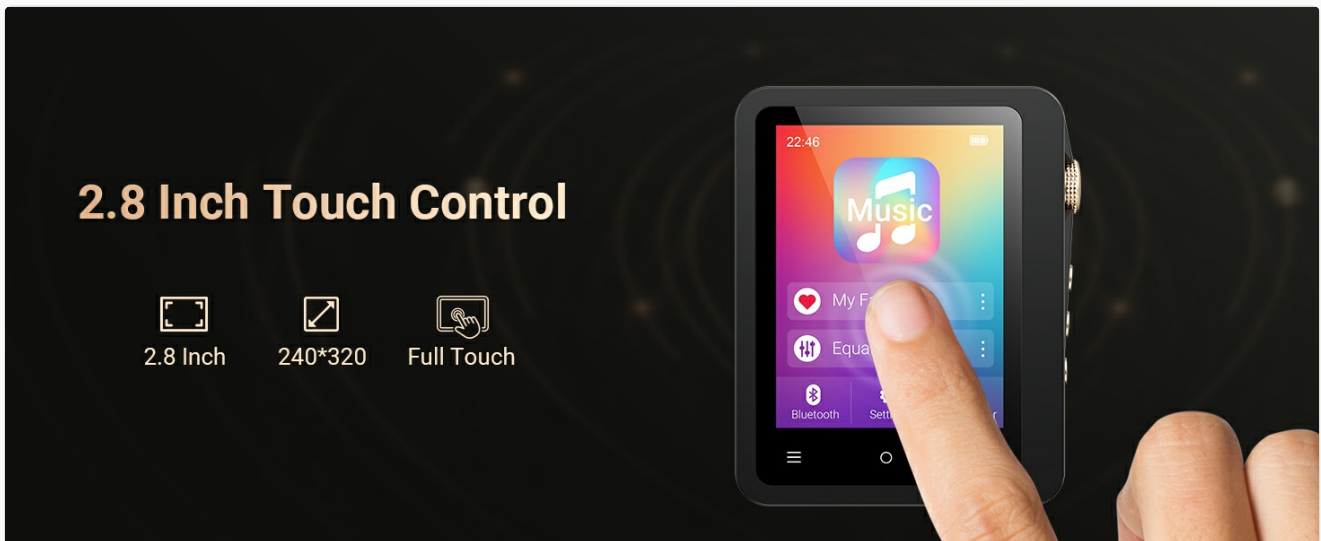

OPERATING INSTRUCTIONS

Basic Navigation

The MECHEN M33 features a 2.8-inch HD touch screen for intuitive navigation.

- **Touch:** Tap icons or menu items to select them.
- **Swipe:** Swipe left/right or up/down to navigate through menus or lists.
- **Back Button:** Use the dedicated back button or on-screen gesture to return to the previous screen.

Image: User interacting with the touch screen of the MECHEN M33 MP3 Player.

Music Playback

Access your music library and control playback.

1. From the main menu, select the 'Music' or 'Player' icon.
2. Browse your music by artist, album, genre, or folder.
3. Tap a song to begin playback.
4. Use the on-screen controls (play/pause, skip forward/backward) or physical buttons to manage playback.