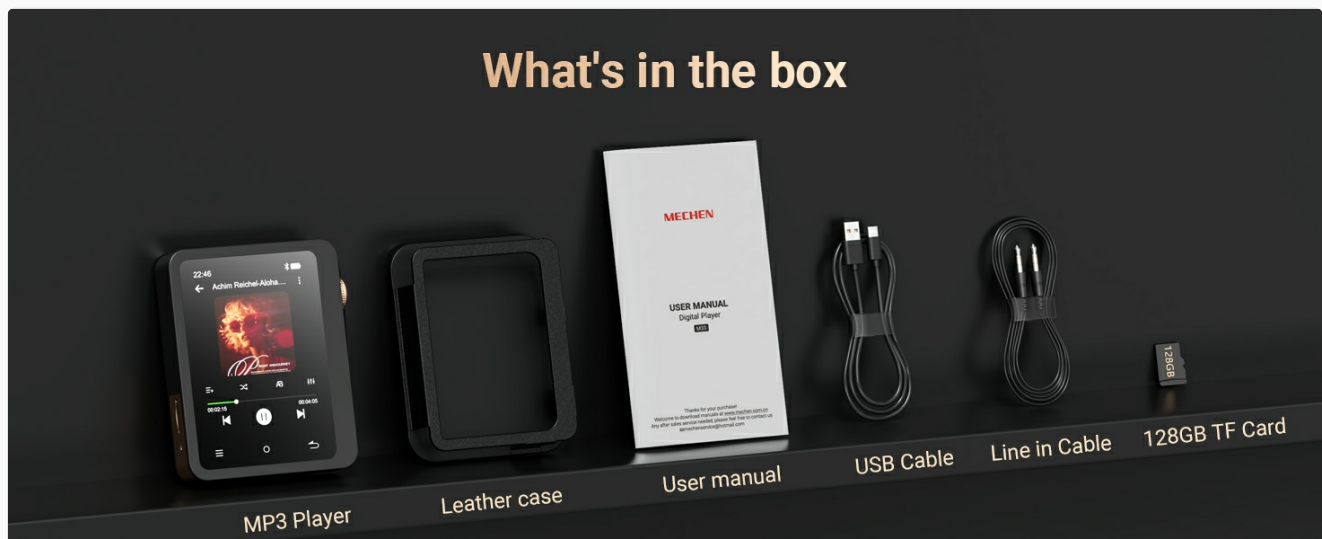

Package Contents

Verify that all items are present in your package:

- 1 x MECHEN M33 MP3 Player
- 1 x Leather Case
- 1 x User Manual
- 1 x USB Cable (for charging and data transfer)
- 1 x Line-in Cable
- 1 x 128GB TF Card (pre-installed or included separately)

1. Connect the small end of the USB cable to the USB-C port on the MP3 player.
2. Connect the large end of the USB cable to a USB power adapter (not included) or a computer's USB port.
3. The charging indicator on the device will show its status. Once fully charged, the indicator may change color or turn off.

1. Locate the Micro SD card slot on the side of the MP3 player.
2. Gently insert the Micro SD card into the slot with the gold contacts facing down until it clicks into place.
3. To remove, push the card inward until it springs out.