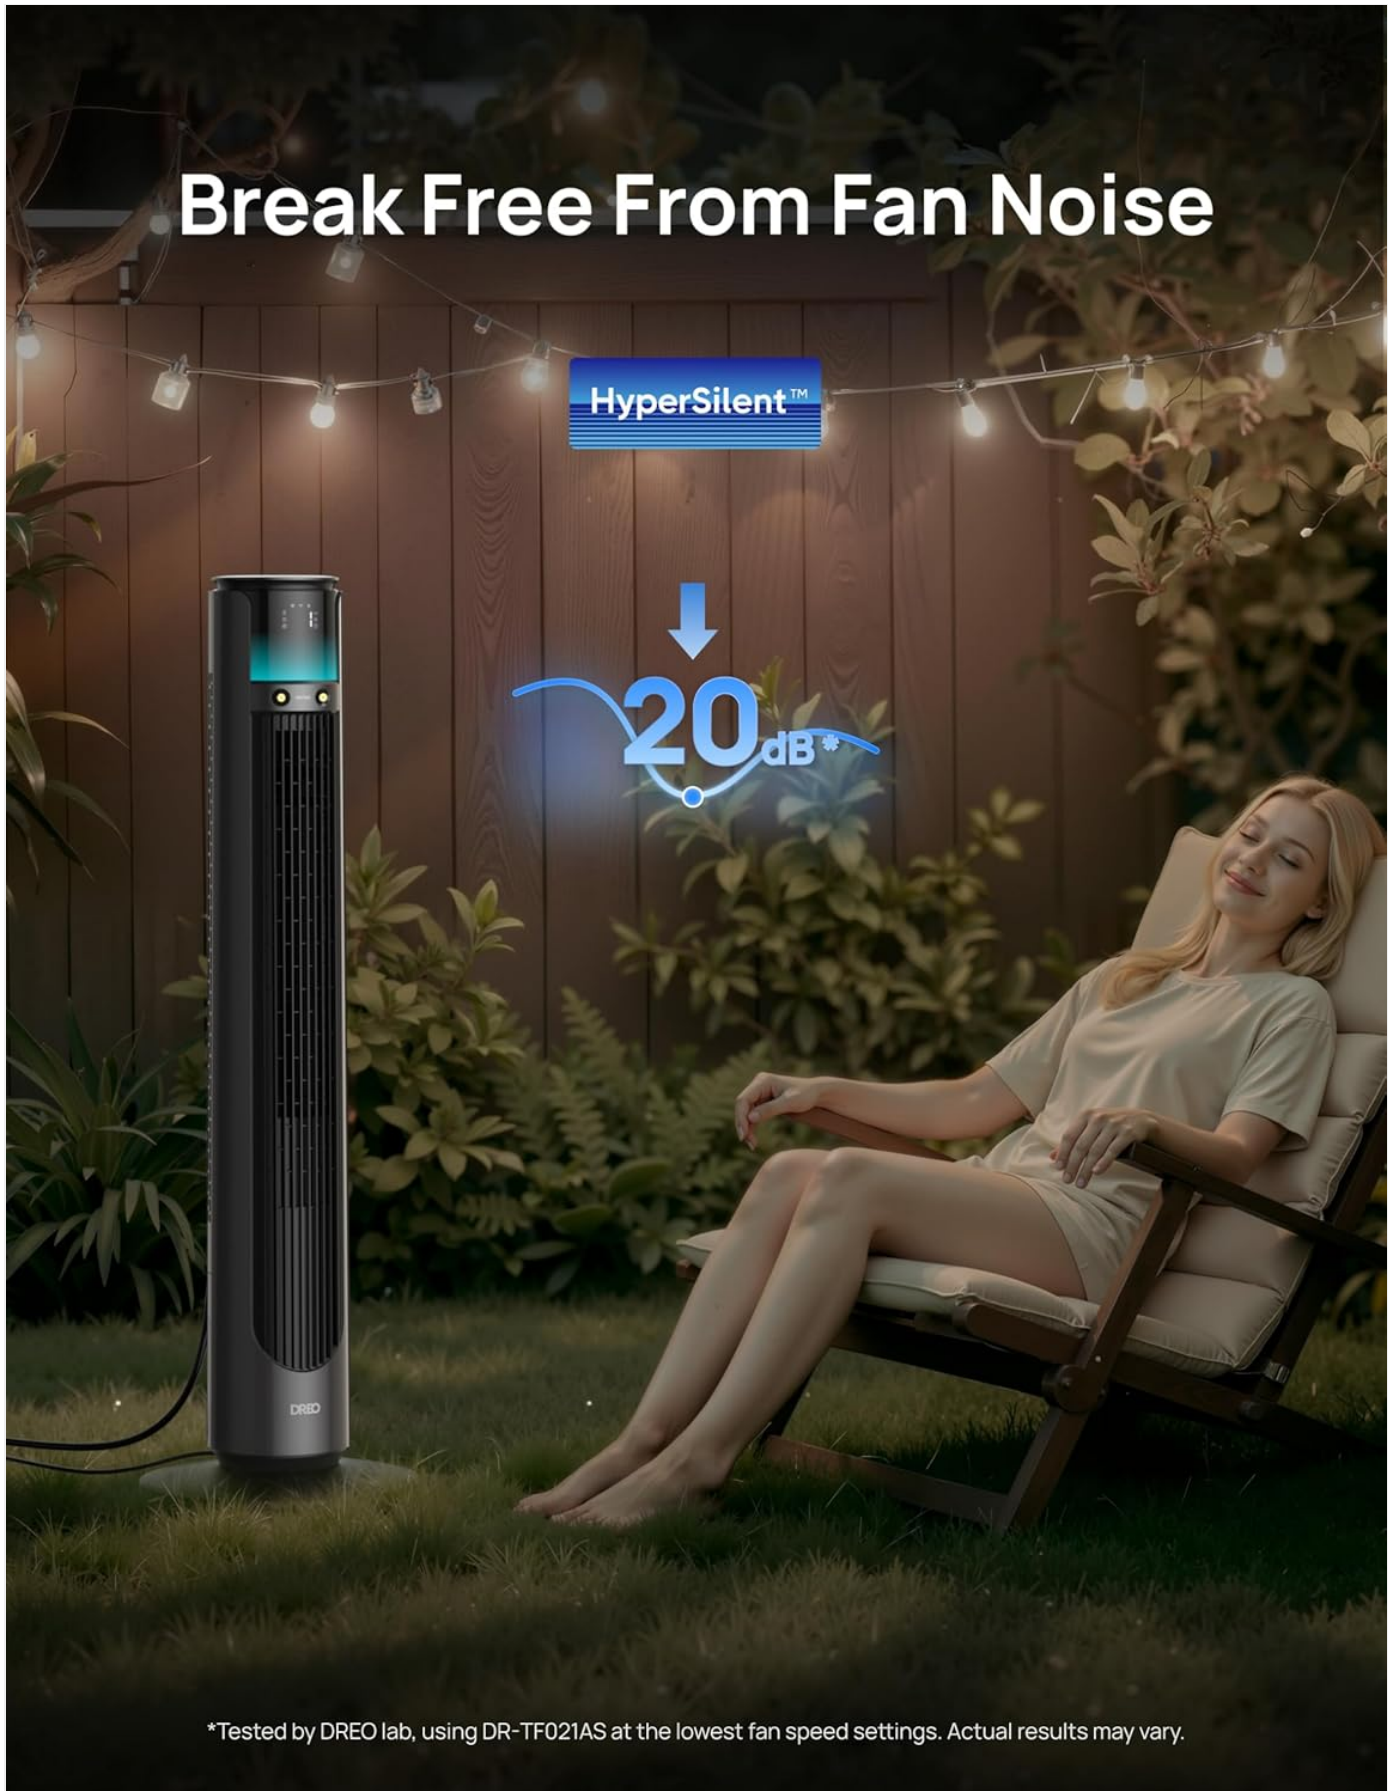

Image: Demonstrating the DREO app for smart control of the fan.