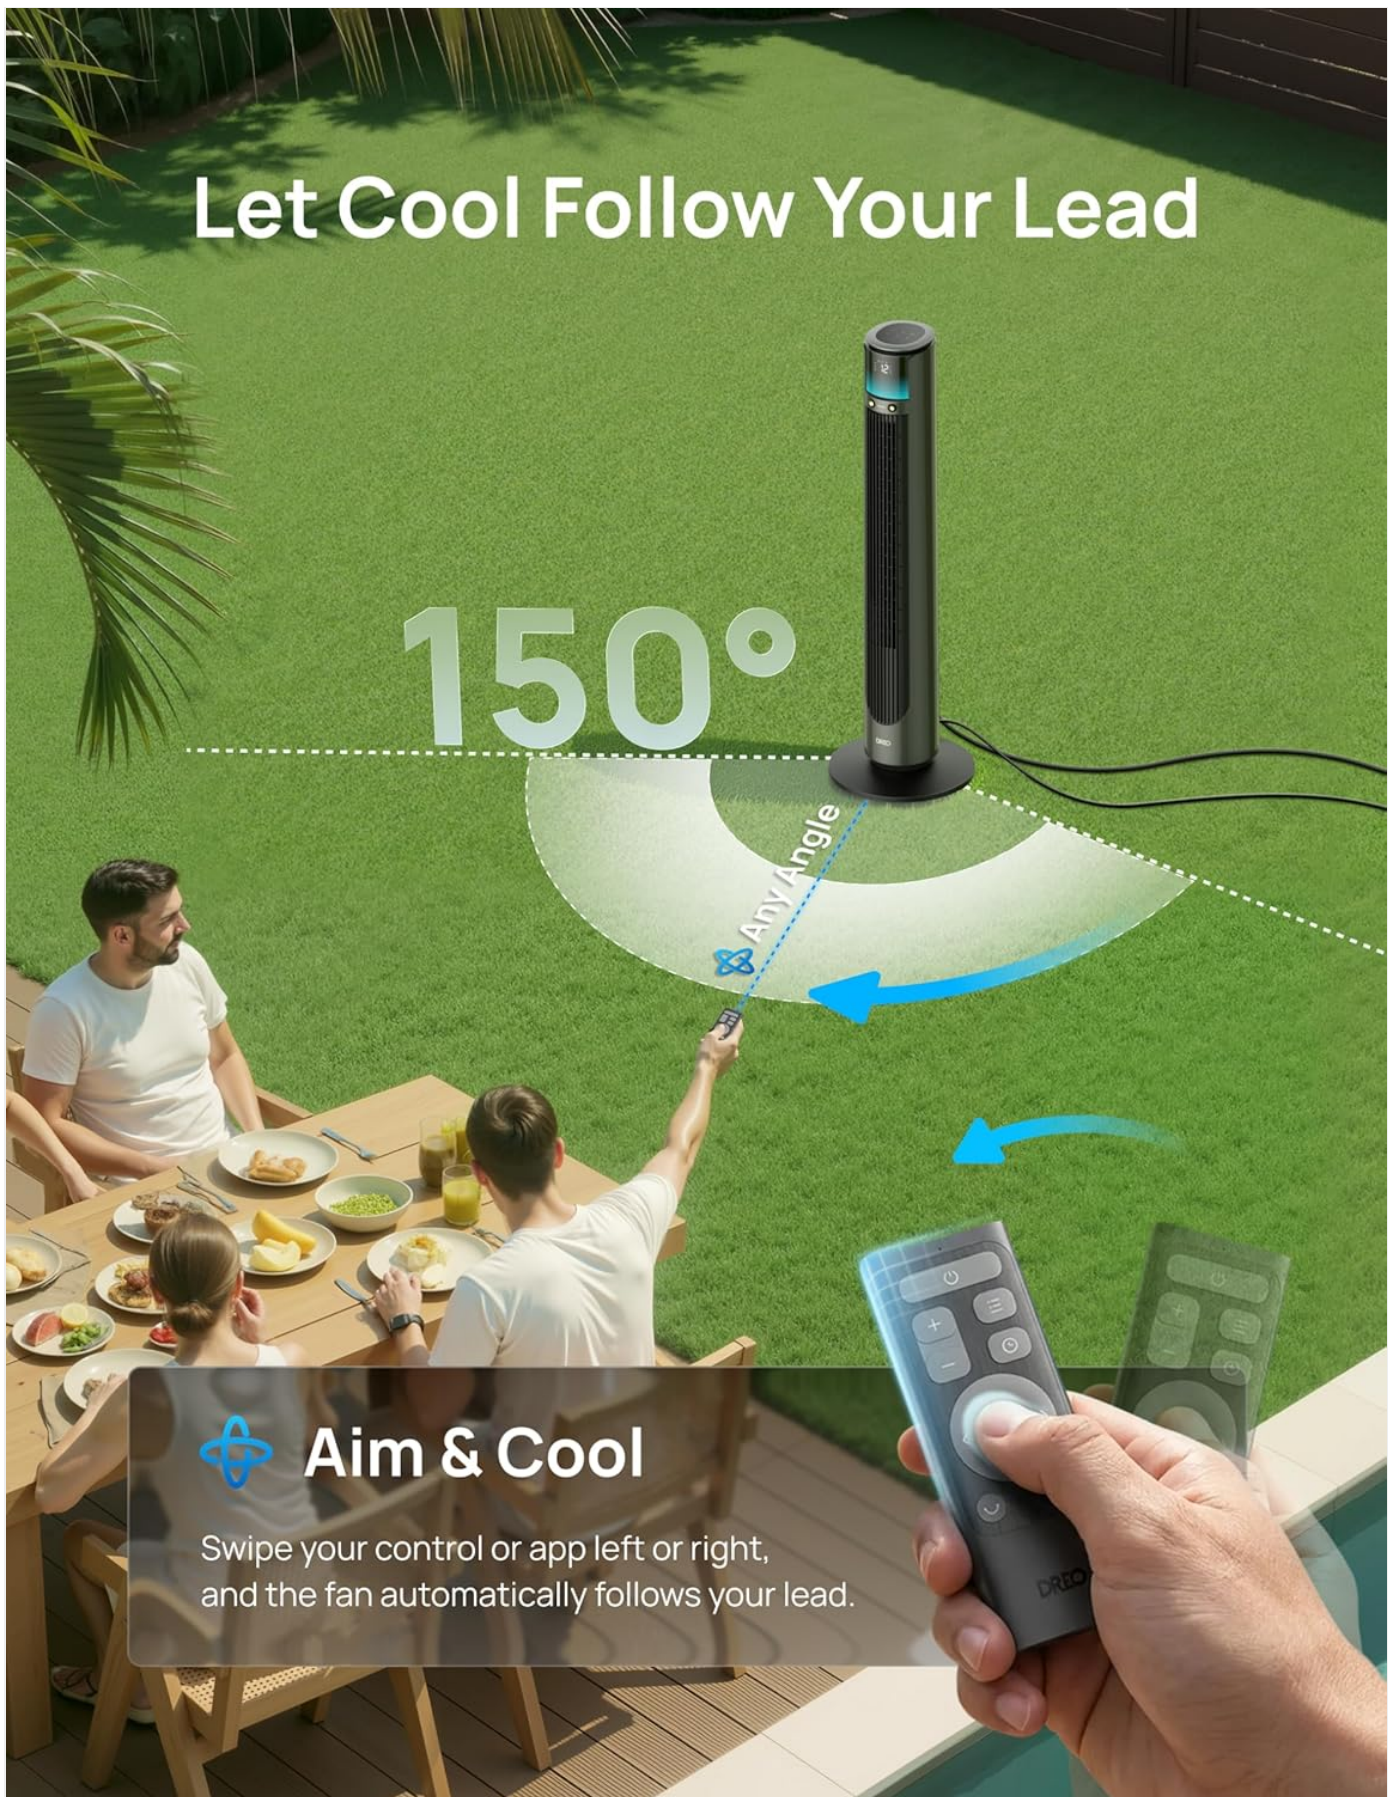

Let Cool Follow Your Lead

Aim & Cool

Swipe your control or app left or right,
and the fan automatically follows your lead.

Image: Demonstrating remote control use to adjust the fan's oscillation angle.

Misting Function

Activate the TurboCool Mist Technology for enhanced cooling. The fan produces an 86.9µm ultra-fine mist, capable of dropping temperatures by up to 12°F. Ensure the water tank is filled before activating the misting function.