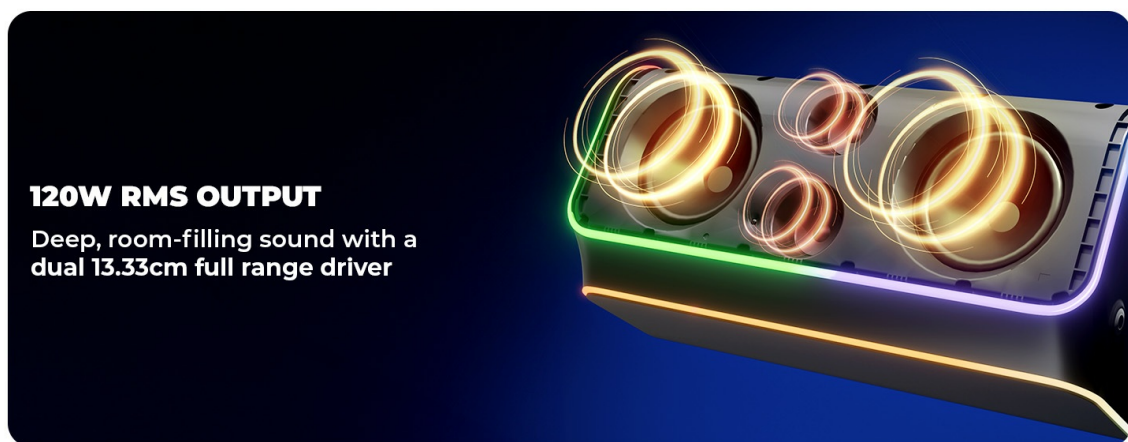

The Zebronics Party FYRE 700 is a high-power portable party speaker designed for various audio applications, including music playback, karaoke, and live performances. It features dual 13.33 cm drivers, a wireless microphone, TWS function, multiple connectivity options, and dynamic RGB lighting.

120W RMS Output

Deep, room-filling sound with a
dual 13.33cm full range driver

Image: The Zebronic Party FYRE 700 speaker, showcasing its sleek design and integrated RGB lighting.

Box CONTENTS

Verify that all items listed below are included in the package:

strong bass.

- **Extended Playback:** Up to 7 hours of playback at 50% volume with LED off, supported by rapid charging.
- **Karaoke and Recording:** Includes a wireless microphone, supports karaoke, mic recording, and live performances.
- **Comprehensive Sound Controls:** Independent controls for music volume, bass, treble, microphone, guitar, and echo.
- **True Wireless Stereo (TWS):** Wirelessly pair two compatible speakers for an expanded stereo soundstage.
- **Multiple Connectivity:** Bluetooth v5.3, USB, and AUX input for versatile audio source connection.
- **Dynamic RGB Lighting:** 9 distinct RGB lighting modes to enhance the visual experience.
- **Portability:** Equipped with a convenient carry handle for easy transport.
- **Remote Control:** For convenient operation from a distance.