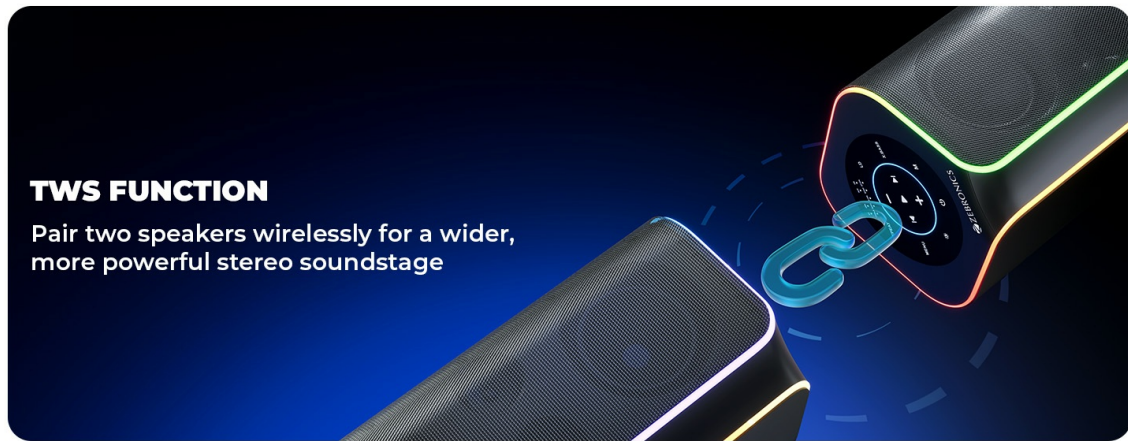

The Zebronics Party FYRE 700 is a high-power portable party speaker designed for various audio applications, including music playback, karaoke, and live performances. It features dual 13.33 cm drivers, a wireless microphone, TWS function, multiple connectivity options, and dynamic RGB lighting.

Image: Detailed view of the speaker's input ports (6.3mm Mic In, Guitar In, Type-C, AUX In, USB) and the included remote control and carry handle.

6. TWS Function (True Wireless Stereo)

To pair two Party FYRE 700 speakers for a stereo experience:

1. Ensure both speakers are powered on and not connected to any Bluetooth device.
2. On one speaker, press the TWS button. It will emit a sound indicating it's searching for another speaker.
3. The two speakers will automatically connect. A confirmation sound will indicate successful TWS pairing.
4. Connect your device via Bluetooth to the primary speaker. Audio will now play in stereo across both speakers.

Image: Two Zebronic Party FYRE 700 speakers visually linked, representing the True Wireless Stereo (TWS) pairing function.

7. Sound Controls

Use the control panel on top of the speaker or the remote control to adjust: