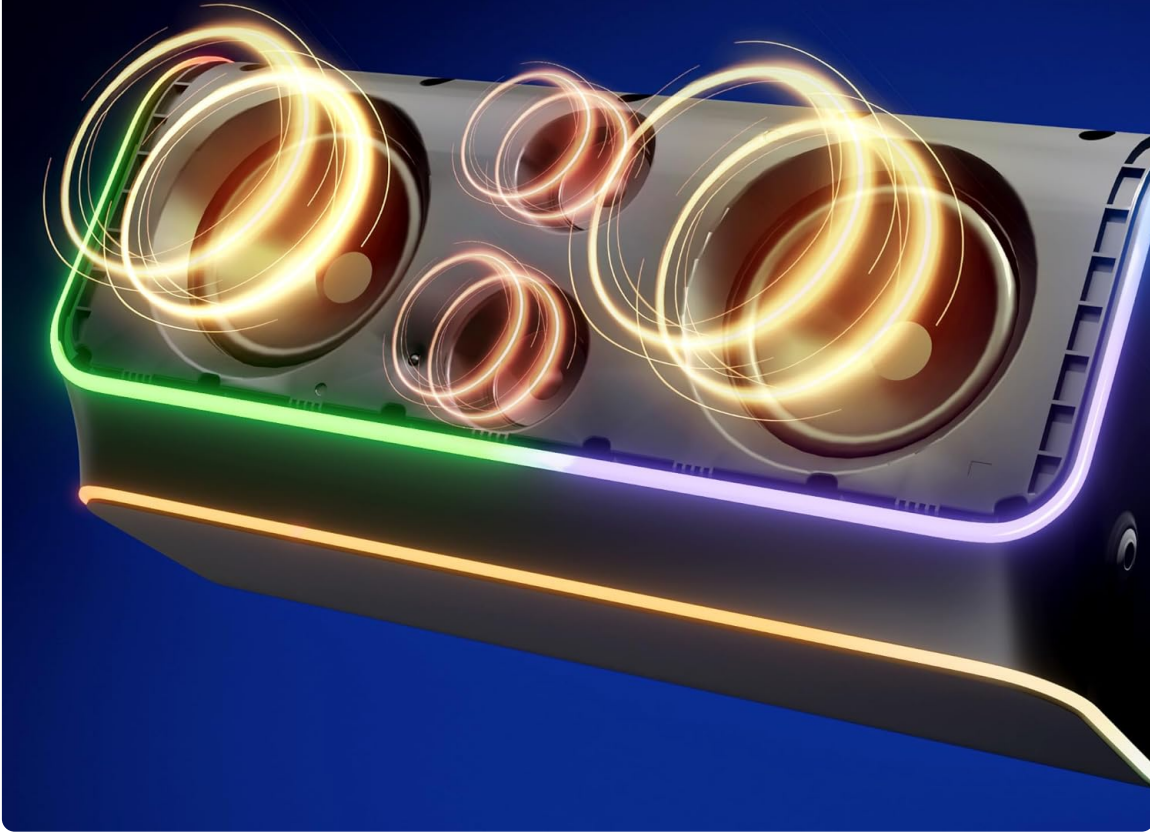

Manuals.plus /

› ZEBRONICS /

› Zebronics Party FYRE 700 Portable Party Speaker Instruction Manual

ZEBRONICS Party FYRE 700

Zebronics Party FYRE 700 Portable Party Speaker

Instruction Manual

INTRODUCTION

This manual provides essential information for the safe and efficient operation of your Zebronics Party FYRE 700 Portable Party Speaker. Please read this manual thoroughly before using the product and retain it for future reference.

The Zebronics Party FYRE 700 is a high-power portable party speaker designed for various audio applications, including music playback, karaoke, and live performances. It features dual 13.33 cm drivers, a wireless microphone, TWS function, multiple connectivity options, and dynamic RGB lighting.

120W RMS Output

Deep, room-filling sound with a
dual 13.33cm full range driver

Image: The Zebronic Party FYRE 700 speaker, showcasing its sleek design and integrated RGB lighting.

Box CONTENTS

Verify that all items listed below are included in the package:

strong bass.

- **Extended Playback:** Up to 7 hours of playback at 50% volume with LED off, supported by rapid charging.
- **Karaoke and Recording:** Includes a wireless microphone, supports karaoke, mic recording, and live performances.
- **Comprehensive Sound Controls:** Independent controls for music volume, bass, treble, microphone, guitar, and echo.
- **True Wireless Stereo (TWS):** Wirelessly pair two compatible speakers for an expanded stereo soundstage.
- **Multiple Connectivity:** Bluetooth v5.3, USB, and AUX input for versatile audio source connection.
- **Dynamic RGB Lighting:** 9 distinct RGB lighting modes to enhance the visual experience.
- **Portability:** Equipped with a convenient carry handle for easy transport.
- **Remote Control:** For convenient operation from a distance.