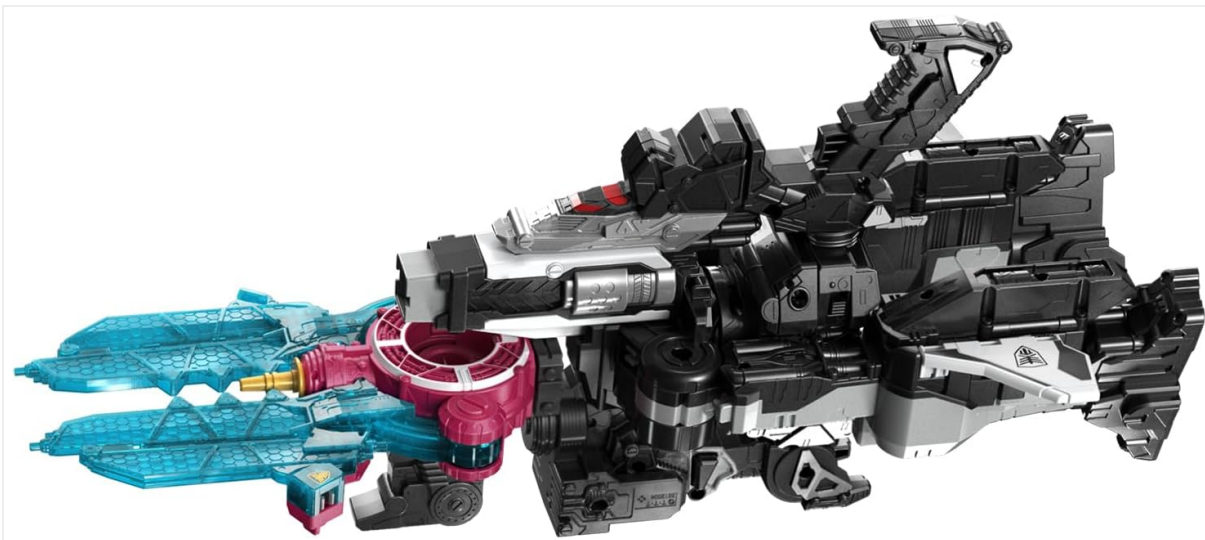

The DX Gavalion Laser configured in Unit Mode, resembling a small spaceship.

The DX Gavalian Laser combined with the DX Gavalian Trigger (sold separately) to form the Cosmo Gavarian G.I. Robot Mode.

MAINTENANCE

- **Cleaning:** Wipe the toy with a dry, soft cloth. Do not use harsh chemicals or abrasive cleaners, as they may damage the finish.
- **Storage:** Store the toy in a cool, dry place away from direct sunlight and extreme temperatures to prevent material degradation.
- **Handling:** Avoid excessive force when transforming or playing with the toy to prevent breakage of delicate parts.

TROUBLESHOOTING

Problem	Possible Cause	Solution
Panels do not deploy or rotate.	Itocha G.I. not inserted correctly or not rotated.	Ensure the Itocha G.I. is fully inserted and then gently rotate it to activate the mechanism.
Difficulty transforming between modes.	Parts are misaligned or stuck.	Refer to the visual guides and ensure all joints are moved in the correct direction. Do not force parts.
DX Gavalian Laser does not dock with DX Gavalian Trigger.	DX Gavalian Trigger is not in Spaceship Mode or alignment is incorrect.	Ensure the DX Gavalian Trigger (sold separately) is correctly transformed into Spaceship Mode and align the docking points carefully.

SPECIFICATIONS

Feature	Detail
Brand	BANDAI
Model Name	DX Gavalian Laser
Product Dimensions	2.54 x 2.54 x 2.54 cm
Item Weight	220 g