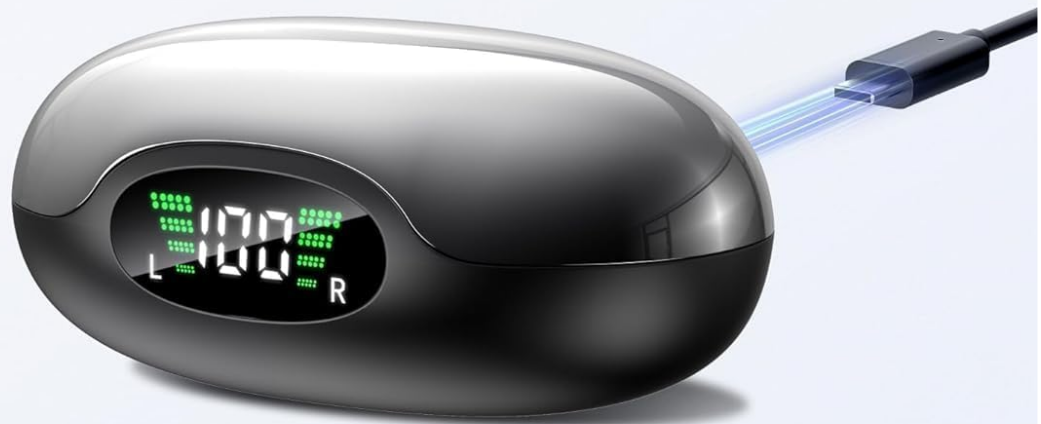

50 Hours of Non-Stop Power for Your Busy Life

Fast Charging to Keep Up with Your Day

50 HOURS

Total Playtime with
Charging Case

10 HOURS

Earbud Playtime on a
Single Charge

*Data Based on internal lab testing.

**Actual play time varies based on the device. Some devices may have higher power consumption

Image: The Boytond Q58 charging case connected to a power source, showing the digital battery display at 100%.

- **Earbud Playtime:** Up to 10 hours on a single charge.
- **Total Playtime with Charging Case:** Up to 50 hours.
- **Fast Charging:** 5 minutes of charge provides 1 hour of playback.

2. Pairing with Your Device

1. Open the charging case. The earbuds will automatically enter pairing mode.
2. On your device (smartphone, tablet, laptop), enable Bluetooth.
3. Search for available Bluetooth devices and select "Boytond Q58" (or similar name).
4. Once connected, you will hear a confirmation tone, and the earbuds will be ready for use.