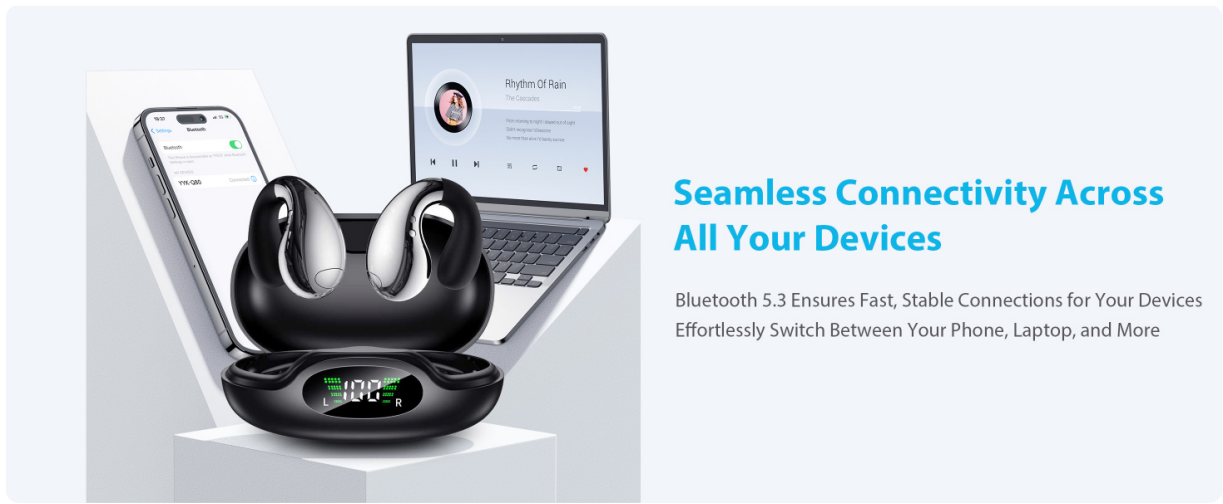

Seamless Connectivity Across All Your Devices

Bluetooth 5.3 Ensures Fast, Stable Connections for Your Devices
Effortlessly Switch Between Your Phone, Laptop, and More

Image: Boytond Q58 earbuds seamlessly connected to both a smartphone and a laptop, demonstrating multi-device compatibility.

OPERATING INSTRUCTIONS

Wearing the Earbuds

Gently clip the earbuds onto your ears. The flexible design allows for adjustment to ensure a comfortable and secure fit for various ear shapes and sizes. Ensure the sound outlet is positioned correctly towards your ear canal for optimal audio.