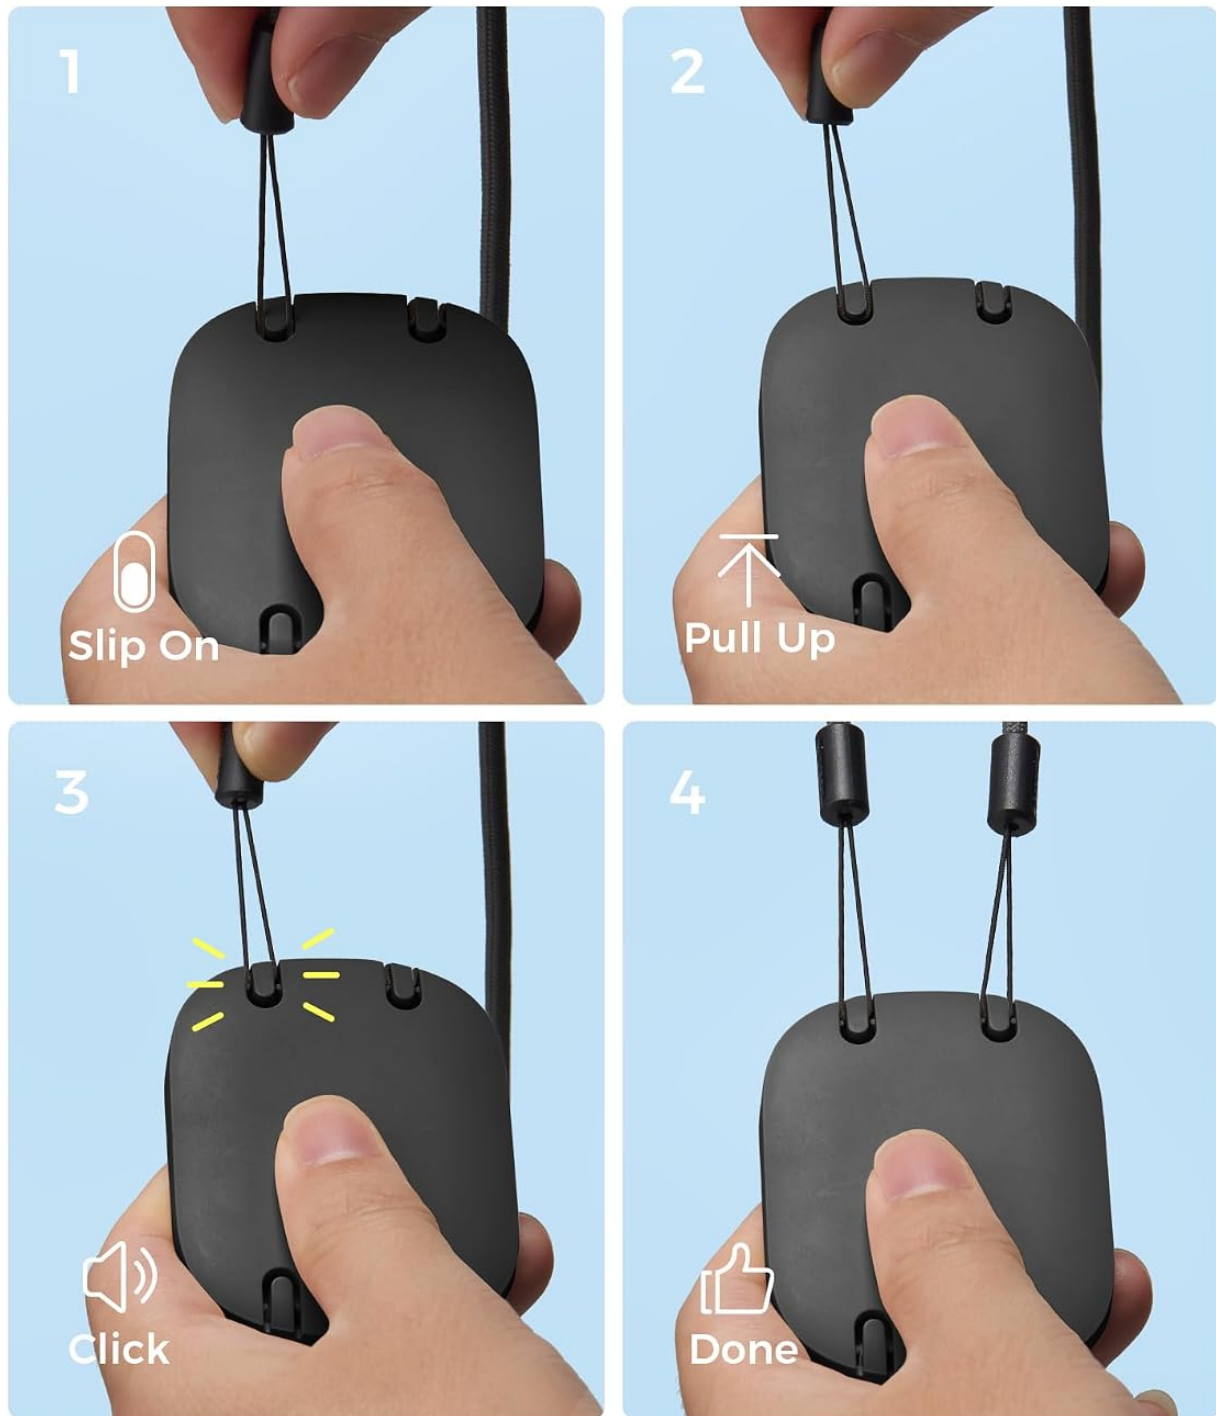

2 Charging Cable

3 Lanyard

4 User Manual

Image: A visual representation of the package contents, including the mini neck fan, charging cable, lanyard, and user manual.

SETUP

Attaching the Lanyard:

1. Locate the small loop on the top edge of the fan.
2. Thread the thin end of the lanyard through this loop.
3. Pass the larger end of the lanyard through the loop you just created with the thin end, then pull gently to secure.
4. Ensure the lanyard is firmly attached before wearing.

Snap On, Pull Off

No Threading Needed, Quick-Install Lanyard

Image: A step-by-step guide demonstrating how to attach the lanyard to the fan, labeled "Snap On, Pull Off".

Wearing the Fan:

- **Neck Wear:** Place the lanyard around your neck. The fan can hang freely or be magnetically attached to your clothing.
- **Magnetic Attachment:** The fan features a magnetic back. Position the fan on the outside of your clothing, then place the included magnetic plate on the inside of your clothing, directly behind the fan. The magnets will secure the fan in place. This allows for hands-free operation and directs airflow towards your upper body.

Barely There Feel

Image: A person wearing the mini neck fan, demonstrating its magnetic attachment and hands-free use.

OPERATING INSTRUCTIONS

Power On/Off and Speed Adjustment:

1. **Power On:** Press and hold the power button (usually located on the side or front of the fan) for 2-3 seconds. The fan will start at Speed 1.
2. **Adjust Speed:** Briefly press the power button to cycle through the fan speeds:
 - Press once for Speed 1 (Low)