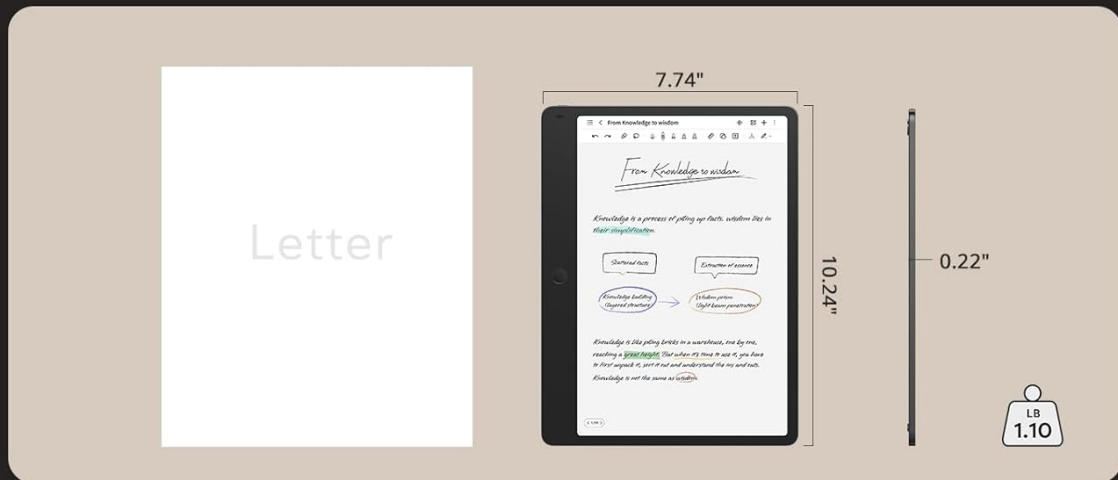

See the Real Size at a Glance

Compared with US Letter paper for easy size reference

Everything You Need, Ready to Use

A complete set designed for seamless daily use