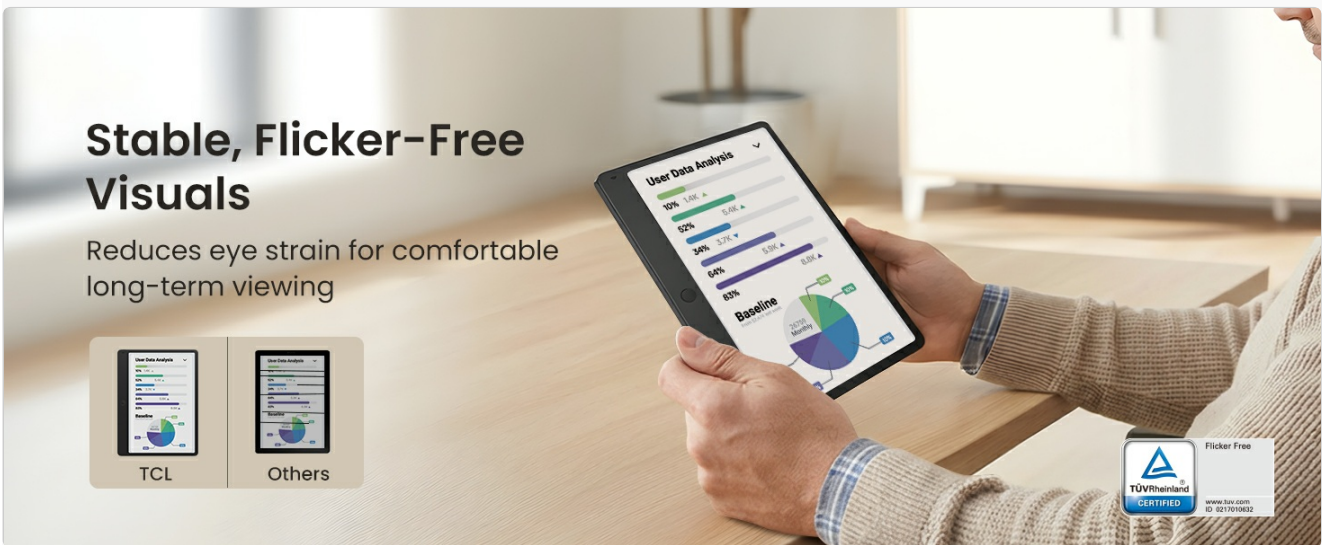

2.4 Connectivity and Storage

- **Storage:** The tablet comes with 256GB of internal storage.
- **Cloud Sync:** Easily sync and share files across devices using major cloud platforms.
- **Wi-Fi Transfer:** Transfer files over the same Wi-Fi network.