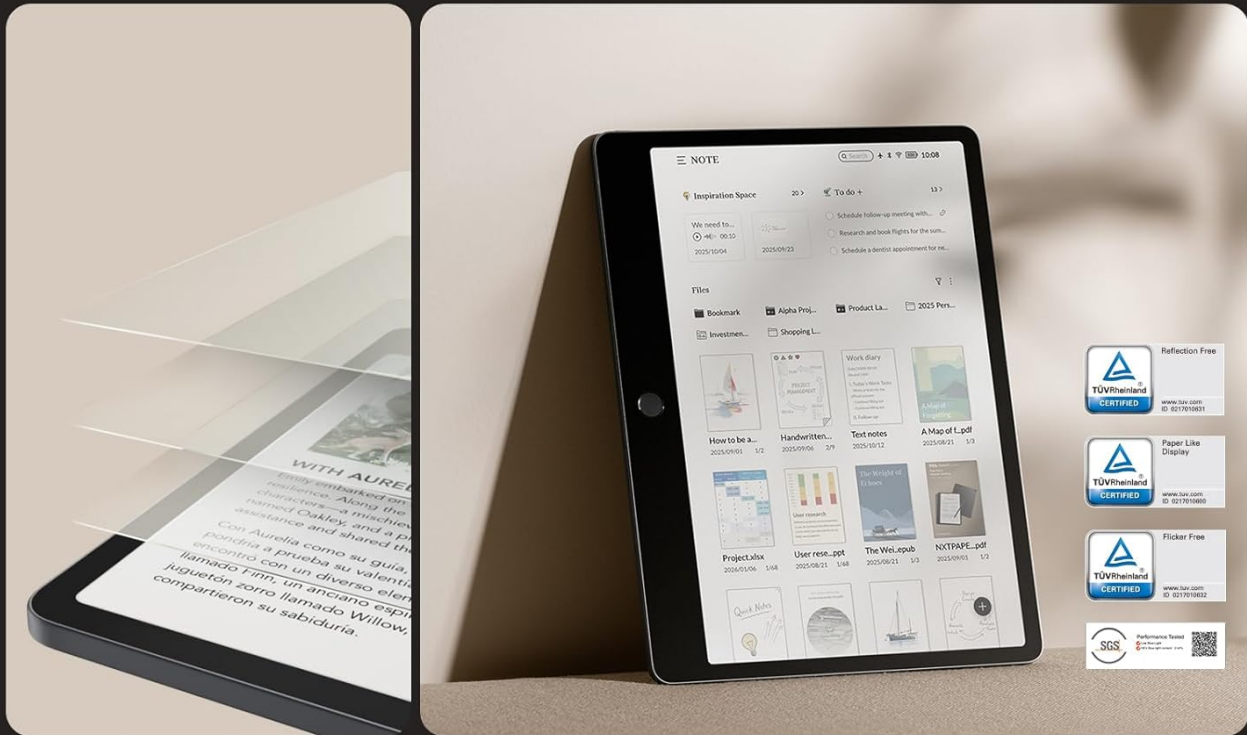

1. Initial Setup

Before using your TCL Note A1 NXTPAPER Paper Tablet, follow these steps for initial setup:

- 1. System and Stylus Update:** Upon receiving your tablet, manually update the system to v8.0.1WAX and update the T-Pen Pro stylus. This ensures access to the latest features and optimal performance.
- 2. Charging the Device:** Connect the tablet to a power source using the provided charging cable and adapter. The 8000mAh battery supports 33W fast charging.
- 3. Powering On:** Press and hold the power button until the TCL logo appears on the screen.
- 4. Initial Configuration:** Follow the on-screen prompts to select your language, connect to a Wi-Fi network, and set up your user account.

Effortless, Paper-like Viewing

Revolutionary NXTPAPER Pure Display – 3A Crystal Shield Glass, TÜV-Certified Comfort

Anti-Glare

Anti-Reflection

Anti-Fingerprint

Image: The TCL Note A1 NXTPAPER tablet shown with its accompanying T-Pen Pro stylus and flip case, ready for use.

2. Operating Your TCL Note A1 NXTPAPER

2.1 Display Features

The TCL Note A1 NXTPAPER features an 11.5-inch 2.2K display with NXTPAPER PURE technology, designed to mimic the look and feel of real paper. Key display characteristics include:

- **Paper-Like Viewing:** NXTPAPER PURE technology provides a comfortable reading experience, reducing eye strain.
- **Eye Protection:** TÜV-certified eye protection and 3A Crystal Shield Glass reduce glare, enhance clarity, and resist fingerprints.
- **High Refresh Rate:** A 120Hz refresh rate ensures smooth scrolling, page turns, and fluid handwriting.
- **Vivid Color:** Unlike monochrome devices, this tablet supports 16.7 million colors with 83% sRGB coverage, suitable for viewing textbooks, charts, and creative content.