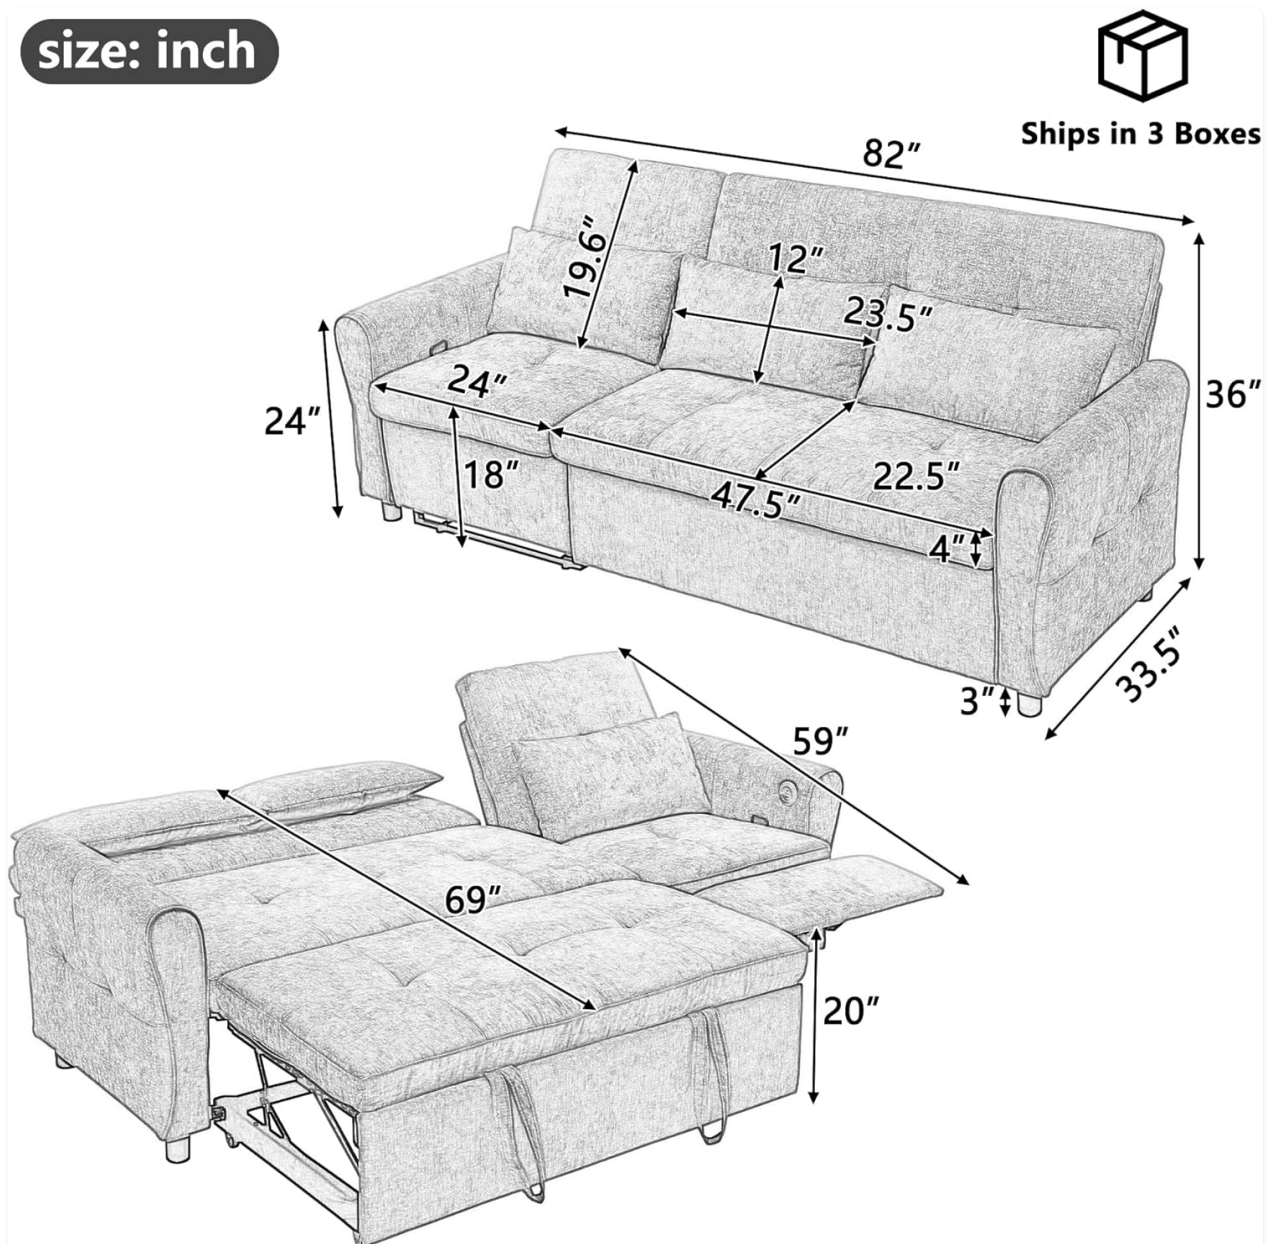

## Packages:

- Package 1: 29.5 x 25.5 x 17 in. (66.25 lbs)
- Package 2: 47.25 x 27.25 x 12 in. (90.39 lbs)
- Package 3: 29.75 x 21.5 x 10 in. (24.03 lbs)

## Included Components:

- Sofa sections (main sofa, chaise)
- Backrest cushions
- Seat cushions
- Pillows
- Legs and hardware

Figure 2: Product dimensions and packaging information.