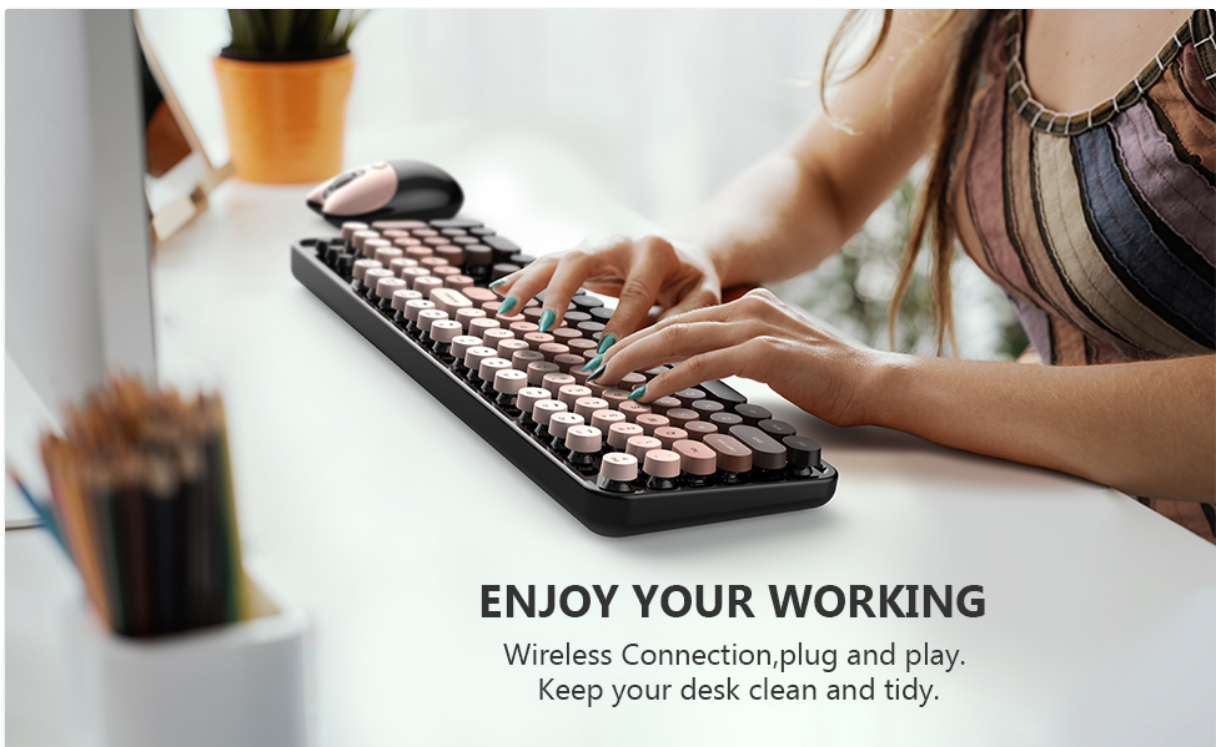

ENJOY YOUR WORKING

Wireless Connection, plug and play.
Keep your desk clean and tidy.