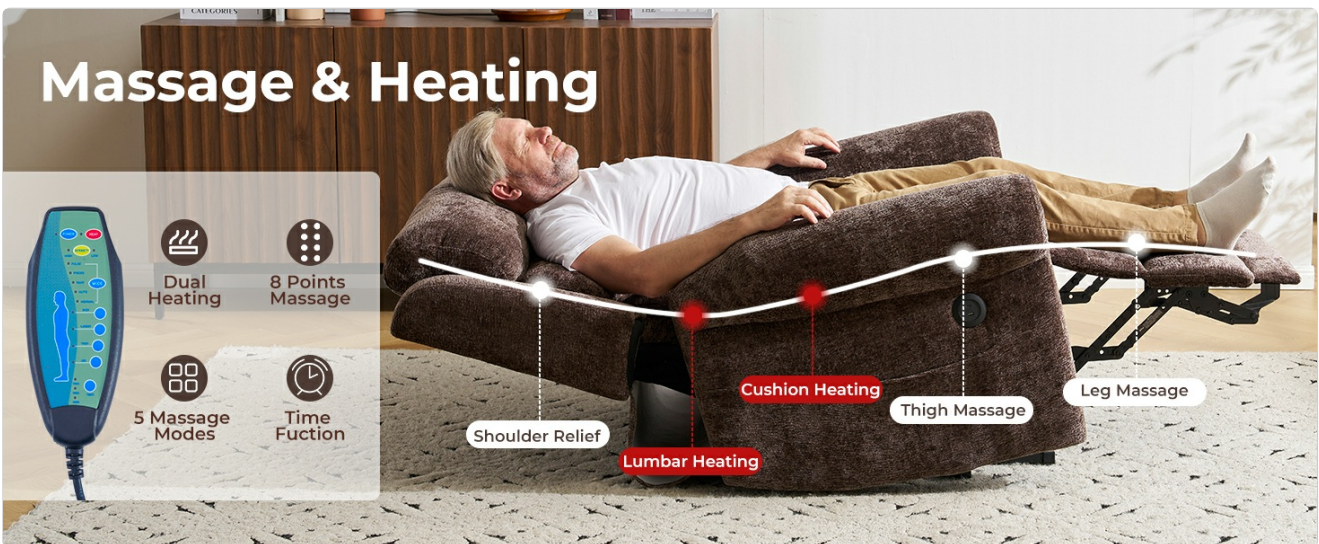

### Power Lift and Recline Functions:

- **Lift Function:** Press the 'Up' arrow button on the remote to gently lift the chair, assisting you to a standing position.
- **Recline Function:** Press the 'Down' arrow button to recline the chair. The chair offers infinite positions, allowing you to adjust the backrest and footrest separately for activities like napping (180° lay flat), watching TV (120° sleeping), or reading (90° reading).
- **Adjustable Headrest:** Use the dedicated headrest buttons on the remote to adjust the angle of the headrest for personalized neck support.

# Power Lift Design

Infinite position provides convenience for the elderly

Image: Illustrations of the chair's power lift and recline capabilities, including positions for napping, watching TV, reading, and standing.

## Massage & Heating

Image: Demonstrating the adjustable headrest feature for optimal comfort.

## Massage and Heat Functions:

- **Activate Massage:** Use the massage buttons on the remote to select from 5 massage modes and 3 intensity levels. The chair features 8 vibration massage points.
- **Activate Heat:** Turn on the heating elements located at the waist and seat cushion for soothing warmth.
- **Timer:** Set the massage and heat functions for 15, 30, or 60 minutes using the timer options.