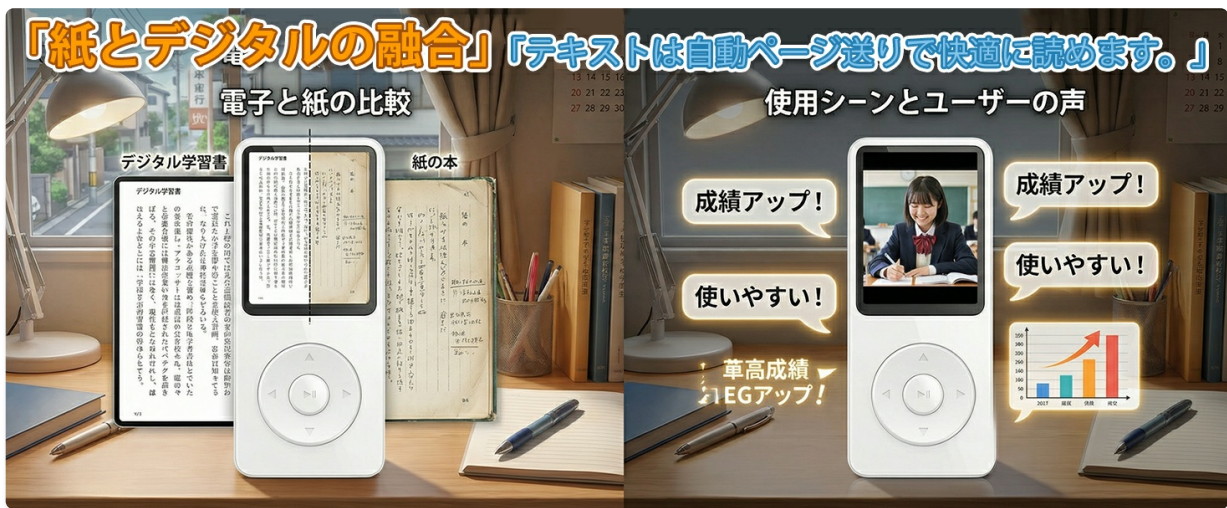

4.4 FM Radio

The device supports the Japanese FM band (76.00-90.00MHz). To use the FM radio:

1. Select 'FM Radio' from the main menu.
2. Use the auto-tuning function to scan and save up to 30 preset stations.
3. Navigate through saved stations using the navigation buttons.

Image: The Qoosea MP3 Player screen showing the FM radio interface, tuned to 76.5 MHz.

4.5 Voice Recording

The built-in voice recorder allows you to capture audio in high-quality WAV format, suitable for meetings, lectures, or personal notes.