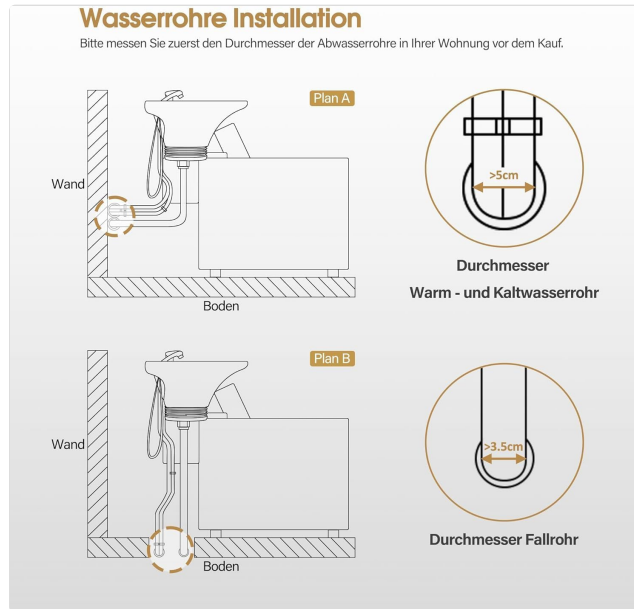

## 4. ASSEMBLY INSTRUCTIONS

Detailed and illustrated assembly instructions are provided in the included user manual. Follow these steps carefully for proper setup.

### 4.1. Water Pipe Installation

Before installation, measure the diameter of your home's wastewater pipes. The water pipes can be connected to the floor or wall as needed.

Figure 4.1: Water pipe installation diagram. Plan A shows wall connection for hot/cold water pipes (diameter >5cm). Plan B shows floor connection for the drain pipe (diameter >3.5cm).

### 4.2. Ensuring Stability

The chair is equipped with an anti-tilt design for enhanced safety and stability. Ensure these components are correctly installed during assembly.

Figure 4.2: Installation of the anti-tilt mechanism for improved stability.