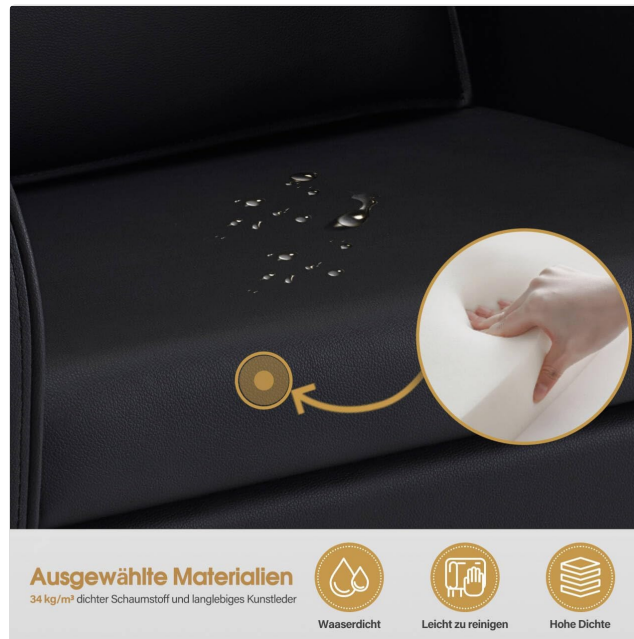

### 6.1. Materials and Cleaning

The chair is constructed from high-quality synthetic leather and features a ceramic washbasin. These materials are selected for their durability and ease of cleaning.

Figure 6.1: Selected materials: 34 kg/m<sup>3</sup> dense foam and durable synthetic leather, which are waterproof and easy to clean.