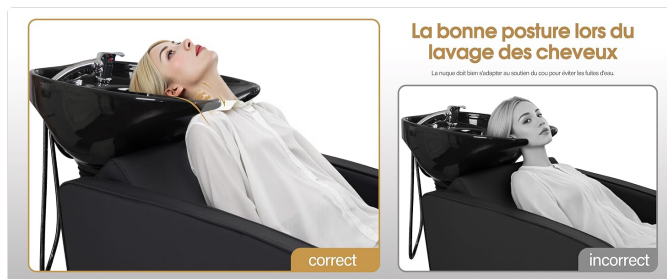

Figure 5.4: Lumbar cushion and padded seat surface for optimal support.

Ensure the client's neck is properly positioned against the neck support to prevent discomfort and water leakage.

Figure 5.5: Correct posture for hair washing. The neck must fit well against the neck support to prevent water leaks.