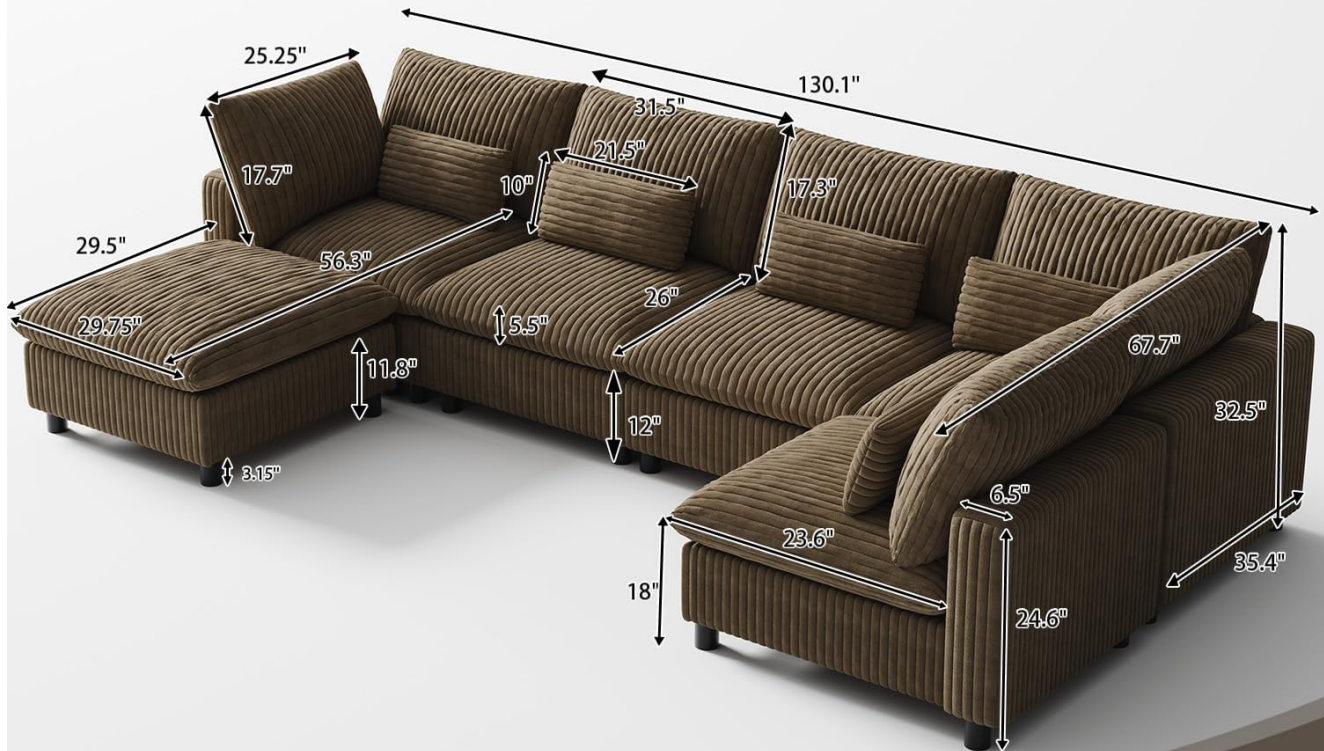

Key features of your sofa include:

- Multifunctional armrest with built-in cup holder and USB charging port.
- Hidden storage space within the armrest.
- Free combination modular design for flexible arrangements (L-shaped, U-shaped).
- Cozy corduroy fabric with a soft, velvety-ribbed texture.
- Deeper seating depth (56.3 inches) and thicker 6.5-inch backrest for enhanced comfort.

Product Dimensions

Ships in 4 packages and may not arrive at the same time.

6-Seat Available

350 LBS
Weight Capacity of Each Seat

Image: Overview of product dimensions and note about shipping in multiple packages. The sofa has a 6-seat capacity and each seat has a weight capacity of 350 lbs.

5. Operating Instructions

Your ONEMMLION sectional sofa is designed for comfort and convenience with several integrated features:

- **Modular Configuration:** The individual sofa sections and the ottoman can be rearranged to suit your space and needs. Simply lift and move the sections to create your desired layout (e.g., L-shape, U-shape, or

- **USB Port Not Working:** Ensure the sofa's power connection (if applicable) is properly plugged in. Try a different USB cable or device to rule out cable/device issues.

8. Specifications

Feature	Detail
Brand	ONEMMLION
Model	
Color	Brown
Product Dimensions (D x W x H)	67.7"D x 130.1"W x 32.5"H
Seat Depth	56.3 inches
Seating Capacity	6
Upholstery Fabric Type	Corduroy
Fill Material	High Density Foam
Item Firmness Description	Soft
Special Features	Movable Ottoman, USB Port, Cup Holder, Storage pocket
Assembly Required	Yes
Includes All Assembly Tools	Yes