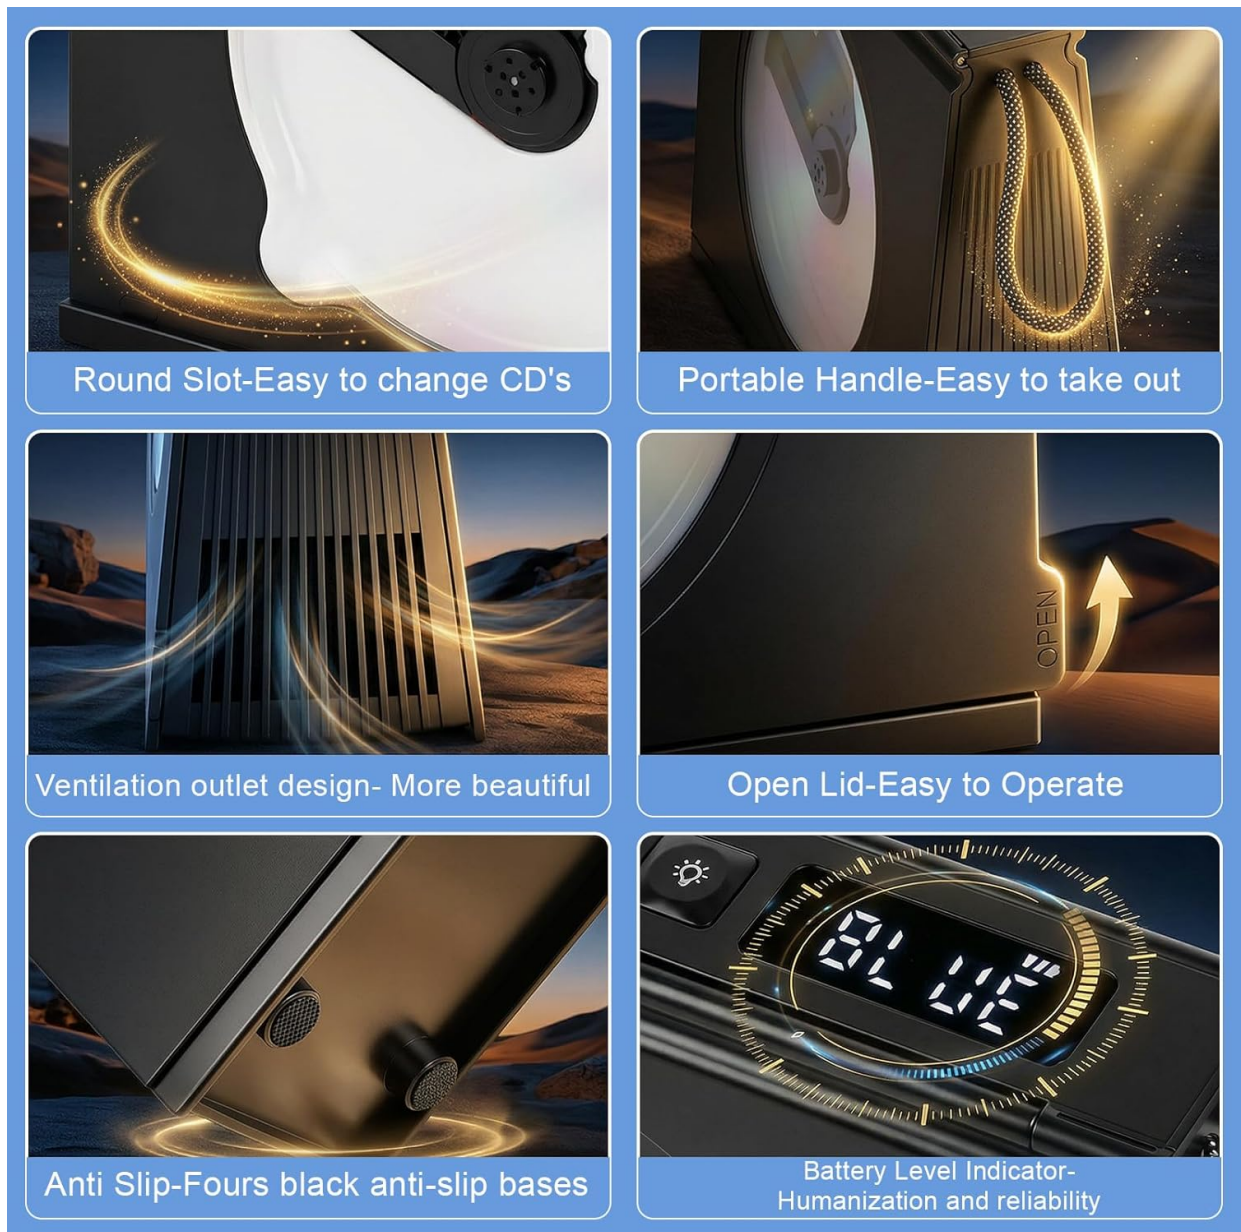

- The player features anti-slip bases for stability.

Figure 10: Design Details for Ease of Use and Maintenance

7. TROUBLESHOOTING

If you encounter issues with your Gueray Y-03 CD Player, please refer to the following common solutions: