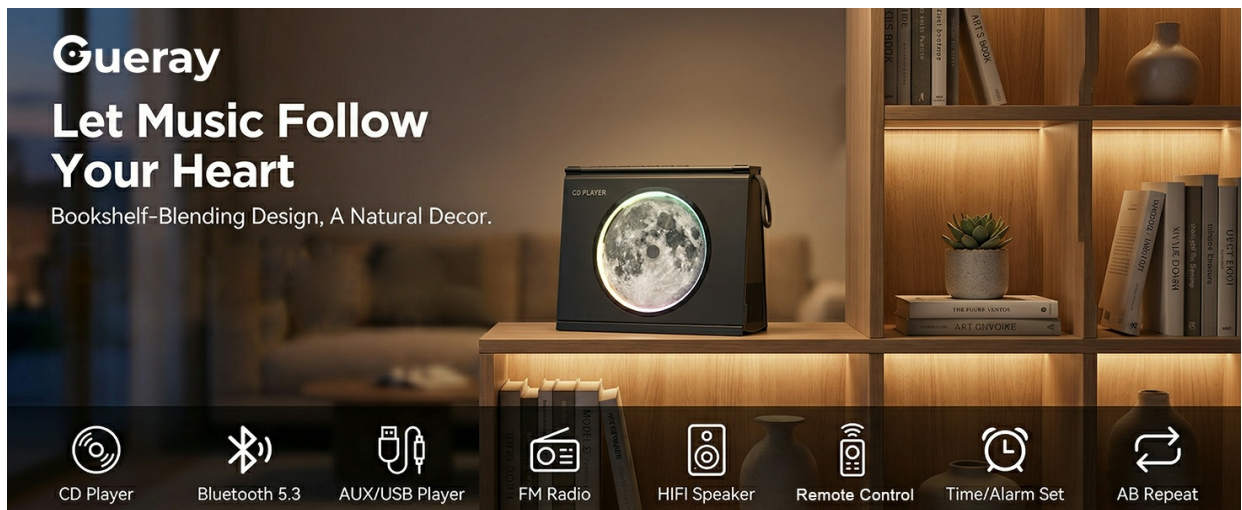

Gueray Y-03

Gueray Y-03 Portable CD Player User Manual

Model: Y-03

1. INTRODUCTION

The Gueray Y-03 Portable CD Player is a versatile audio device offering multiple playback modes and features. This manual provides detailed instructions for setup, operation, maintenance, and troubleshooting to ensure optimal use of your device.

Widely Application Outdoor For Camping

For Garden

For Park

Breathing light mode

Scrolling light mode

Constant light mode

Audio-visual mode

Figure 6: FM Radio Mode