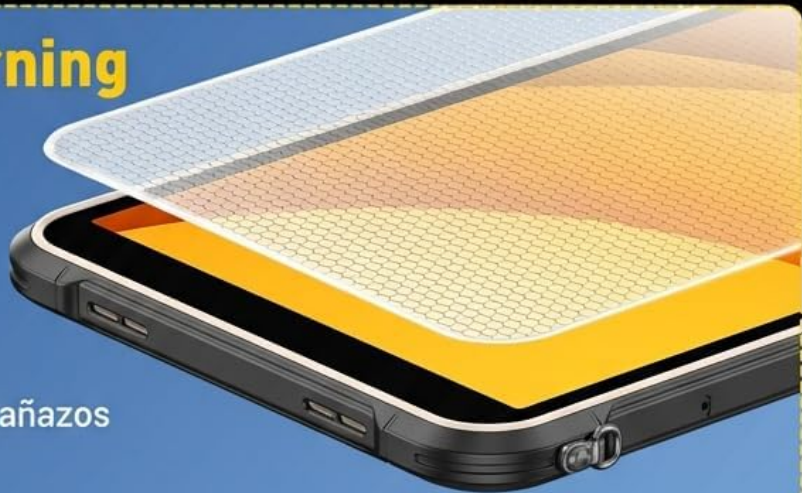

3.1 Physical Components

Figure 3.1: Front view of the Ulefone RugKing Pad Pro.

Pantalla Vívida de 8.68" y 90Hz

Entretenimiento Inmersivo

90Hz Frecuencia de Actualización de 90Hz

860nits Máximo de 860 nits

Pantalla de Corning Gorilla Glass

4x Protección contra Arañazos que una pantalla estándar

Certificado Widevine L1

Figure 3.2: Side view with buttons and ports.

- **Display:** 8.68-inch, 90Hz refresh rate, Corning Gorilla Glass.
- **Power Button:** Located on the side, used to power on/off or wake/sleep the device.
- **Volume Buttons:** Adjust audio levels.
- **USB Type-C Port:** For charging and data transfer.
- **Speaker Grilles:** Dual stereo speakers for audio output.
- **Camera:** 16MP rear camera, 8MP front camera.
- **Flashlight:** Integrated 133 lumen Super Torch.
- **SIM/MicroSD Card Slot:** Supports dual SIM and up to 2TB microSD expansion.