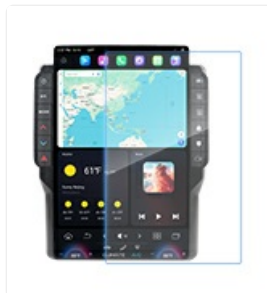

3.6 Day and Night Modes

The system automatically switches between day and night modes based on time, providing a vivid daytime display for clarity and softening brightness at night to ease eye strain.

Image 3.7: Day Mode and Night Mode display settings.

3.7 Multimedia and Navigation

Access various applications including Music, Radio, Video, Navigation, and Google Chrome directly from the touchscreen. The system supports high-definition movie playback via HDMI output (additional HDMI cable required for input).