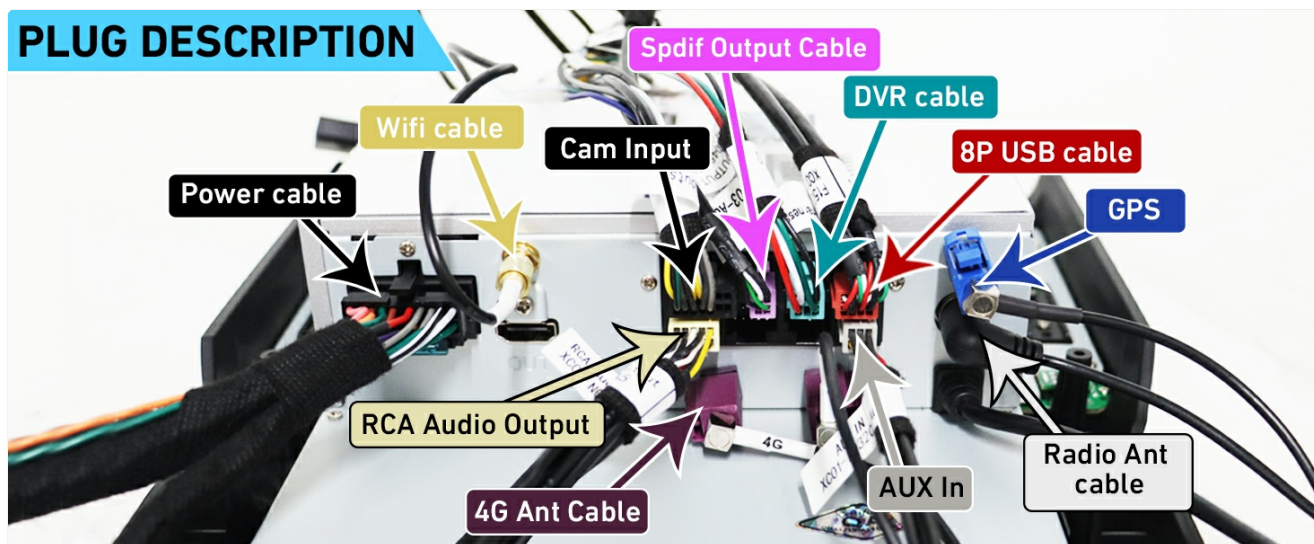

PLUG DESCRIPTION

Image 3.4: 4G LTE and 5GHz Wi-Fi connectivity features.

3.5 Digital Sound Processor (DSP) & Equalizer (EQ)

The upgraded DSP technology and EQ controls allow for professional tuning, eliminating noise and enhancing sonic detail for an immersive in-car audio experience. Adjust sound effect modes (Rock, Classic, Jazz) to your preference.