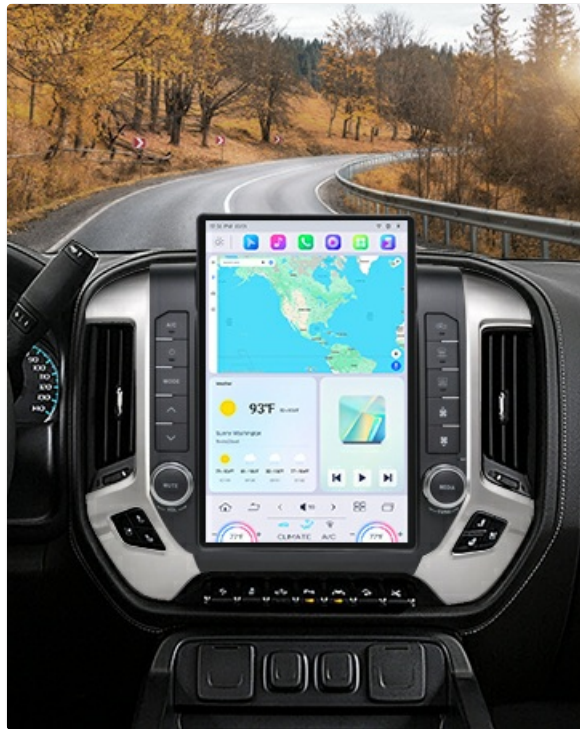

3.7 Multimedia and Navigation

Access various applications including Music, Radio, Video, Navigation, and Google Chrome directly from the touchscreen. The system supports high-definition movie playback via HDMI output (additional HDMI cable required for input).

Image 3.8: Various applications available on the Cidava head unit.

Image 3.9: HDMI output for external entertainment displays.

3.8 Retained OEM Features

The Cidava head unit is designed to retain several of your vehicle's factory-installed features, including: