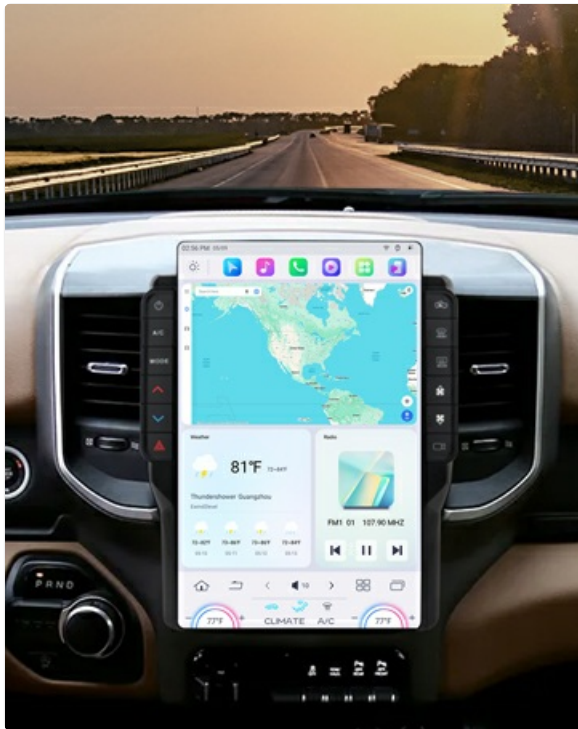

Video 3.3: Demonstration of the multi-camera adapter functionality with the Wrangler radio.

Image 3.11: Support for OEM and aftermarket backup cameras.

Image 3.12: Retention of OEM steering wheel controls.