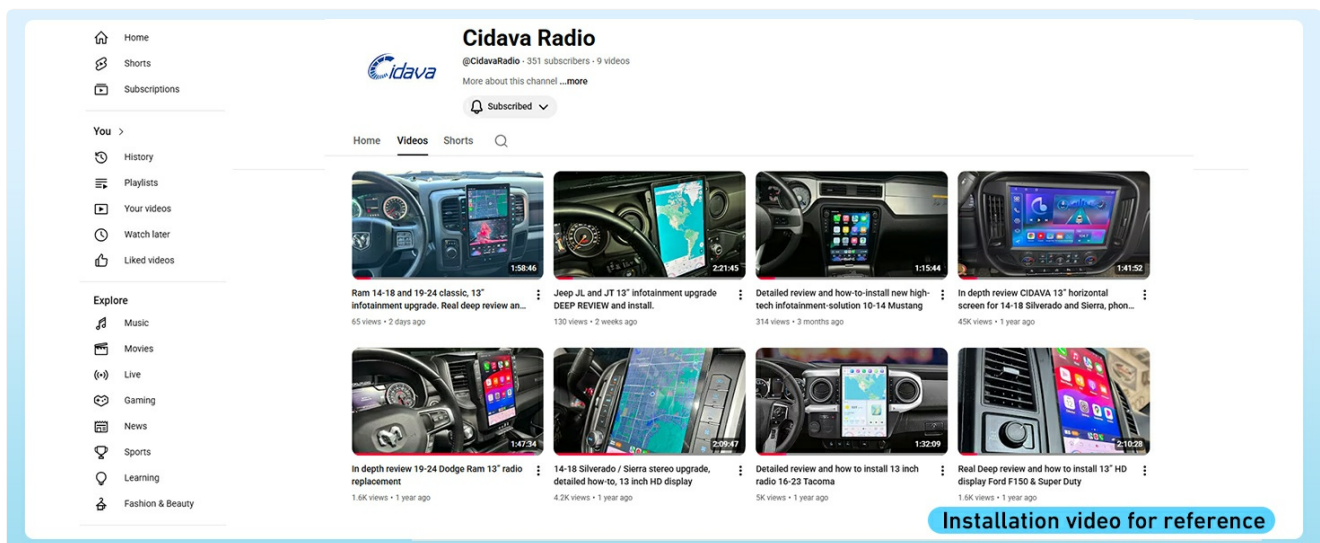

Have a question for Cidava Store?

Ask a question

Tech Support: +1 951-337-3426

Image 3.1: Wireless CarPlay interface on the Cidava head unit.

Image 3.2: Wireless/Wired Android Auto interface on the Cidava head unit.

Video 3.1: Demonstration of Android Auto connection on a LINKSWELL GEN5 car radio.

3.2 Bluetooth Media & Hands-Free Calling

The built-in Bluetooth module allows for hands-free phone calls and wireless audio streaming from compatible devices. Pair your phone through the system settings to enable these features.