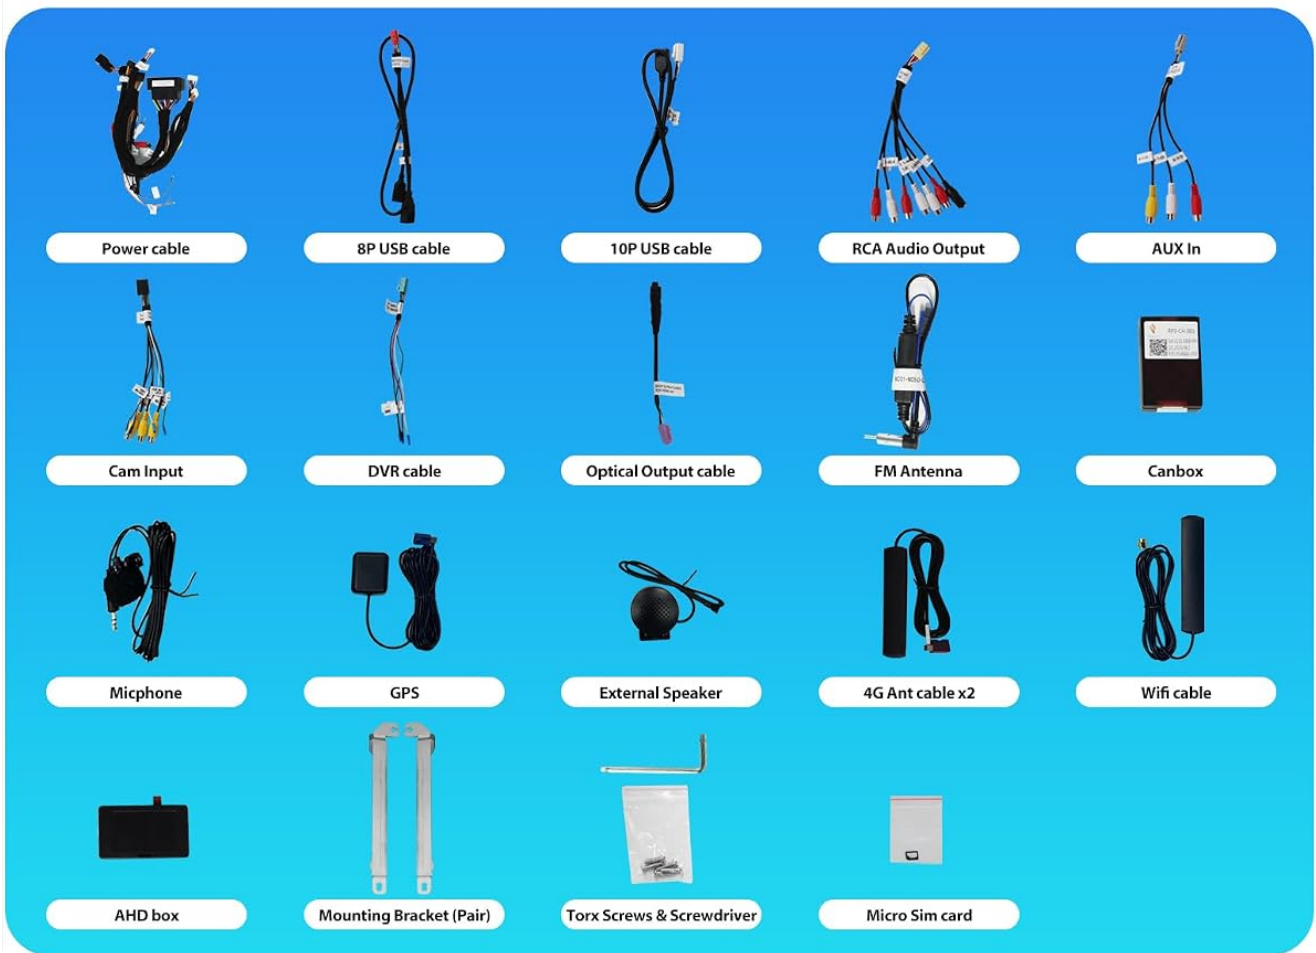

Carefully unbox your new head unit and verify all components are present. The package includes the main head unit, various harnesses, and accessories necessary for installation.

What's in the box

Image 2.2: Contents of the Cidava 13 Inch Car Radio package.

Video 2.1: Unboxing the Cidava Wrangler Car Radio and Gladiator Stereo, showing included components.

2.3 Wiring and Connections

Refer to the detailed wiring diagram and harness identification video for proper connections. Ensure all cables are securely connected before proceeding with the installation.

Image 3.8: Various applications available on the Cidava head unit.

Image 3.9: HDMI output for external entertainment displays.

3.8 Retained OEM Features

The Cidava head unit is designed to retain several of your vehicle's factory-installed features, including: