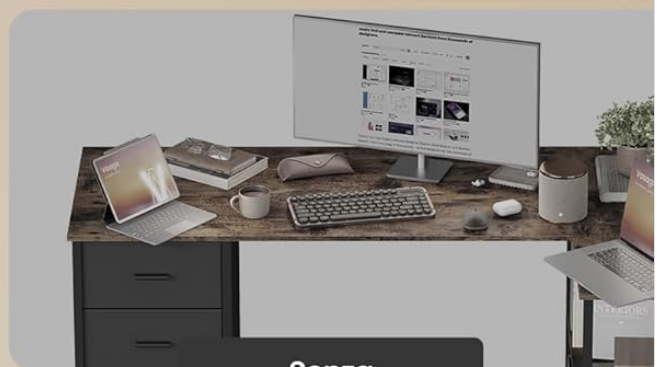

5.2. Ergonomic Monitor Stand

A raised monitor stand is included to elevate your screen by 14 cm, promoting a more ergonomic posture and reducing neck strain. This stand also creates additional storage space underneath for keyboards or other accessories.

Supporto pratico per monitor

Mantiene il monitor all'altezza degli occhi per una postura corretta

Supporto per monitor

Spazio aggiuntivo sul ripiano,
scrivania più ordinata

Superficie più disordinata,
meno spazio per riporre oggetti

Image: The monitor stand elevates the screen, illustrating the ergonomic benefit and additional storage space.

5.3. Adjustable Shelves and Fabric Drawers

The desk features adjustable shelves and four fabric drawers made from durable Oxford fabric and reinforced polyester. These storage components can be positioned on either side of the desk to suit your organizational needs. The shelves are adjustable in 9 cm increments, offering flexible storage for various items, from gaming consoles to standard PC cases or printers.