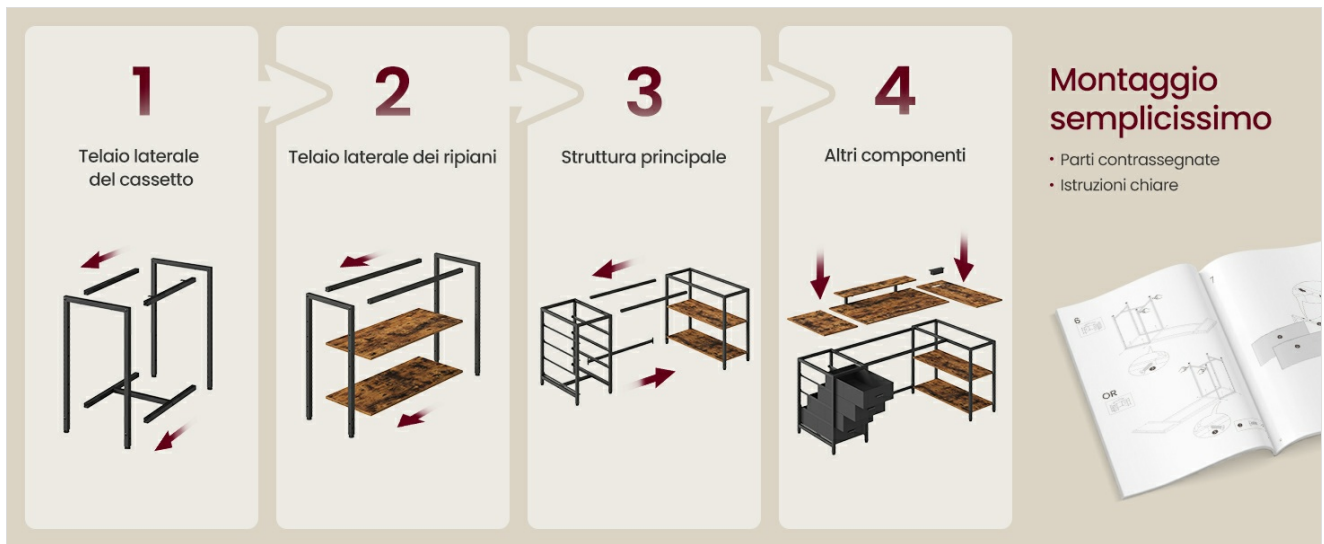

- **Quick-Mount Drawer Slides:** The drawer slides are designed for rapid installation, significantly reducing assembly time.
- **Clearly Labeled Parts:** All components are clearly marked to simplify identification during assembly.
- **Reversible Layout:** The L-shaped configuration can be assembled with the longer section on either the left or right side, adapting to your space requirements.

* Testato con oltre 100 utenti, con un risparmio di tempo di circa 15 minuti durante l'installazione delle guide per cassetti.

Senza
viti

16
viti

Image: Illustration demonstrating the quick assembly features of the VASAGLE L-Shaped Desk, including tool-free drawer slides, designed to save approximately 15 minutes during installation.

Image: Diagram illustrating the simplified four-step assembly process for the desk, emphasizing clear instructions and marked parts.

5. OPERATING FEATURES

Your VASAGLE L-Shaped Desk is equipped with several features designed to enhance your workspace efficiency and comfort:

5.1. Integrated Power Outlets and USB Ports

The desk includes a built-in power strip with 2 AC outlets, 1 USB-C port (5V/2A), and 1 USB-A port (5V/2A). This allows convenient charging and powering of your devices directly from your desk, reducing cable clutter.