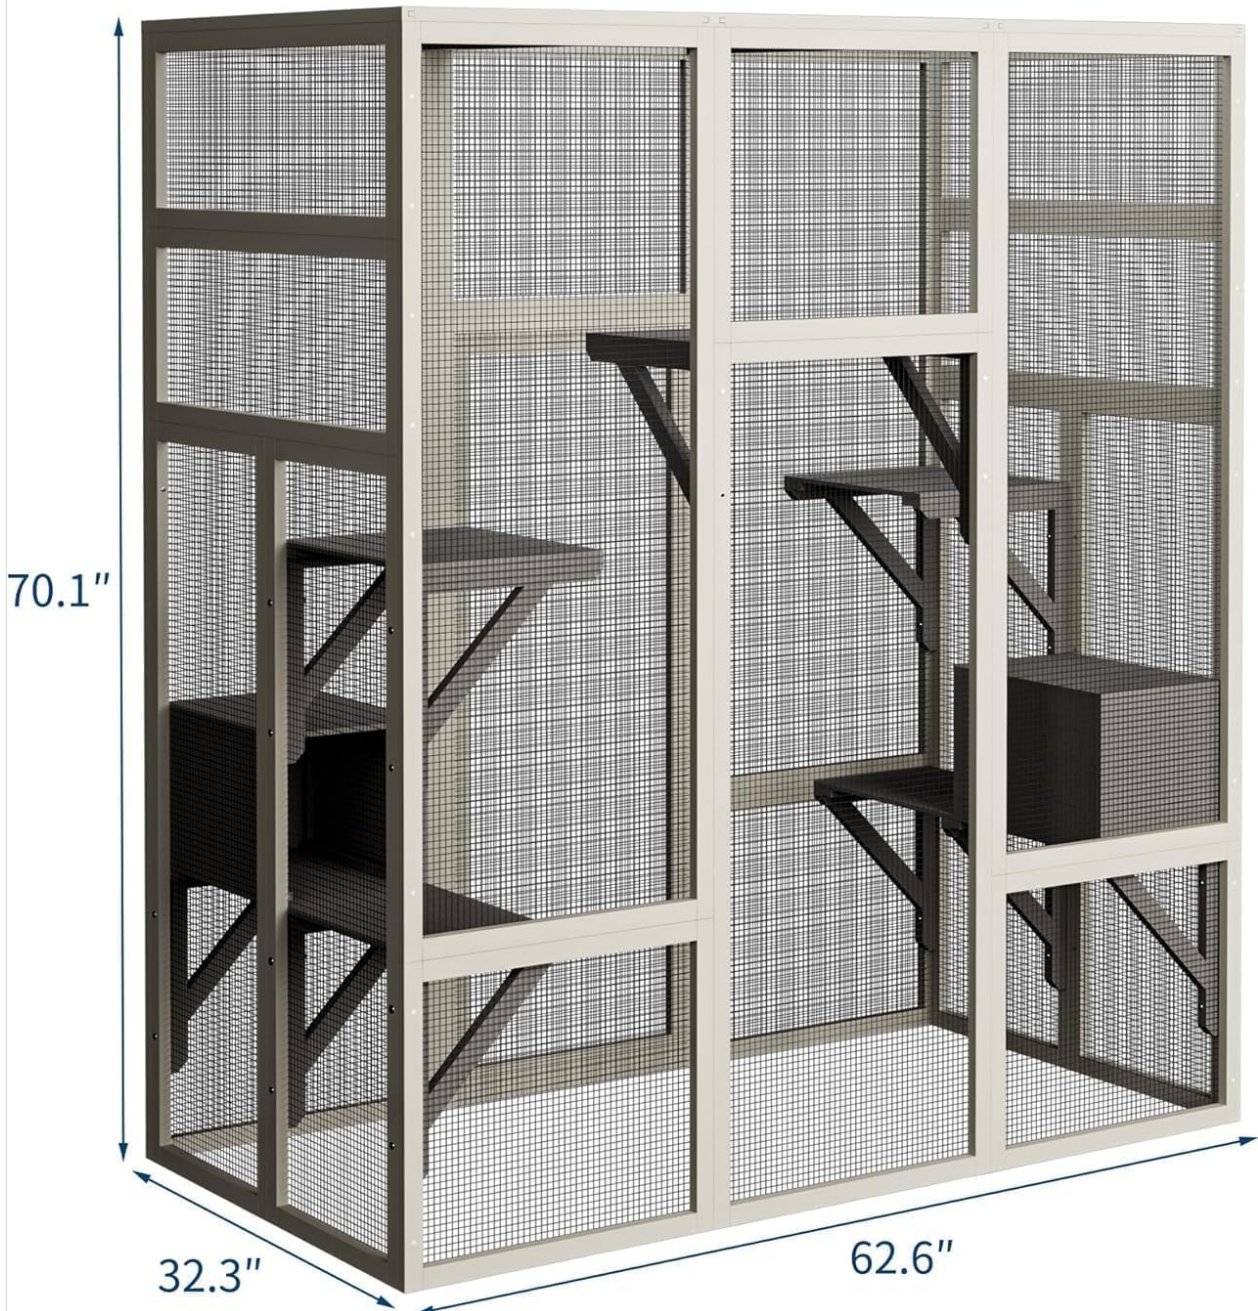

### Key Features:

- **Weatherproof Roof Protection:** Equipped with a premium waterproof fabric top to shield pets from rain and harsh weather, ensuring they remain dry and comfortable.
- **Reinforced Durable Construction:** Built with a sturdy wooden frame and rust-resistant steel mesh for long-lasting stability and security in various outdoor environments.
- **Convenient Walk-In Access:** Features an extra-large front door for easy human access, simplifying cleaning, feeding, and interaction with your pets.
- **Multi-Level Spacious Interior:** Generous 70-inch dimensions with multiple platforms and levels encourage climbing, playing, and resting, promoting physical activity and comfort.
- **Dual Cozy Sleeping Houses:** Includes two soft resting boxes that offer warm and comfortable napping spots, providing cats with dedicated spaces for relaxation and security.

# PRODUCT DIMENSIONS

Figure 1: Overall dimensions of the Garvee Catio Enclosure. The enclosure measures approximately 70.1 inches in height, 62.6 inches in width, and 32.3 inches in depth.