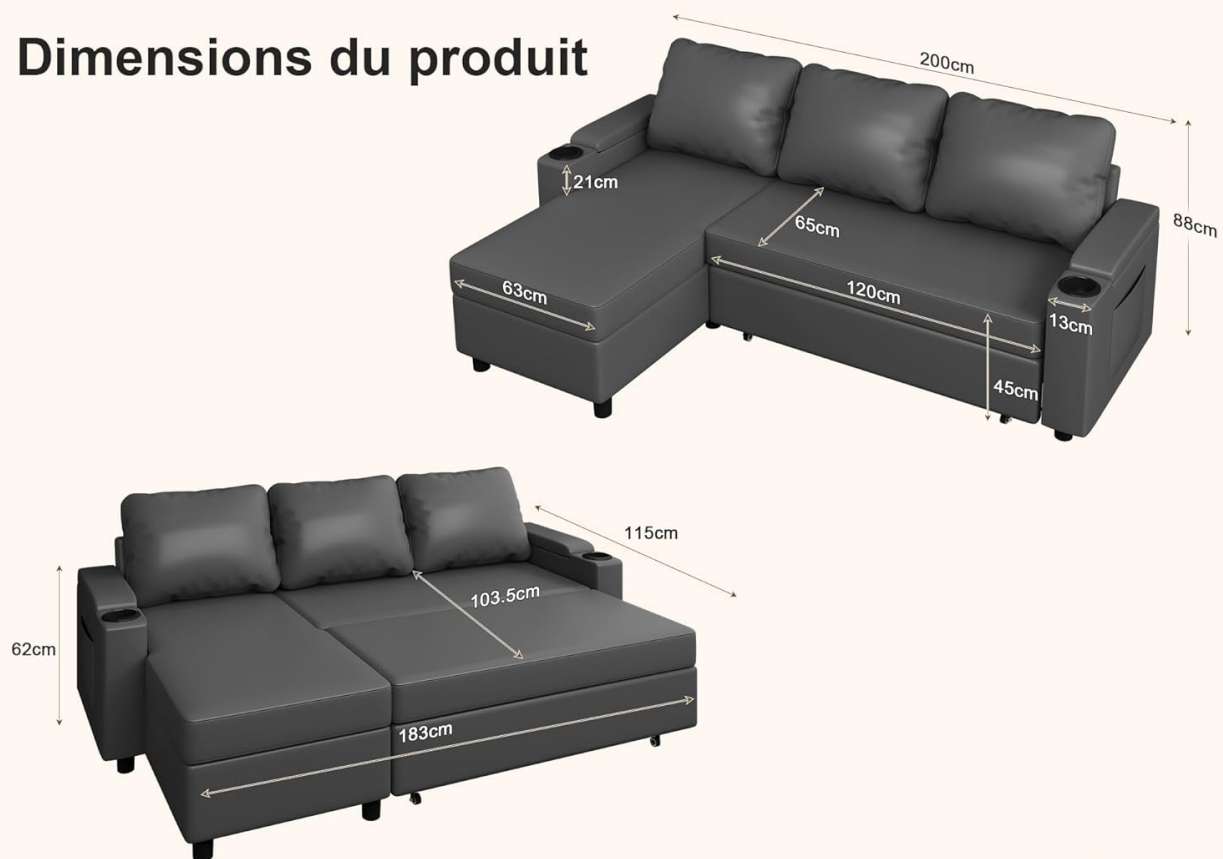

Color	Noir (Black)
Product Dimensions (L x W x H)	120 x 200 x 88 cm (Depth x Width x Height)
Maximum Weight Capacity	220 Kilograms
Seat Depth	65 Centimeters
Seat Height	45 Centimeters
Seating Capacity	3
Assembly Required	Yes
Type	Convertible
Style	Modern

Dimensions du produit

Remarque : Livraison en 3 cartons & Montage facile