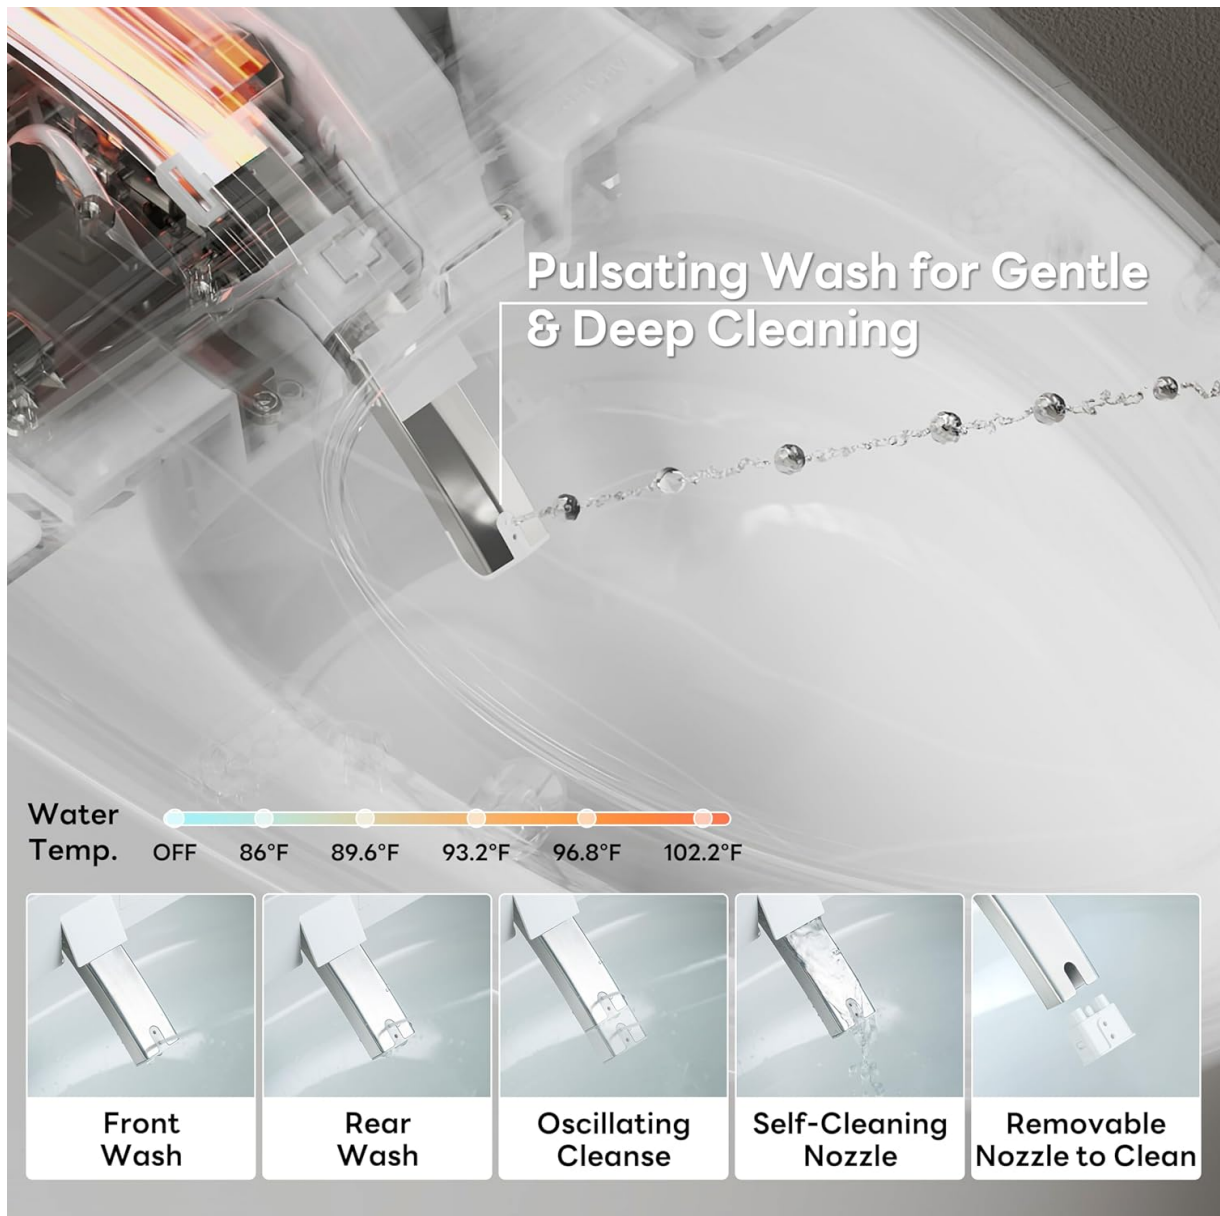

## Powerful Flush Performance

1 Bowl Swirl Flush

2 Jet Siphon Flush

3 Built-in Tank

4 Pump Assisted

Image: Detailed diagram of the toilet's powerful flush performance, including bowl swirl, jet siphon, built-in tank, and pump assistance.

# Easy to Sit, Easy to Stand

ADA Height for Effortless Comfort

**Ours**

**Others**

Image: Visual representation of the adaptive heating system for seat, water, and drying air, adjusting to ambient room temperature.

Image: Illustration of various bidet wash modes (Front Wash, Rear Wash, Oscillating Cleanse) and the self-cleaning, removable nozzle.