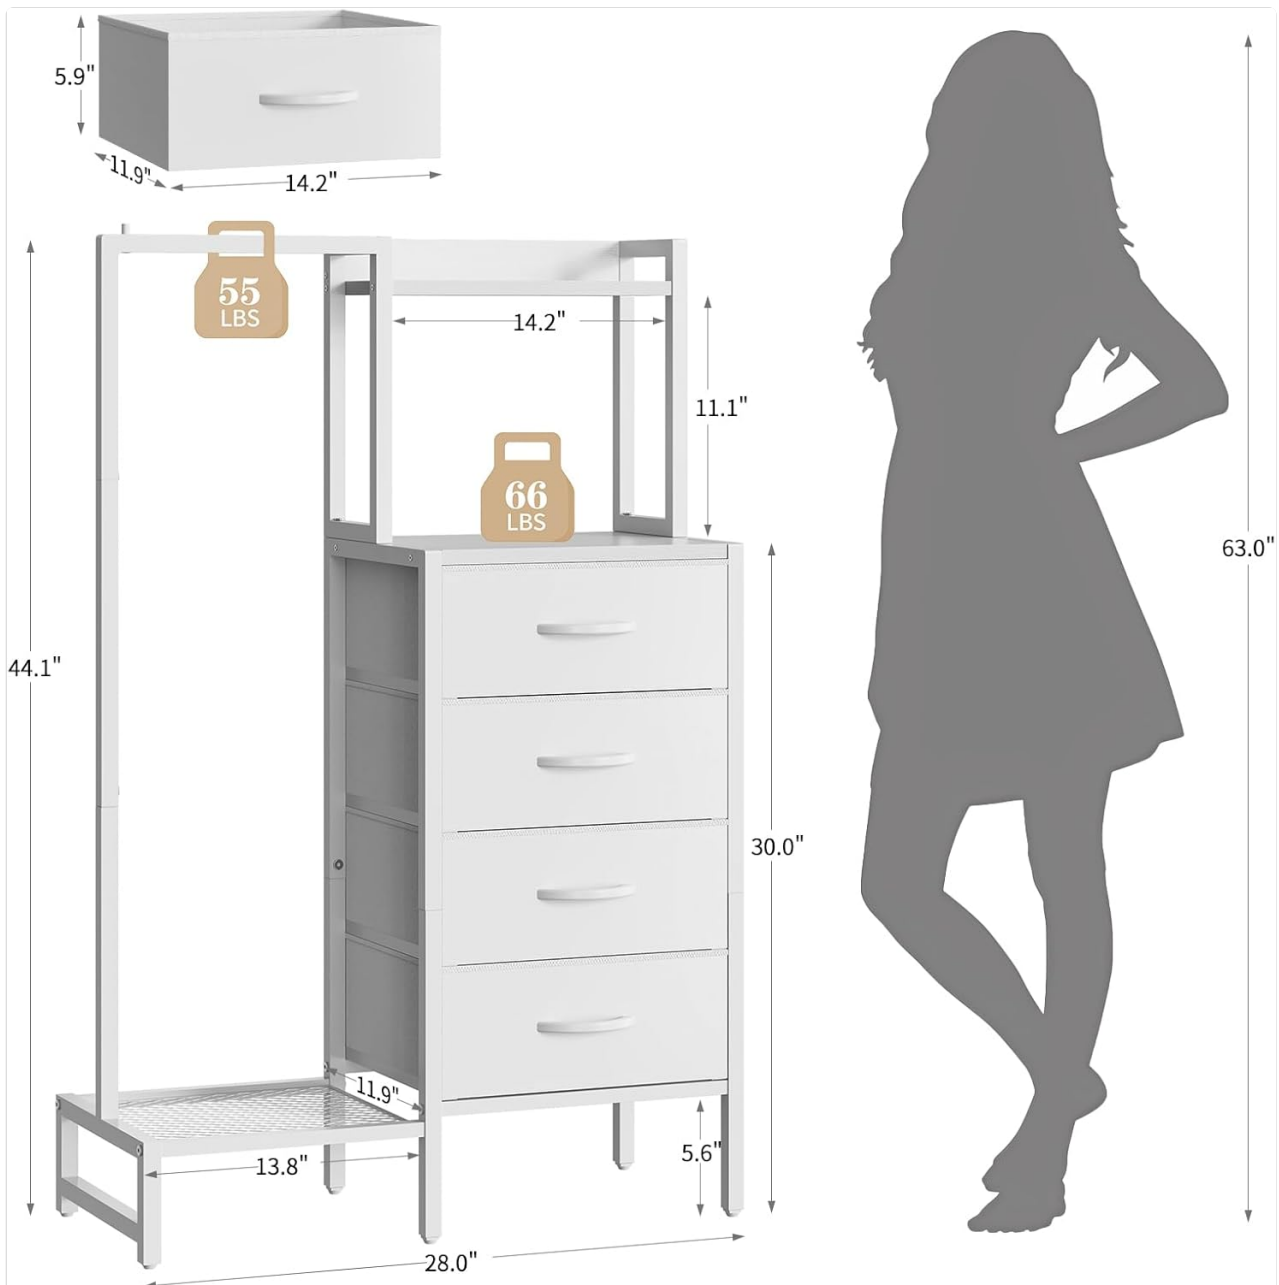

Image 1: Overall dimensions of the Yoobure White Dresser with Hanging Rack. The unit stands approximately 44.1 inches high, with the dresser section being 30.0 inches high. The hanging rack extends 44.1 inches high. The overall width is 28.0 inches, and the depth is 13.8 inches for the hanging rack base and 14.2 inches for the dresser top shelf. Each drawer measures approximately 14.2 inches wide, 11.9 inches deep, and 5.9 inches high.

Image 2: All components of the dresser, including the metal frame pieces, wooden shelves, fabric drawers, and various hardware such as screws and an Allen wrench, are laid out on a rug, ready for assembly.

## 4 Large Drawers

Clothes × 15

Pants × 15

Underwear × 40

Socks × 40

Image 4: A top-down view of the dresser's four large drawers, demonstrating their capacity to store various clothing items such as 15 clothes, 15 pants, 40 underwear, and 40 socks.

## 6. SPECIFICATIONS

Feature	Detail
Brand Name	Yoobure
Model Number	DRE-WT-001
Item Dimensions	17 x 7 x 13 inches (Overall product dimensions are approximately 28.0" W x 13.8" D x 44.1" H based on Image 1)
Color	White
Drawers	4 Fabric Drawers
Frame Material	Sturdy Metal Frame
Special Features	Reversible Design, Adjustable Feet, Anti-tipping Device