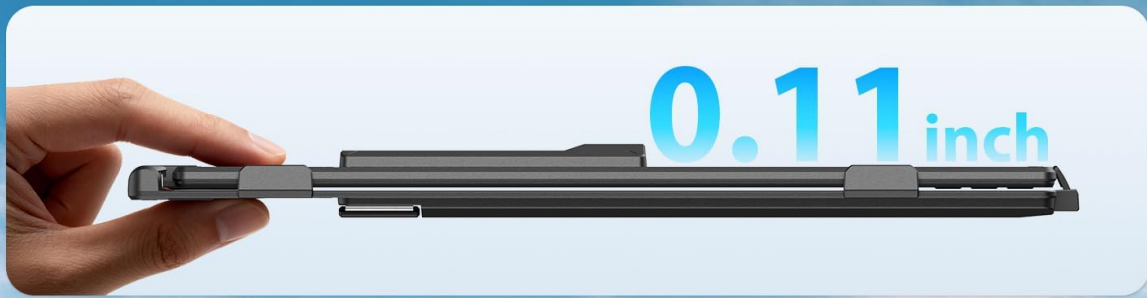

2. PRODUCT OVERVIEW

Key Features

- Upgraded zero-contact frame design for scratch-free laptop screen protection.
- Sliding support arm compatible with 13-16" laptops (diagonal size).
- Minimalist hidden structure, lightweight, and portable for easy transport.
- Includes USB-C+A and HDMI cables for instant plug-and-play use.
- Compatible with Mac, Windows, Android, and most 13"-16" laptops.
- 1080P FHD IPS display with 1920x1080P resolution.
- HDR mode for richer colors and enhanced visual experience.
- Adjustable brightness, contrast, and backlight settings.
- Features anti-vertigo and low blue light technology for eye protection and reduced fatigue.
- Supports both extend and mirror display modes.
- Foldable from 0-225° with an integrated bracket for stability and adjustable viewing angles.

Image: The APILDELLA 14 inch Dual Laptop Screen Extender in use, demonstrating compatibility with Windows, Mac, Phone, PS4/5, and Android systems.

Thinner & lighter

Image: The APILDELLA 14 inch Dual Laptop Screen Extender showcasing its ultra-thin profile (0.11 inches) and lightweight design (1.9 lbs).

3. SETUP INSTRUCTIONS

Step 1: Unfold and Adjust

Unfold the extended screen and pull to extend the frame. Adjust the integrated kickstand for optimal viewing angle. The monitor is foldable from 0-225° to suit various setups.