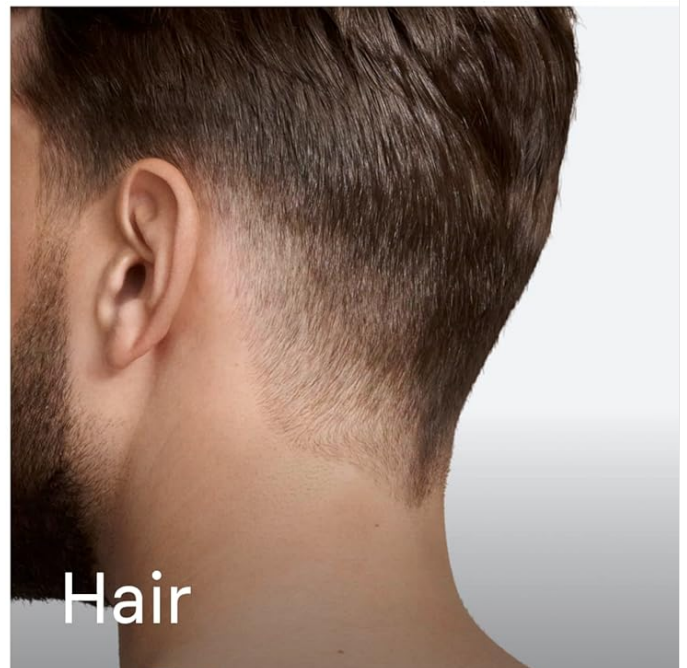

Trimming Beard and Hair

Image: Demonstrates the trimmer being used for beard and hair styling.

- Attach the appropriate Precision Beard Comb (0.5-10 mm) or Precision Hair Comb (10.5-20 mm).
- Use the PrecisionWheel to select your desired length setting.
- For best results, move the trimmer against the direction of hair growth.
- Ensure the comb attachment is flat against the skin for an even trim.

Body Grooming

SmoothShave

Smooth skin & comfort.

Image: Close-up of the SmoothShave head, designed for smooth skin and comfort.

- Attach the Sensitive Body Comb for gentle trimming in sensitive areas.
- For a smooth shave, attach the SmoothShave Head.
- Move the appliance slowly and gently over the skin.