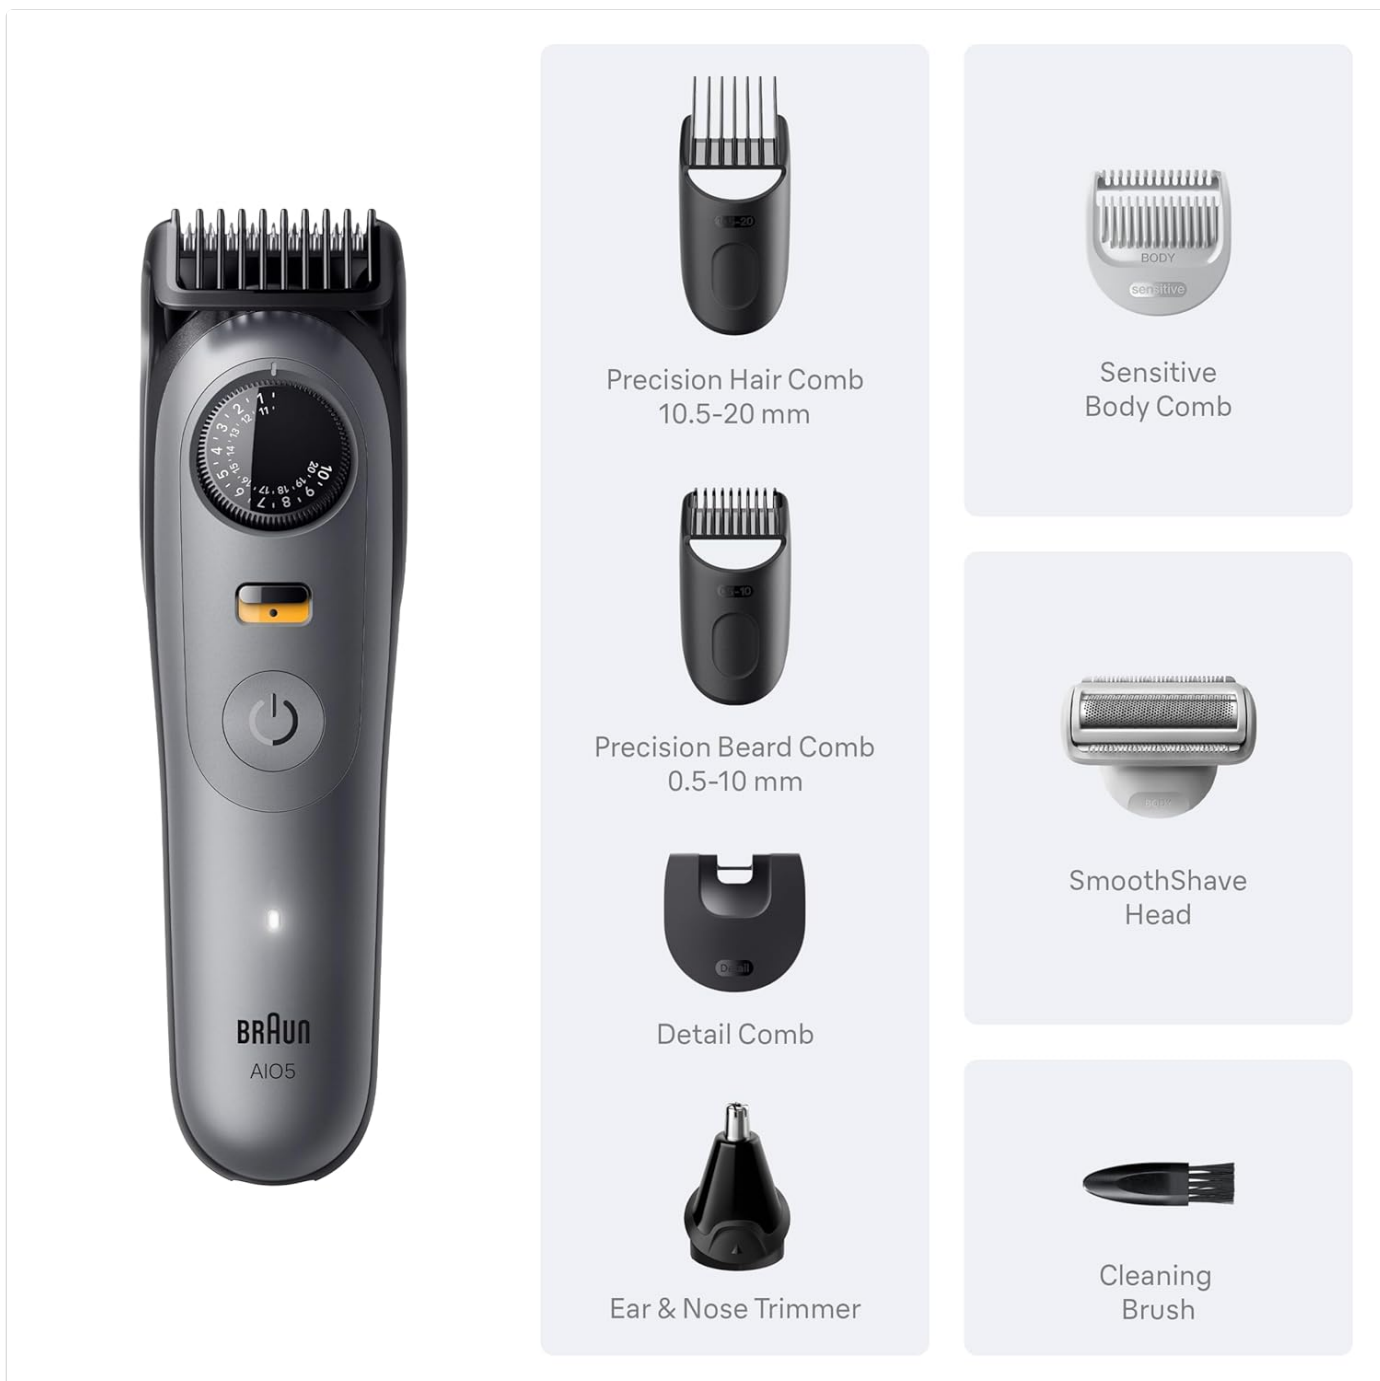

[Manuals.plus](#) /

> [Braun](#) /

> Braun Series 5 All-in-One Grooming Kit AIO 5510 User Manual

Braun AIO 5510

Braun Series 5 All-in-One Grooming Kit AIO 5510 User Manual

Model: AIO 5510

INTRODUCTION

The Braun Series 5 All-in-One Grooming Kit AIO 5510 is designed for versatile grooming of your beard, hair, ears, nose, and body. This manual provides essential information for safe and effective use, maintenance, and troubleshooting of your device. Please read these instructions carefully before first use and keep them for future reference.

PACKAGE CONTENTS

Your Braun Series 5 All-in-One Grooming Kit includes the following components:

Image: Braun Series 5 AIO 5510 trimmer with various attachments including precision hair comb, precision beard comb, detail comb, ear & nose trimmer, sensitive body comb, SmoothShave head, and cleaning brush.

- Braun AIO 5510 Trimmer Unit
- Precision Hair Comb (10.5-20 mm)
- Precision Beard Comb (0.5-10 mm)
- Detail Comb
- Ear & Nose Trimmer
- Sensitive Body Comb
- SmoothShave Head
- Cleaning Brush
- SmartPlug Charger