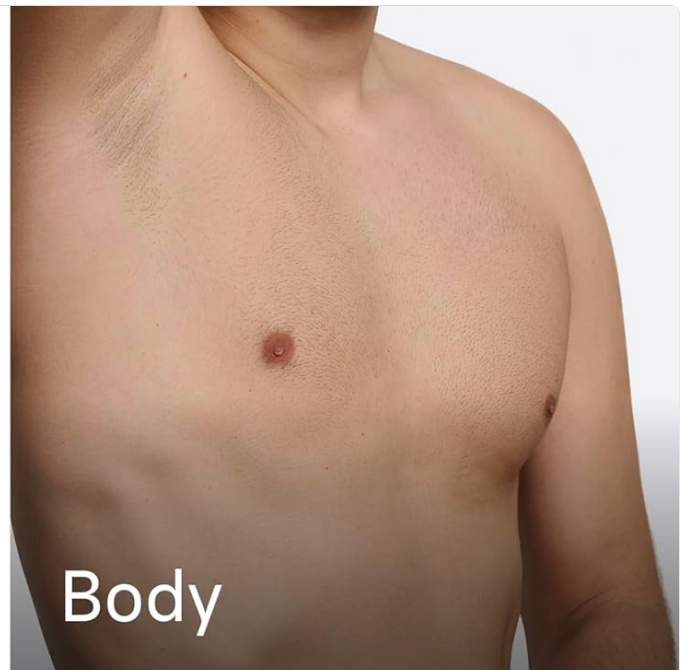

Trimming Beard and Hair

Image: Demonstrates the trimmer being used for beard and hair styling.

- Attach the appropriate Precision Beard Comb (0.5-10 mm) or Precision Hair Comb (10.5-20 mm).
- Use the PrecisionWheel to select your desired length setting.
- For best results, move the trimmer against the direction of hair growth.
- Ensure the comb attachment is flat against the skin for an even trim.

Body Grooming

SmoothShave

Smooth skin & comfort.

Image: Close-up of the SmoothShave head, designed for smooth skin and comfort.

- Attach the Sensitive Body Comb for gentle trimming in sensitive areas.
- For a smooth shave, attach the SmoothShave Head.
- Move the appliance slowly and gently over the skin.