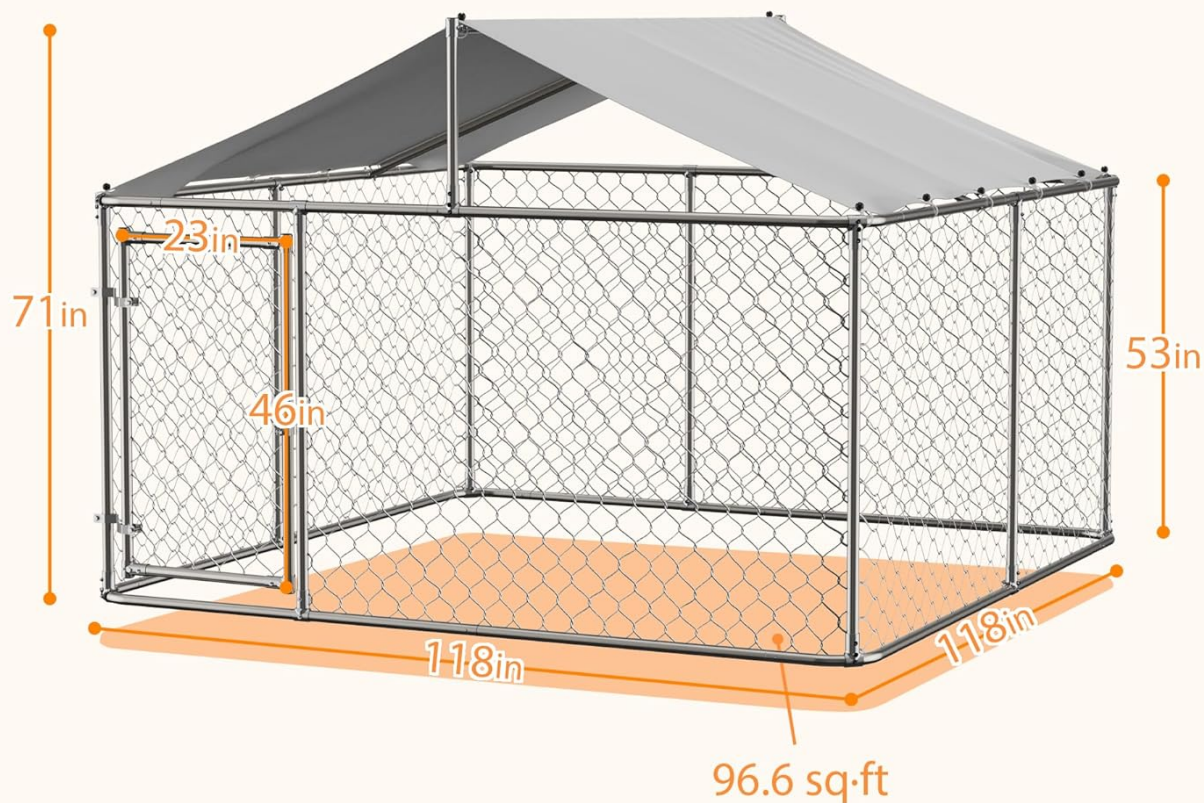

Product Dimensions

Image: The kennel with a dog inside, demonstrating the effectiveness of the waterproof and anti-UV canopy cover against rain and sun.

Step 6: Final Tightening and Securing

Once all components are in place, go back and tighten all bolts and connections securely. Use the ground nails/stakes to anchor the kennel firmly to the ground, especially in windy conditions.