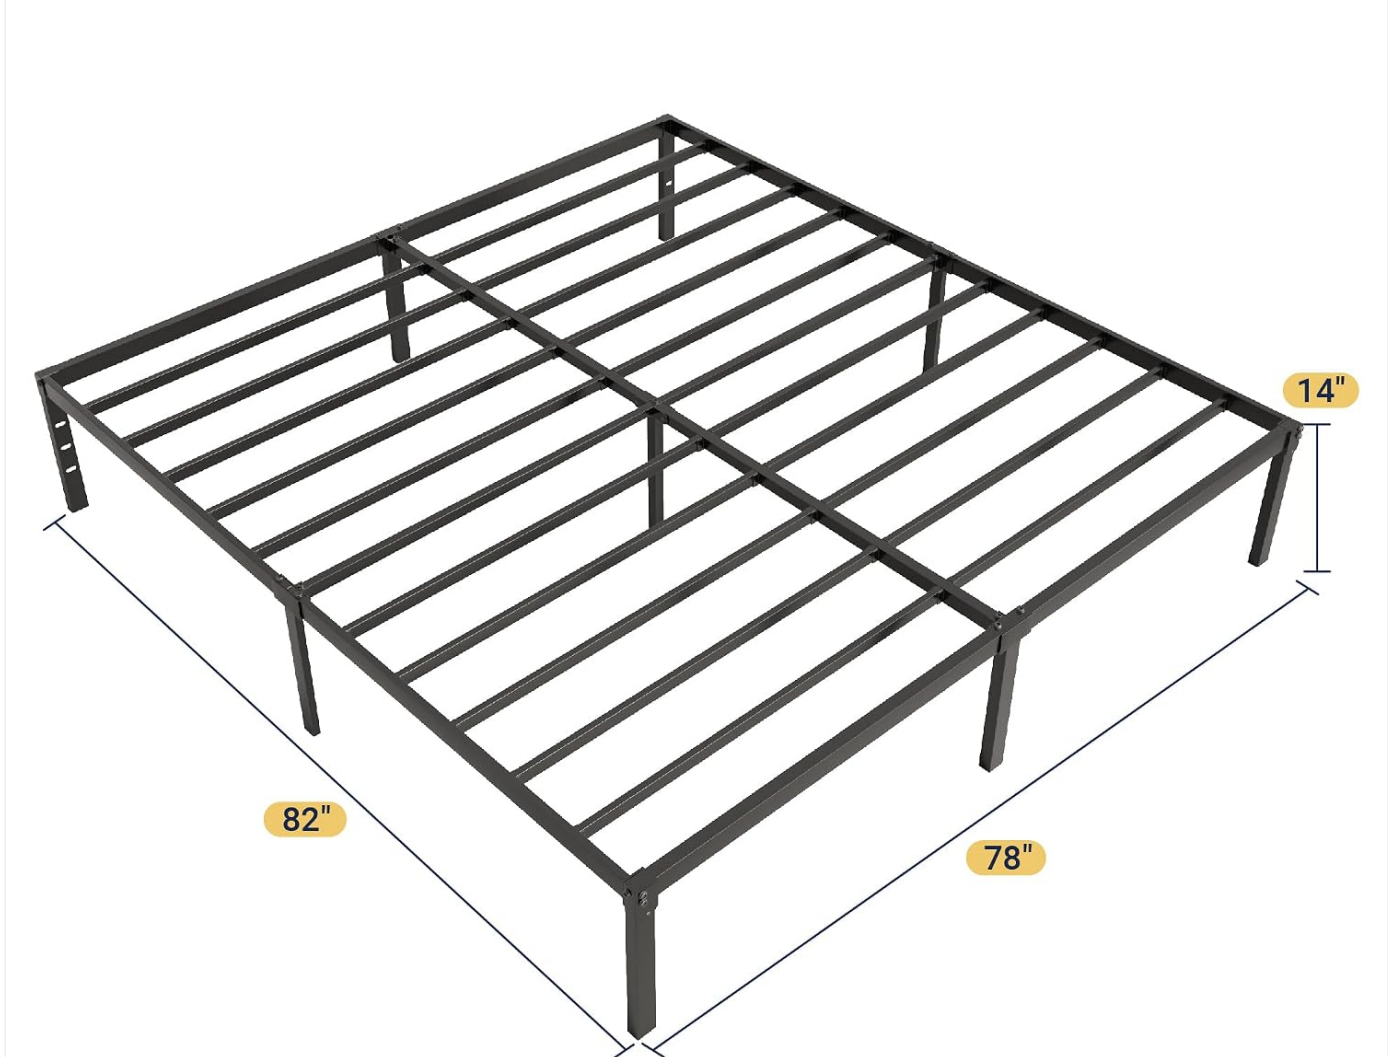

**King Size: L \* W \* H : 82 \* 78 \* 14 in.**

Image: Diagram illustrating the dimensions of the King Size Allewie Bed Frame: 82 inches length, 78 inches width, and 14 inches height.