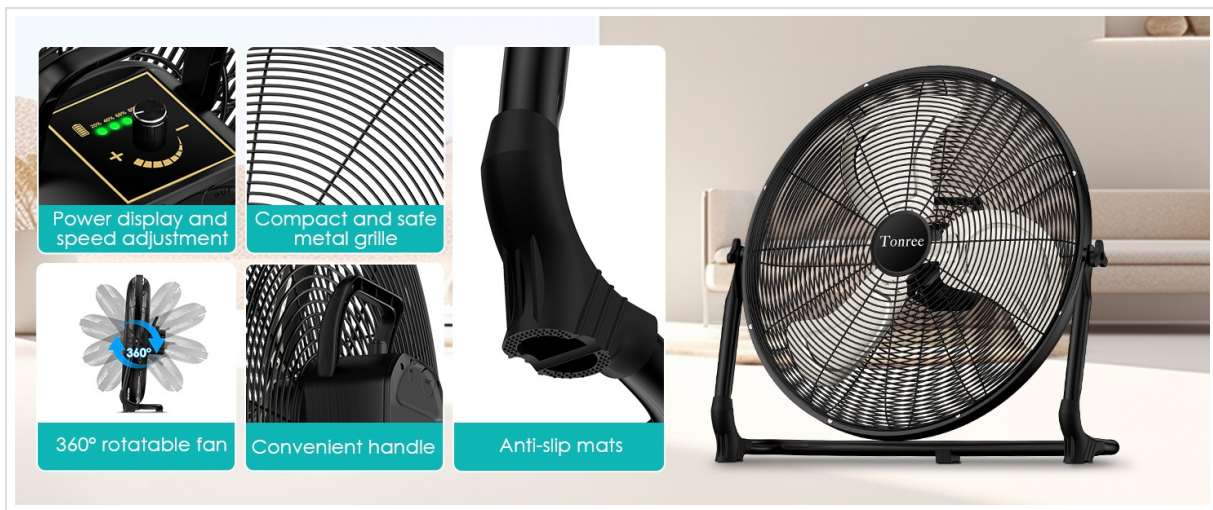

The Tonree 20" Solar Floor Fan is a portable, battery-operated floor fan designed for both indoor and outdoor use. It features a 49800 mAh rechargeable battery, a 50-watt solar panel for charging, and a high-airflow brushless motor. Its robust, waterproof design makes it suitable for various environments.

Image: Tonree 20-inch Solar Floor Fan, showcasing its design and portability.

## PACKAGE CONTENTS

---

Verify that all items are present in the package:

- Rechargeable Floor Fan (20-inch)
- Solar Panel (18x18 inches)
- AC Adapter
- Bracket
- Screws
- User Manual (this document)

Image: Illustration of the fan, solar panel, AC adapter, and user manual included in the package.