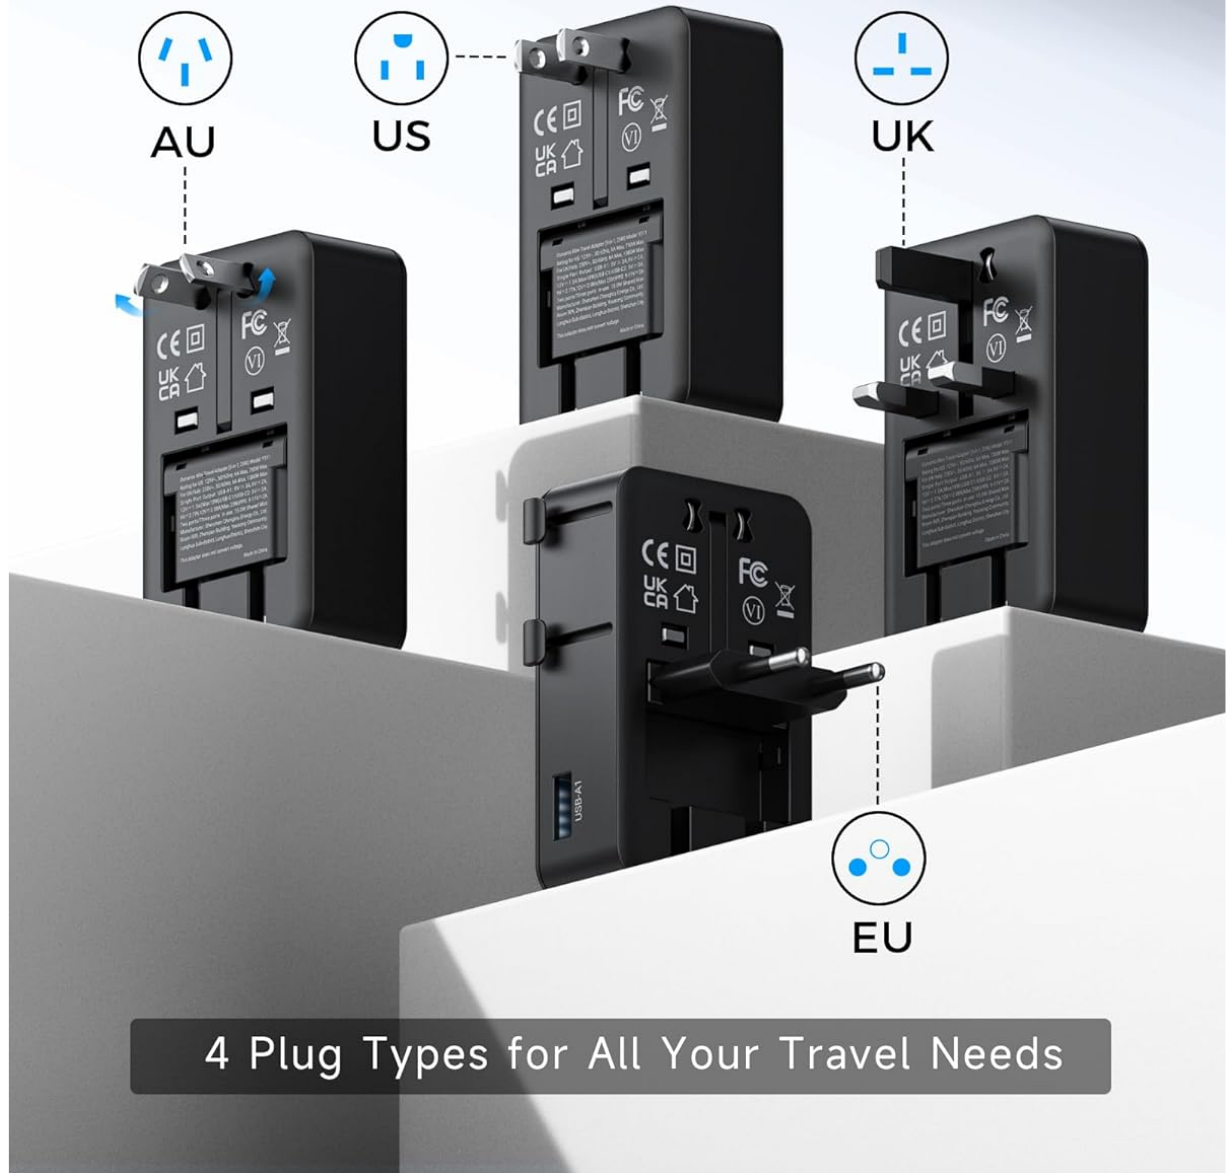

### Selecting the Correct Plug:

1. Identify the required plug type for your destination (e.g., US, UK, EU, AU).
2. Locate the corresponding slider on the side of the adapter.
3. Push the slider forward to extend the desired plug pins. Ensure the pins are fully extended and locked into position before use.
4. To retract a plug, push the slider back until the pins are fully recessed.

# All-in-One Travel Adapter

Works in 200+ countries and regions

Image: A detailed view of the adapter's side, illustrating the sliders labeled for different regions (US/AU, UK, EU) and how to extend the appropriate plug pins.

## 4. OPERATING INSTRUCTIONS

Once the correct plug is extended, insert the adapter into the wall outlet. You can then connect your devices to the available ports.

## Connecting Devices:

- **AC Outlet:** Plug your device's AC power cord into the universal AC socket on the front of the adapter.
- **USB-A Port:** Connect your USB-A charging cable to the USB-A port on the side.
- **USB-C Ports:** Connect your USB-C charging cables to either of the two USB-C ports on the bottom. These ports support 25W Power Delivery for fast charging compatible devices.