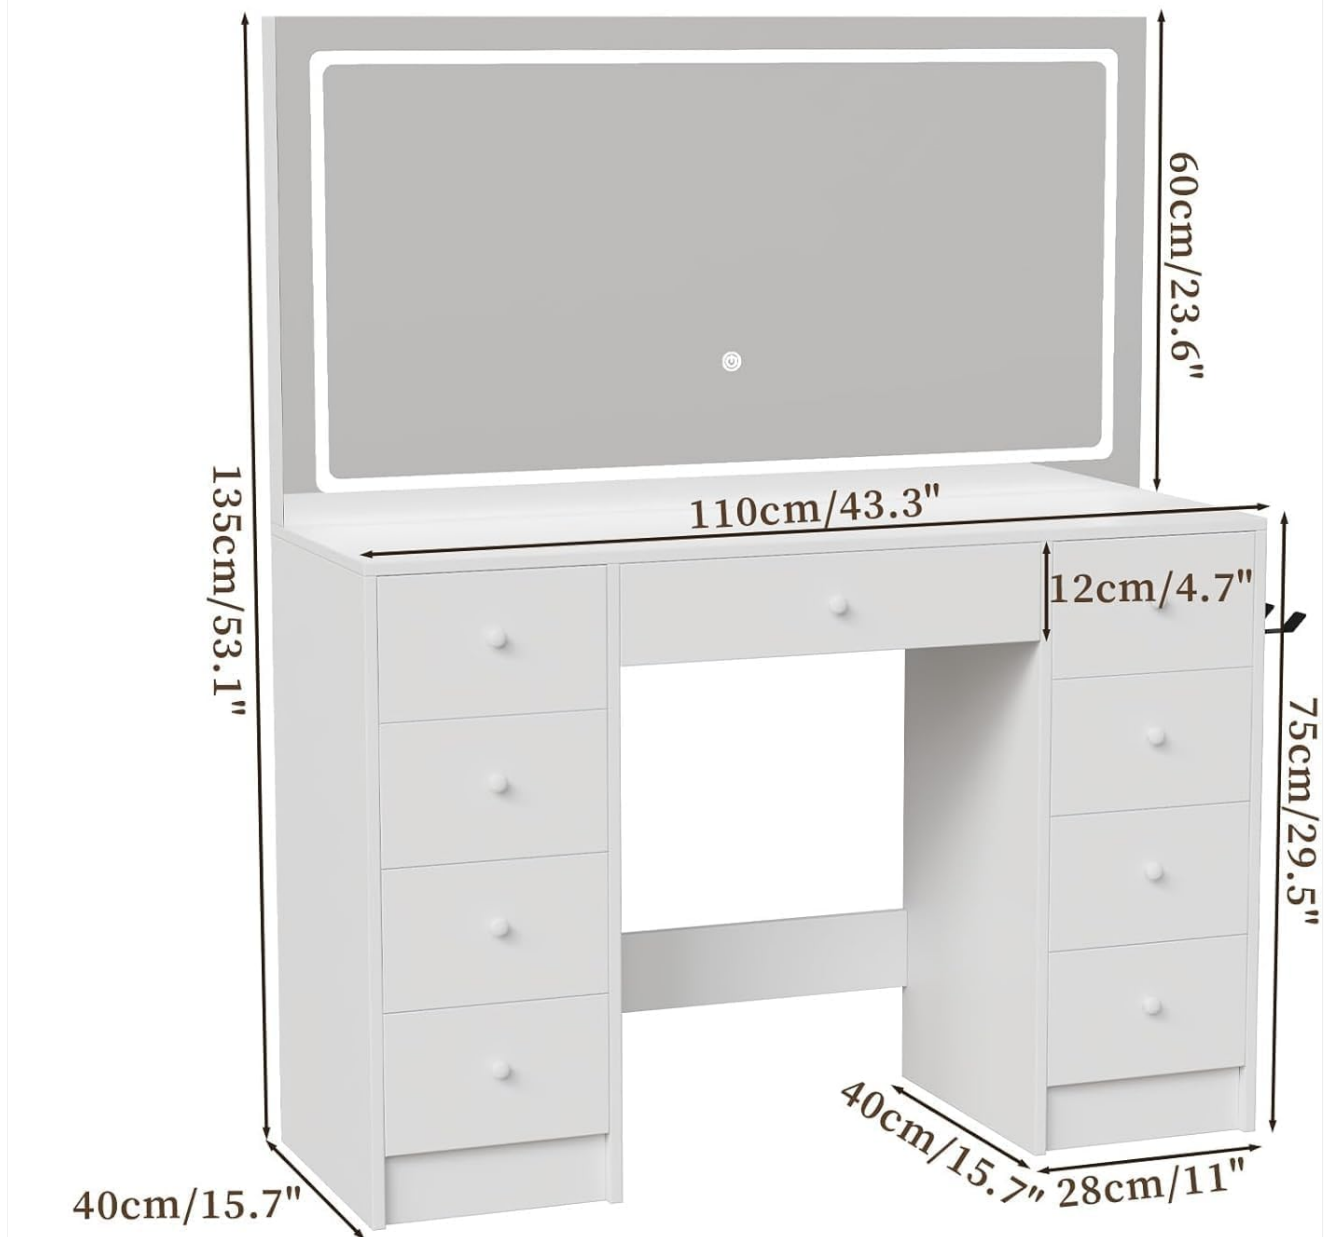

# GOFEI Vanity Desk with Mirror and Storage

Model: JW62YGF-CA10281

Brand: GOFEI

A complete view of the GOFEI Vanity Desk, showcasing its design and features in a typical usage environment.

# PRODUCT DIMENSIONS

Extra-large mirror, stylish and elegant

This diagram illustrates the overall dimensions of the vanity desk, including the mirror height, table width, and depth, to assist with placement and assembly.

## **Ample Storage Space**

The vanity desk features nine drawers designed to help you organize your cosmetics, makeup tools, hair care items, skincare products, jewelry, and perfumes efficiently.