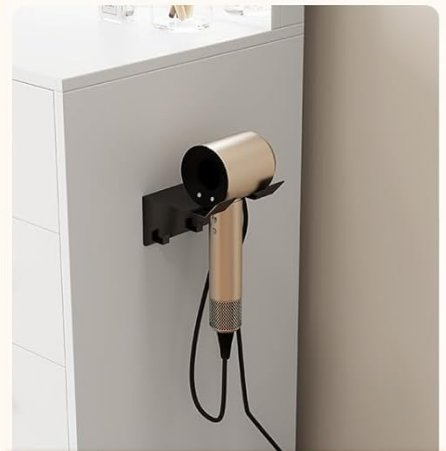

The mirror features three adjustable lighting modes (Cool White, Warm White, Warm Yellow) to suit different makeup needs and environments.

### Integrated Power Station and Hair Dryer Holder

The vanity desk is equipped with a built-in power station (2 standard outlets + 2 USB ports) and a dedicated hair dryer holder for convenience.

- **Using Power Outlets:** Plug your styling tools (e.g., hair dryer, straightener) or other electronic devices into the standard outlets.
- **Using USB Ports:** Connect your USB charging cables to charge smartphones, tablets, or other compatible devices.
- **Hair Dryer Holder:** Place your hair dryer in the designated holder on the side of the desk for easy access and organized storage.

**Large tabletop,  
easy to clean**

**Hair dryer holder for  
convenient storage**

This image highlights the spacious tabletop and the convenient built-in holder for a hair dryer, keeping your styling tools organized.