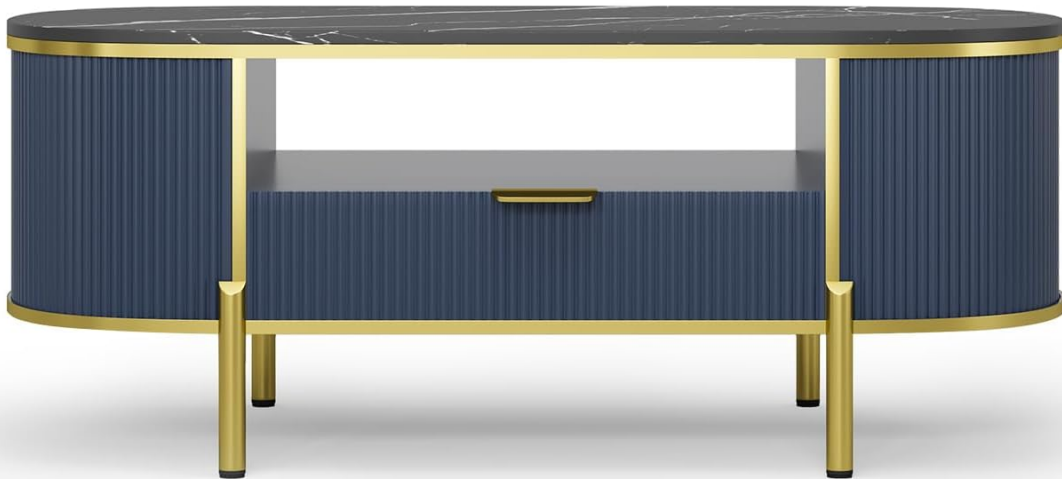

- **Tabletop:** Use the faux marble tabletop for placing drinks, snacks, books, or decorative accents. Always use coasters under hot or wet items to protect the surface.
- **Storage Drawer:** Utilize the drawer to keep small items such as remote controls, magazines, or personal accessories organized and out of sight, maintaining a clutter-free environment.
- **Lower Shelf:** The open lower shelf provides additional space for display or storage of larger items.

THOUGHTFUL DETAILS

Exquisite Gold Line Sealing

Sleek Fluted Design

Smooth Sliding Rail

5.9 Inch Height Metal Feet

Image: Detailed features of the coffee table, including the fluted design, drawer mechanism, gold accents, and leg structure.

8. PRODUCT SPECIFICATIONS

Detailed specifications for the GAOMON 48-inch Oval Coffee Table:

Image: Visual representation of the coffee table's dimensions and key specifications.

Feature	Detail
Brand	GAOMON
Model Number	T3-ZML-PHK_353G6bv
Product Dimensions (D x W x H)	48.03" x 22.05" x 19.02" (1220mm x 560mm x 480mm)
Item Weight	79.37 Pounds (36 kg)
Frame Material	Wood (MDF)
Top Material Type	Wood (Faux Marble Finish)
Color	Navy Blue
Shape	Oval
Number of Drawers	1
Required Assembly	Yes
Indoor/Outdoor Usage	Indoor
Load Capacity of Tabletop	150 lbs / 68 kg
Load Capacity of Shelf	60 lbs / 27 kg