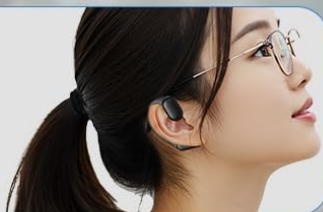

The S13 earphones are equipped with Bluetooth 6.0, offering stable connectivity and multi-device compatibility with iOS, Android, and Windows systems.

1. Wearing the Earphones

The S13 features an open-ear, ear-hook design for comfortable and secure wear. Gently place the ear hook over your ear, ensuring the speaker rests comfortably near your ear canal without blocking it. This design allows you to hear ambient sounds naturally.

耳をふさがない、新しいリスニング体験

オープンイヤー構造で、外の音も自然に聞こえる安心感。長時間の使用でも圧迫感なし、快適さが続く。

軽量設計

片耳わずか約8.5g

快適装着

メガネ併用OK

フィット安定

形状記憶合金イヤーフック採用

Image: A person wearing the foxotin S13 earphones, demonstrating the comfortable and secure ear-hook fit, even with glasses.

The lightweight design (approx. 8.5g per earbud) and flexible ear hooks ensure a stable fit during movement and are compatible with glasses or masks.