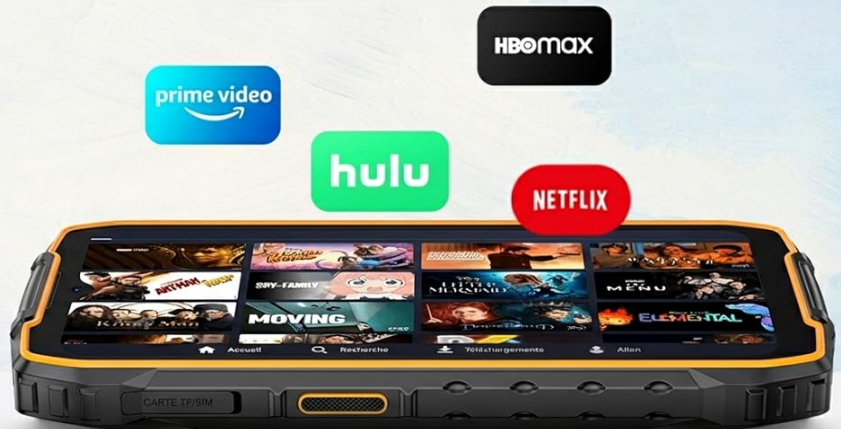

*Les services mentionnés ci-dessus sont conçus pour le streaming haute définition (HD), mais votre expérience peut être influencée par divers facteurs, y compris les mises à jour logicielles et autres.

Image: The Ulefone RugKing 4 Pro displaying streaming services, indicating its Widevine L1 certification for HD content.

Plus de Fonctionnalités Supplémentaires

Emplacement 3 Cartes

FM Sans Casque

Centre de Service 2.0

Touche Personnalisée

- Clic Simple
- Double Clic
- Appui Long

Compatible NFC

Boîte à Outils Extérieure

Déverrouillage Facial ID d'Empreinte

GPS

GLONASS

Beidou

Galileo