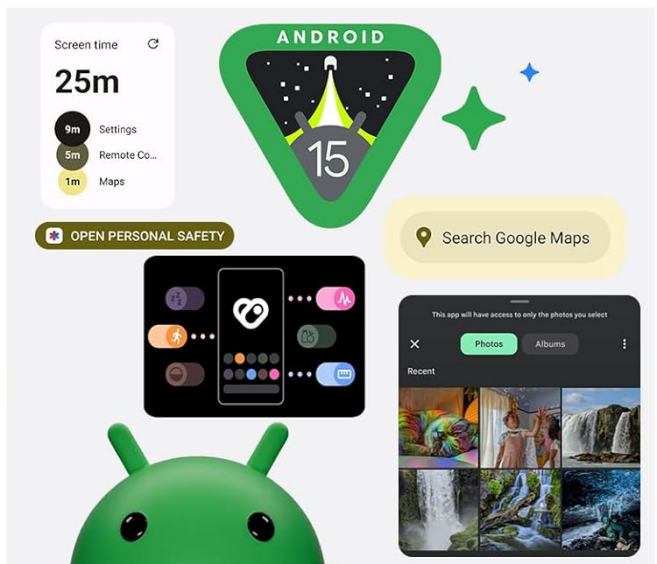

Image: A close-up view of the Ulefone RugKing 4 Pro's SIM tray being ejected and cards being placed into the tray.

2. Initial Power On and Charging

- Press and hold the Power button (usually on the right side) until the Ulefone logo appears.
- If the battery is low, connect the phone to the power charger using the provided Type-C cable.
- The phone supports dock charging. Simply place the phone on a compatible charging dock (sold separately) to charge and use it as a convenient viewing stand.