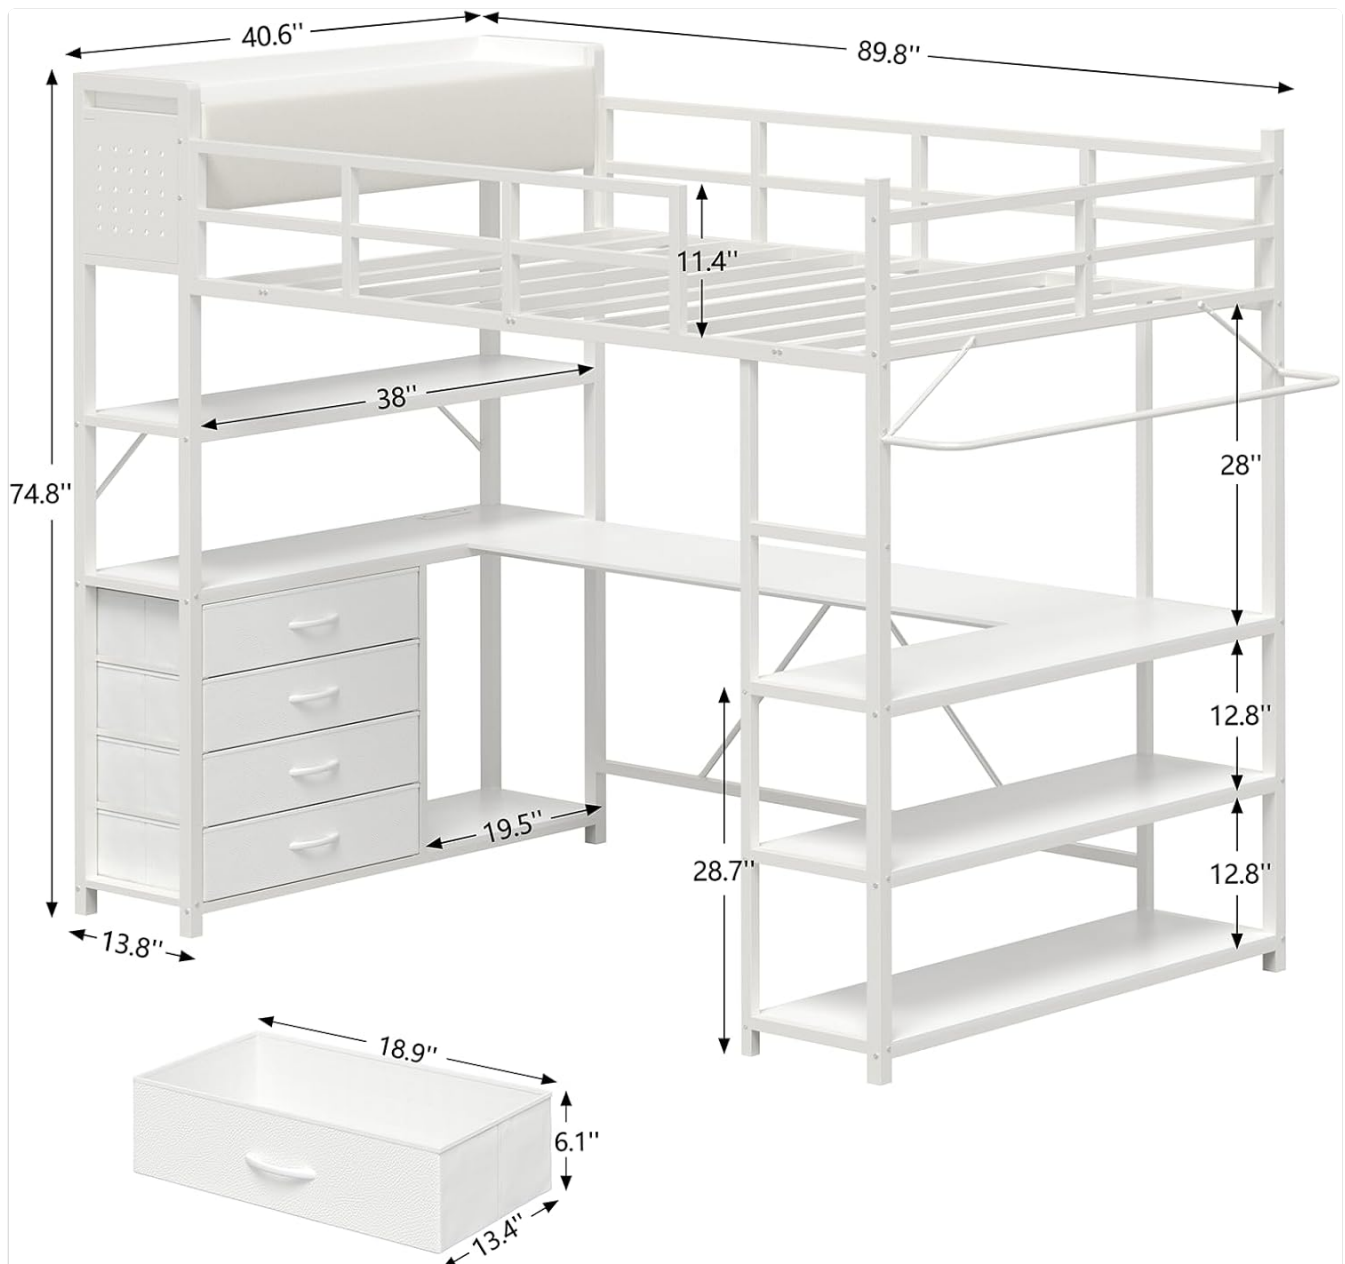

PRODUCT OVERVIEW

This manual provides detailed instructions for the assembly, operation, and maintenance of your CSZZD Twin Loft Bed. This versatile loft bed features a U-shaped desk, integrated storage, LED lighting, and a built-in charging station, designed to optimize space in smaller living areas.

The CSZZD Twin Loft Bed with U-Shaped Desk, showing its overall structure and integrated features in a modern room.

IMPORTANT SAFETY INFORMATION

Read all instructions carefully before assembly and use. Keep this manual for future reference.

ASSEMBLY INSTRUCTIONS

The CSZZD Twin Loft Bed requires assembly. It is recommended to have two people for assembly. All necessary tools and hardware are included.

Before You Begin

- Unpack all components and verify against the parts list included with your product.
- Clear a spacious area for assembly.
- Keep children and pets away from the assembly area.

Assembly Steps

Follow the detailed step-by-step instructions provided in the separate assembly guide included with your product. Ensure each part is correctly oriented and securely fastened.

Detailed dimensions of the CSZZD Twin Loft Bed, including height, length, and width measurements for the bed, desk, and storage components.