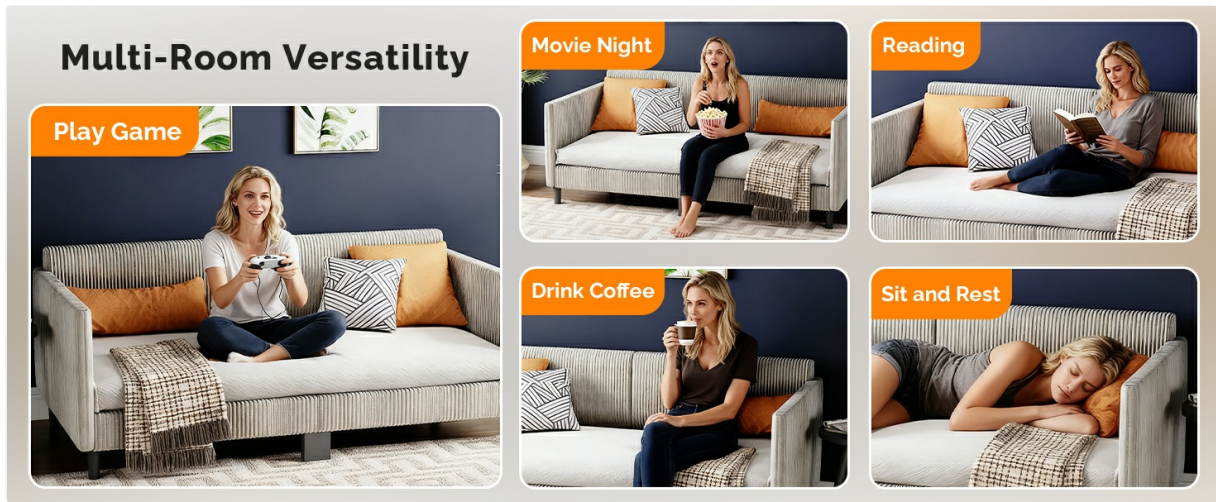

- **Comfortable Seating:** Utilize the daybed as a sofa for lounging, reading, or watching movies. The tufted finish and padded frame provide support for arms, back, and head.
- **Sleeping Area:** When needed, the daybed functions as a twin-size bed for overnight guests or personal use.
- **Placement:** Its compact design and modern style allow it to blend seamlessly into various rooms, including living rooms, bedrooms, guest rooms, or as a reading nook.

Image: The daybed shown in a room under natural, cold, and warm light conditions, demonstrating its adaptability to different environments.

Multi-Room Versatility

Image: A person comfortably resting their head on the soft, plush armrest of the daybed, highlighting its comfort features.