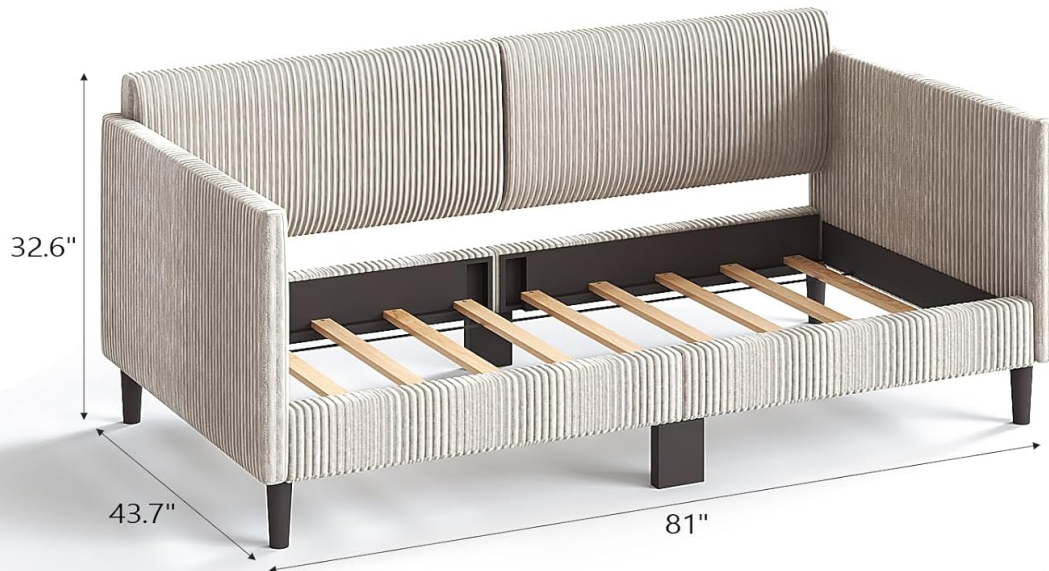

VINGLI Twin Size Corduroy Upholstered Daybed

VINGLI Twin Size Corduroy Upholstered Daybed Instruction Manual

Model: Twin Size Corduroy Upholstered Daybed

INTRODUCTION

This manual provides detailed instructions for the assembly, operation, maintenance, and troubleshooting of your VINGLI Twin Size Corduroy Upholstered Daybed. Please read all instructions carefully before assembly and use to ensure safe and proper operation of the product. Keep this manual for future reference.

Twin Daybed

330
Lbs

Use a standard twin size mattress

Image: Overview of the VINGLI Twin Size Corduroy Upholstered Daybed, showing its main structure and components.

SETUP AND ASSEMBLY INSTRUCTIONS

Assembly is required for this daybed. Please follow the step-by-step instructions provided in the separate assembly manual included with your product. The following general steps outline the process:

- **Comfortable Seating:** Utilize the daybed as a sofa for lounging, reading, or watching movies. The tufted finish and padded frame provide support for arms, back, and head.
- **Sleeping Area:** When needed, the daybed functions as a twin-size bed for overnight guests or personal use.
- **Placement:** Its compact design and modern style allow it to blend seamlessly into various rooms, including living rooms, bedrooms, guest rooms, or as a reading nook.

SPECIFICATIONS

Feature	Detail
Brand	VINGLI
Model Type	Sofa Bed / Daybed
Size	Twin
Color	Beige White
Upholstery Fabric Type	Corduroy
Frame Material Type	Engineered Wood, Corduroy
Weight Limit	330 Pounds
Seating Capacity	1
Assembly Required	Yes
Special Feature	Button Tufted
Room Type	Apartment, Bedroom, Guest Room, Living Room, Playroom
Indoor/Outdoor Usage	Indoor
Item Firmness Description	Soft