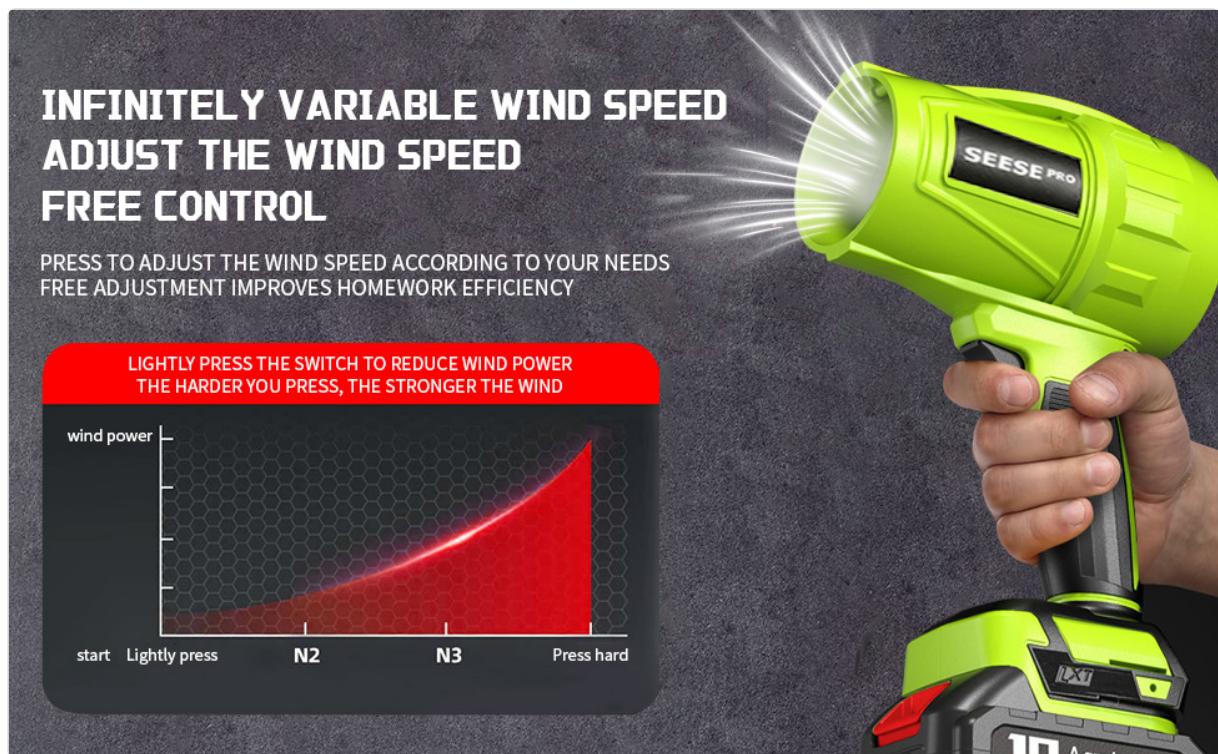

stronger the wind output.

Image: A diagram illustrating the infinitely variable wind speed control, where trigger pressure directly correlates to increased airflow.

3. Usage Scenarios:

The versatile design of the Seese Pro Blower allows for various applications:

- **Car Drying:** Use after washing to quickly dry vehicle surfaces, preventing water spots.
- **Lawn & Garden:** Clear leaves, grass clippings, and light debris from patios, driveways, and small lawn areas.
- **Garage & Workshop:** Blow away dust, sawdust, and other light particles from floors and workbenches.
- **Snow Removal:** Effectively clear light, powdery snow from vehicles, steps, and pathways.
- **Household Cleaning:** Ideal for dusting hard-to-reach areas, cleaning keyboards, and other light tasks.

Image: A visual representation of the blower's versatility, demonstrating its use for car drying, clearing leaves, assisting with fire starting, and removing snow.

MAINTENANCE

1. Cleaning:

- Ensure the blower is turned off and the battery is removed before cleaning.
- Wipe the exterior of the blower with a soft, damp cloth. Do not use harsh chemicals or abrasive cleaners.
- Clear any debris from the air intake and outlet vents to maintain optimal airflow.

2. Battery Care: