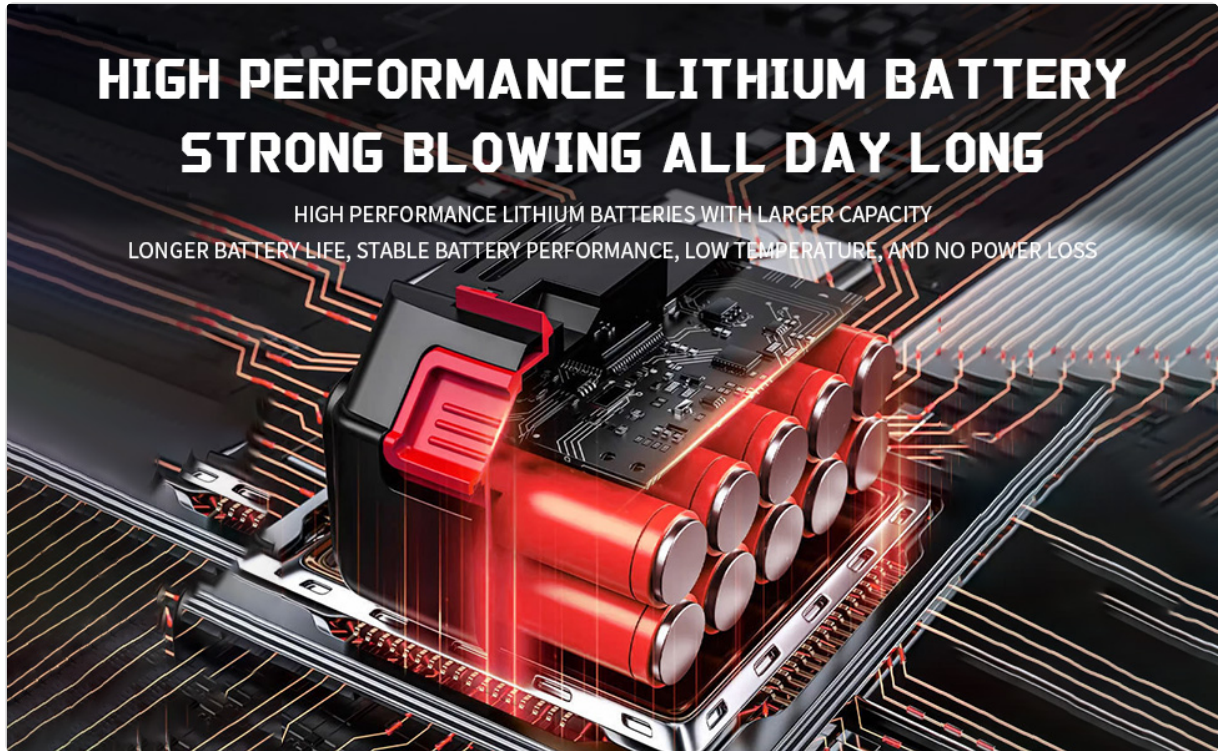

SETUP

---

1. Charging the Battery:

1. Connect the battery charger to a standard 120V AC outlet.
2. Slide the lithium battery onto the charger until it clicks into place.
3. Allow the battery to charge fully (approximately 30 minutes for a full charge). The indicator lights on the battery will show the charging status.
4. Once fully charged, disconnect the battery from the charger.

Image: The Seese Pro Blower's high-capacity lithium battery and charger, highlighting its 50-minute runtime and fast 30-minute charging capability.

2. Attaching the Battery to the Blower:

1. Align the charged battery with the battery slot on the bottom of the blower handle.
2. Slide the battery into the slot until it securely locks into place with a click.

3. Attaching the Nozzle:

1. Align the desired nozzle attachment with the air outlet of the blower.
2. Twist or push the nozzle until it is firmly attached.

OPERATING INSTRUCTIONS

---

1. Powering On/Off:

- To turn on the blower, press and hold the power trigger.
- To turn off the blower, release the power trigger.

2. Adjusting Wind Speed:

The Seese Pro Blower features infinitely variable wind speed control. The harder you press the trigger, the