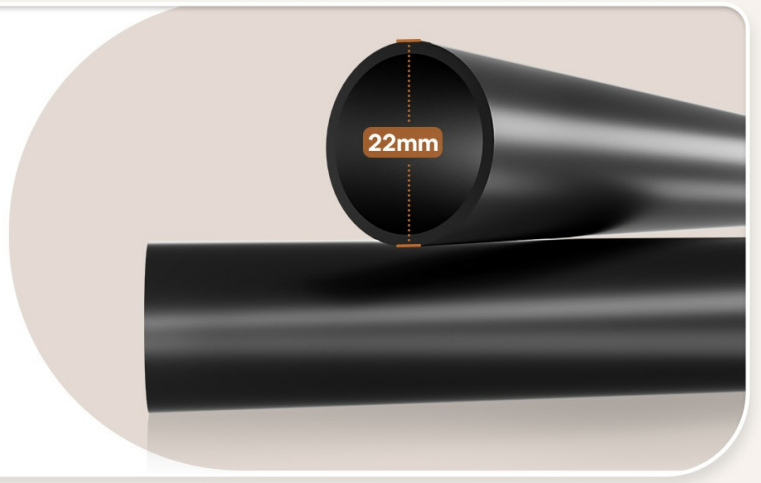

High-quality steel

Surface coating to prevent rusting of hangers

Safe and sturdy

No odor

Smooth surface

Image: An illustration detailing the multi-layer construction of the rack's steel tubes, featuring nano-coating for rustproofing and powder coating for a scratch-resistant finish, ensuring durability.

Assembly Instructions

The Homde Rolling Clothes Rack is designed for quick and straightforward assembly. All necessary parts and tools are included in the package. Follow the step-by-step instructions provided in the packaging for optimal setup. Typically, assembly can be completed by one person in under 15 minutes.

For a visual guide on assembly and product features, please refer to the official product video below:

Video: Official product video from Homde showcasing the key features, assembly, and versatility of the 31.5-inch clothes rack, including its load capacity, wheels, and various storage options.

Usage Scenarios

This versatile clothes rack can be utilized in various settings:

- **Bedroom:** As an additional clothing organizer for daily outfits or seasonal items.
- **Laundry Room:** Ideal as a drying rack for delicate garments or items that cannot be tumble-dried.
- **Entryway:** Functions as a coat stand for guests or everyday outerwear.
- **Boutiques/Pop-up Shops:** Perfect for displaying apparel due to its compact size and mobility.
- **Guest Rooms:** Provides convenient hanging and storage space for visitors.