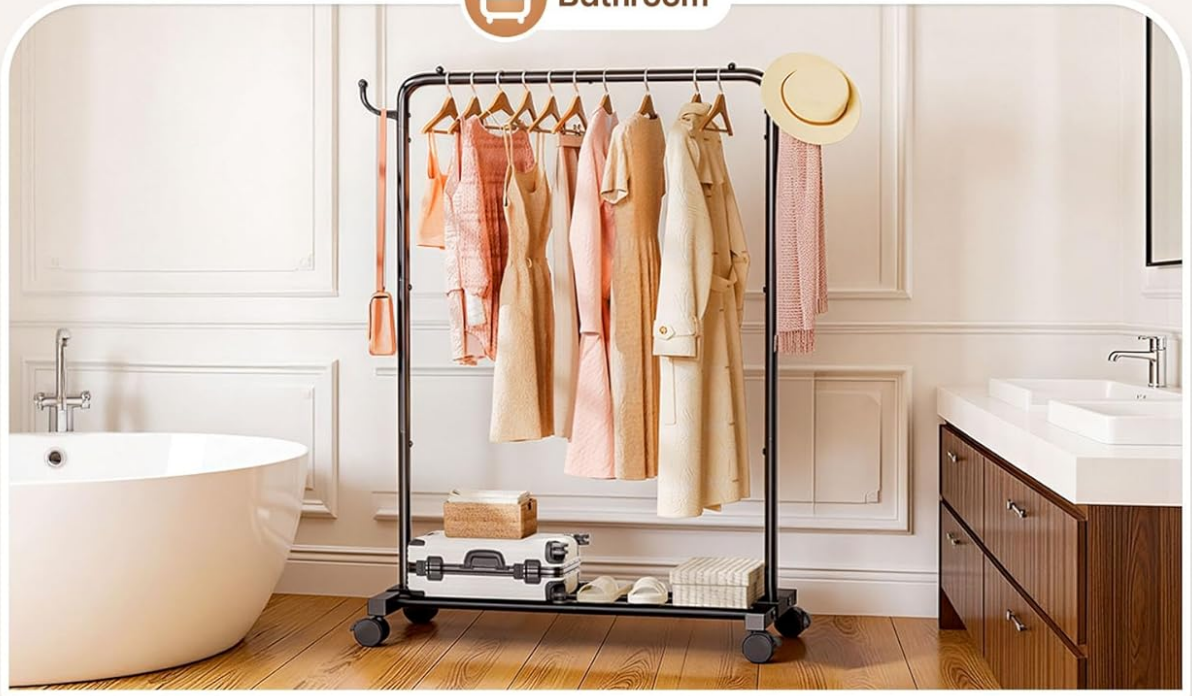

Bathroom

Bedroom

Entrance Hall