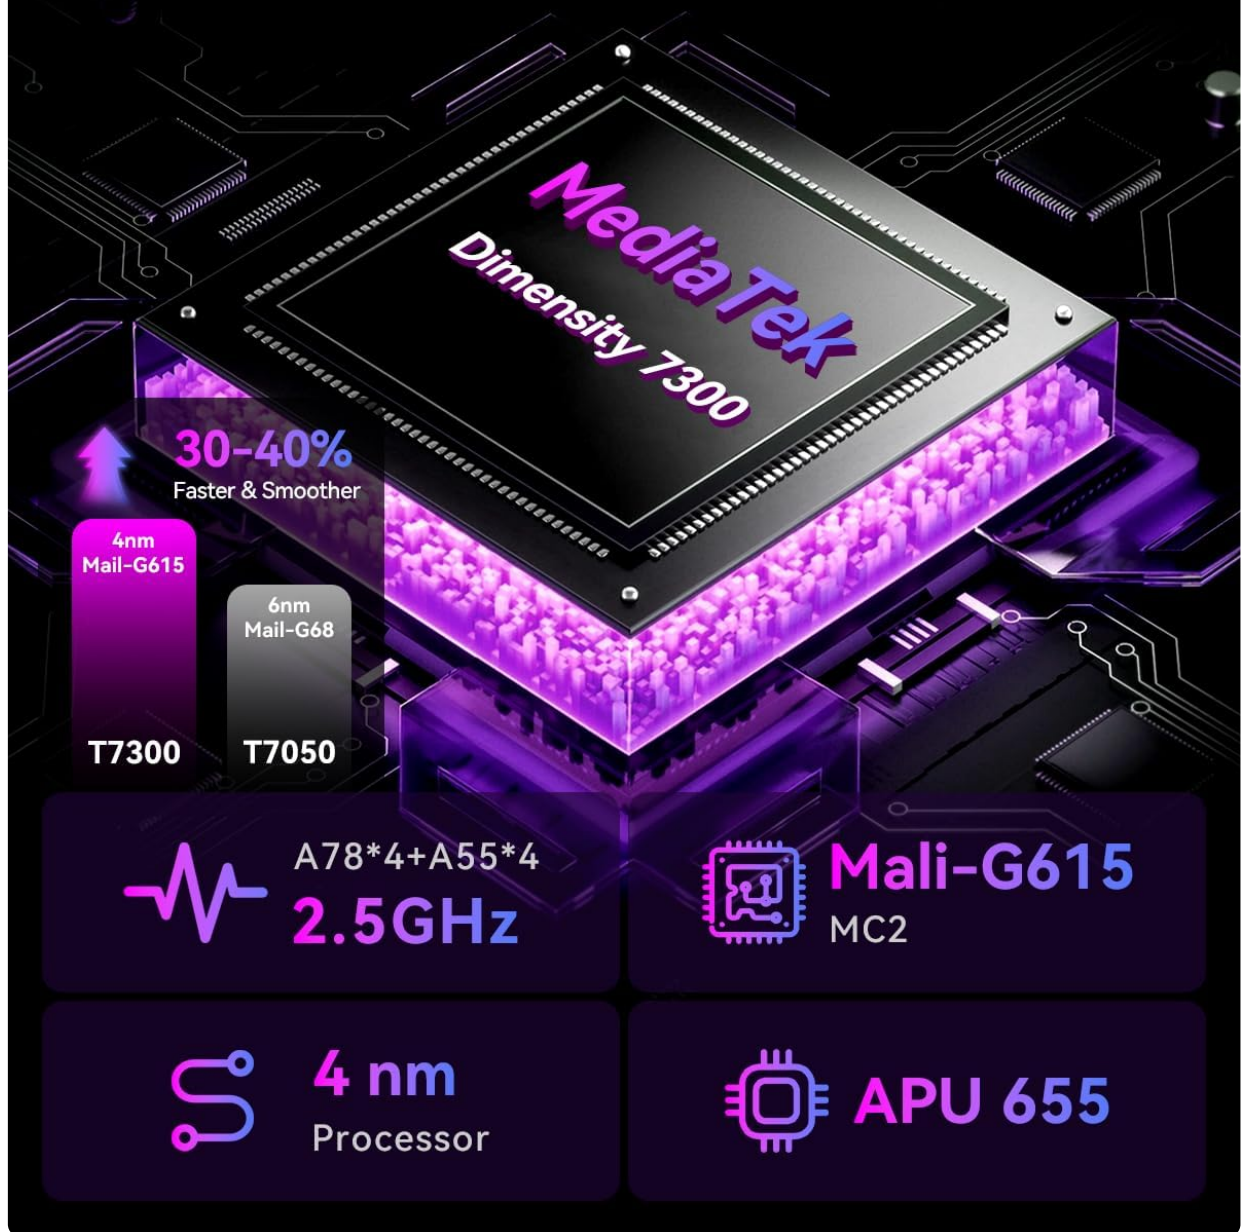

MediaTek Dimensity 7300

8GB LPDDR5+12GB RAM
256GB UFS 3.1 +2TB TF

90Hz
Refresh Rate

90Hz

1920x1200
FHD

400 Nit

Dual Speakers

Android 15

6050mAh Battery

5MP+20MP Camera

Wi-Fi 6E

BT 5.4

Quad-GPS

Face
Recognition

Dual
Speakers

6-Axis
Gyro Sensor

An image detailing the MediaTek Dimensity 7300 chipset with Mali-G615 MC2 GPU, emphasizing its speed and 4nm process for powerful performance.

MediaTek Dimensity 7300, Unlock Elite Speed

An image illustrating the tablet's memory configuration: 8GB LPDDR5 RAM, 12GB Virtual RAM, 256GB UFS 3.1 ROM, and 2TB Expandable storage for seamless multitasking.