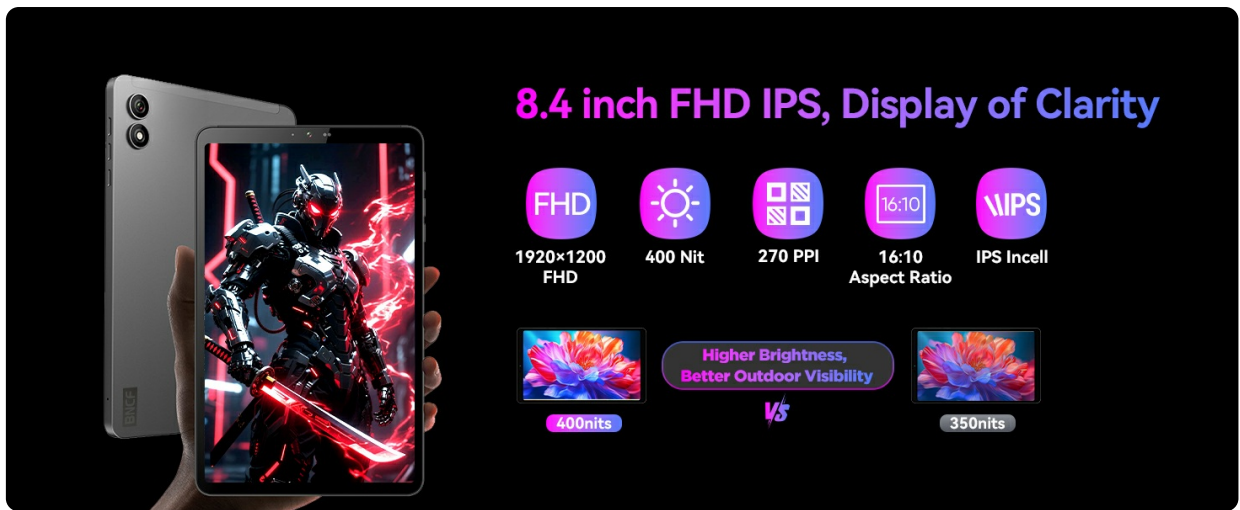

This video provides an introduction to the Bpad Mini Ultra, showcasing its design and various features in action.

2.1 Display and Visual Experience

The Bpad Mini Ultra features an 8.4-inch Full HD+ (1920x1200) IPS display with a 90Hz refresh rate and 400 nits brightness. This provides clear, vibrant visuals and smooth scrolling for an immersive viewing experience. The 16:10 aspect ratio is optimized for widescreen content.

20 + 256GB (2TB TF) Storage, Seamless Multitasking

8GB LPDDR5
RAM

12GB Virtual

256GB UFS
3.1 ROM

2TB Expandable

An image highlighting the 8.4-inch FHD IPS display with 1920x1200 resolution, 400 Nits brightness, 270 PPI, and 16:10 aspect ratio.