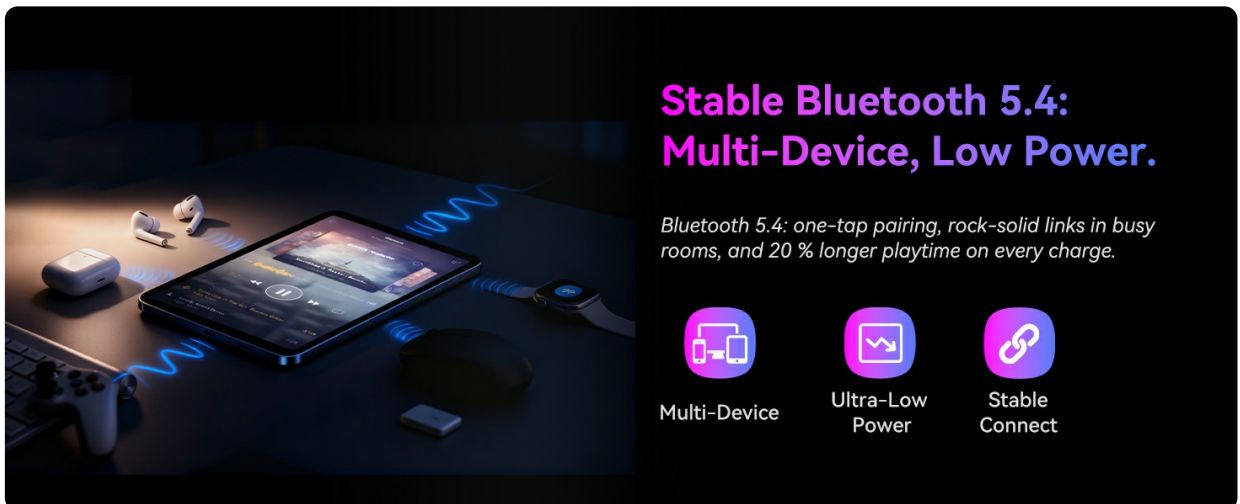

Stable Bluetooth 5.4: Multi-Device, Low Power.

Bluetooth 5.4: one-tap pairing, rock-solid links in busy rooms, and 20% longer playtime on every charge.

Multi-Device

Ultra-Low Power

Stable Connect

An image showing the tablet's Quad-GPS support (GPS, BeiDou, GLONASS, Galileo) for accurate and reliable navigation.