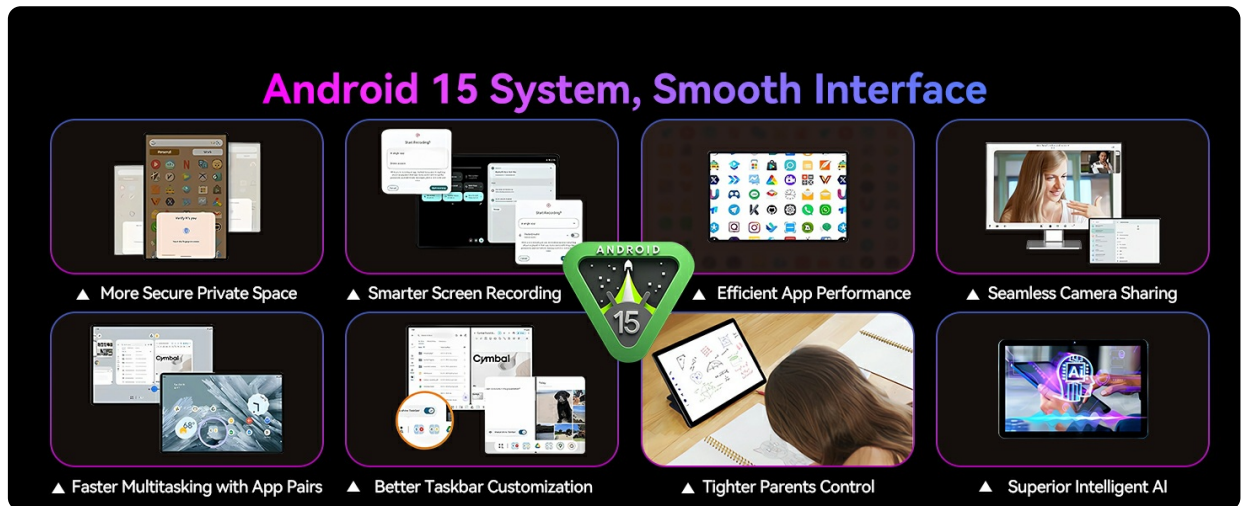

supports 18W PD fast charging, though it comes with a 10W adapter.

An image showing the tablet being charged via its Type-C port, highlighting 18W fast charging support for its 6050mAh battery.

2. OPERATING YOUR TABLET

This video provides an introduction to the Bpad Mini Ultra, showcasing its design and various features in action.

2.1 Display and Visual Experience

The Bpad Mini Ultra features an 8.4-inch Full HD+ (1920x1200) IPS display with a 90Hz refresh rate and 400 nits brightness. This provides clear, vibrant visuals and smooth scrolling for an immersive viewing experience. The 16:10 aspect ratio is optimized for widescreen content.