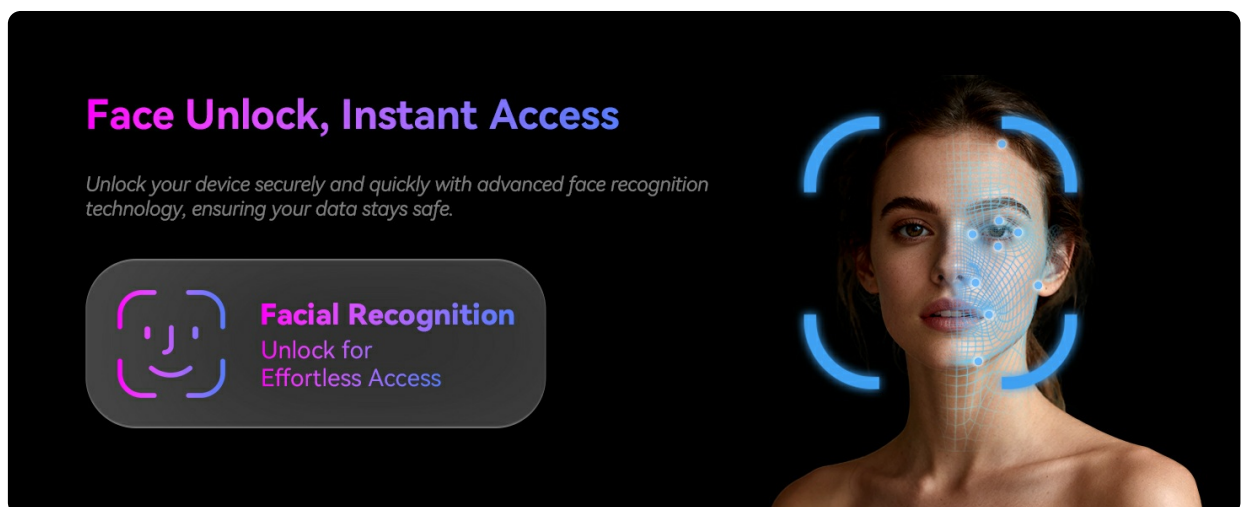

Manuals.plus /

- › BNCF /
- › BNCF Bpad Mini Ultra 8.4" Android 15 Tablet User Manual

BNCF Bpad Mini Ultra

BNCF Bpad Mini Ultra 8.4" Android 15 Tablet User Manual

INTRODUCTION

This manual provides detailed instructions for setting up, operating, and maintaining your BNCF Bpad Mini Ultra 8.4" Android 15 Tablet. Please read this manual thoroughly before using your device to ensure proper functionality and to maximize your user experience.

1. INITIAL SETUP

1.1 Unboxing Your Tablet

Carefully open the product packaging and ensure all components are present. The standard package includes the BNCF Bpad Mini Ultra tablet, a protective case, user manual, charger, SIM card ejection pin, and a Type-C cable.

This video demonstrates the unboxing process of the BNCF Bpad Mini Ultra tablet, showing the contents included in the package.

An image showing the BNCF Bpad Mini Ultra tablet, protective case, user manual, gift box, charger (5V/2A), SIM card ejection pin, and Type-C cable (5V/2A).

1.2 Powering On/Off

To power on your tablet, press and hold the Power button located on the side of the device until the screen lights up. To power off, press and hold the Power button, then select 'Power off' from the options displayed