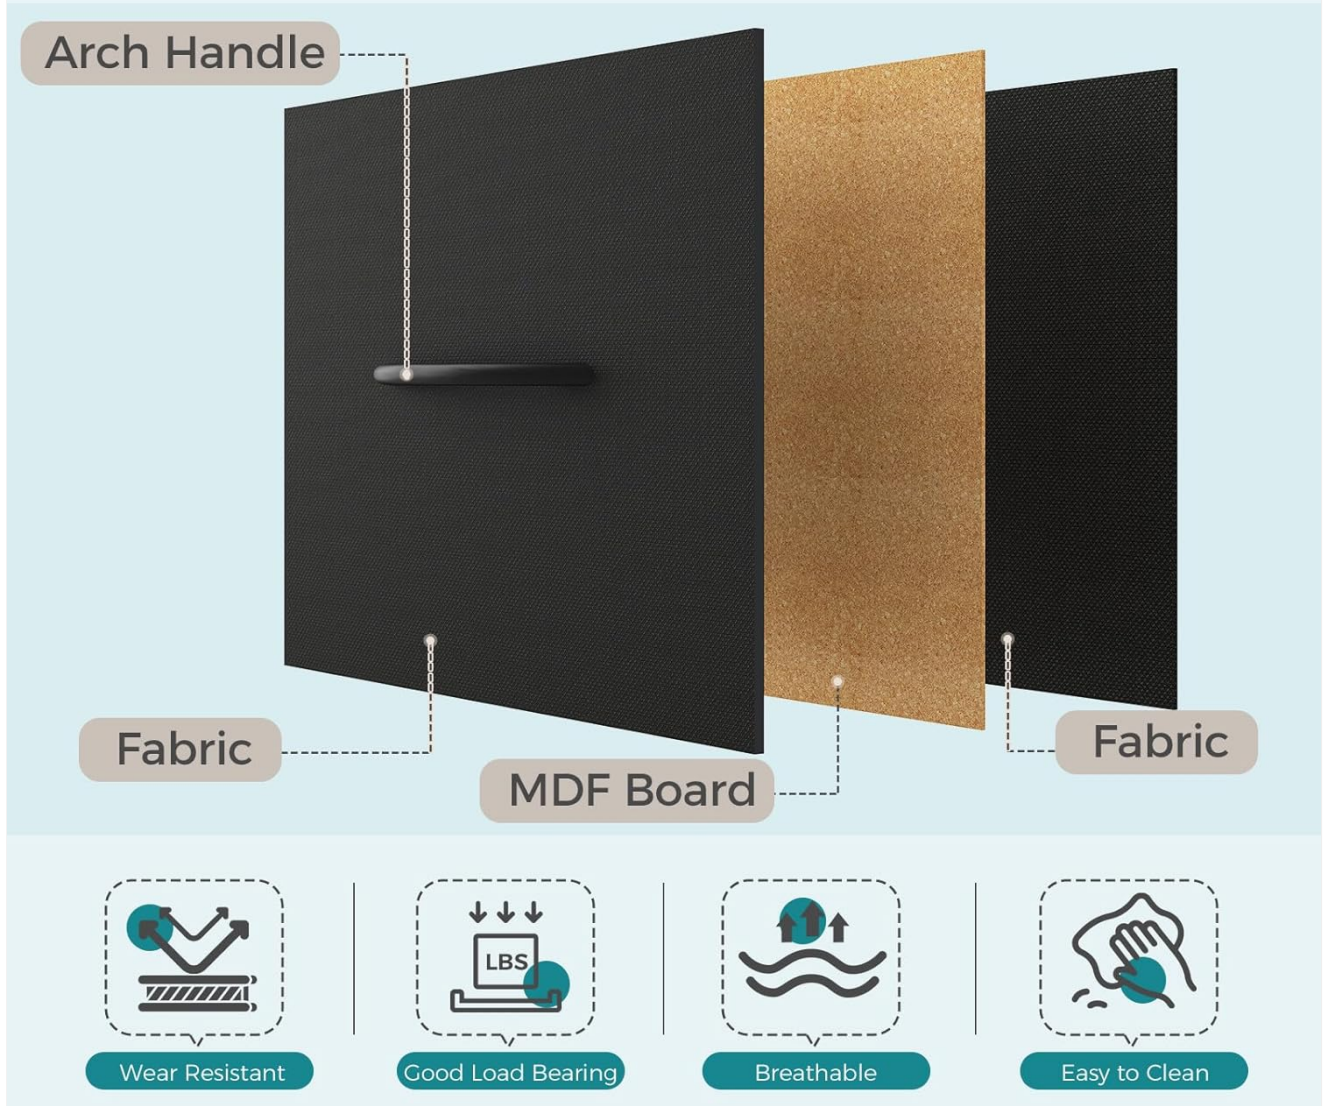

STURDY STEEL FRAME

Wooden
Tabletop

Removable Plastic
Guide Rail

Adjustable
Feet

Image: Detailed diagram illustrating the sturdy steel frame, wooden tabletop, removable plastic guide rails, and adjustable feet components.

UPGRADED BREATHABLE

3 Layers Fabric Material

Image: Close-up of the 3-layer fabric material used for the drawers, highlighting its construction and features.

Image: Components for structural stability, including the anti-tilt device, adjustable feet, and removable drawer slide rails.

OPERATING INSTRUCTIONS

The OLIXIS 5-Drawer Fabric Dresser provides organized storage with its fabric bins. The wooden top surface is suitable for placing frequently used items, decor, or a television.

Drawer Usage and Capacity: