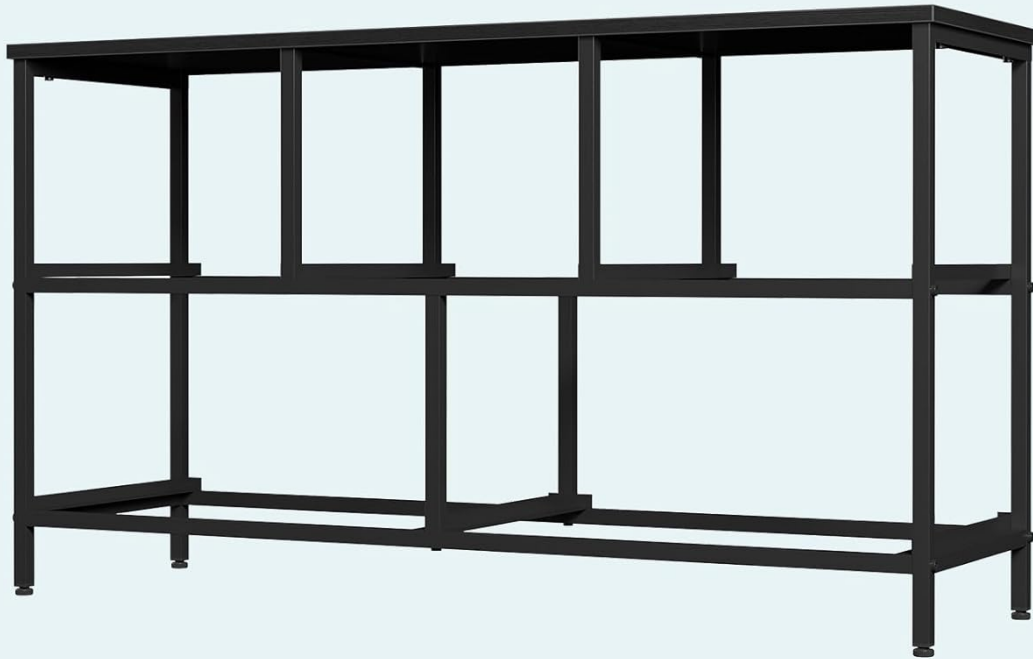

PRODUCT OVERVIEW

The OLIXIS 5-Drawer Fabric Dresser is a versatile storage solution designed for various spaces including bedrooms, closets, living rooms, and hallways. It features a sturdy metal frame, a wooden top, and five fabric drawers, offering ample storage for organizing daily necessities. This unit can also function as a TV stand for televisions up to 45 inches.

Image: The OLIXIS 5-Drawer Fabric Dresser, showcasing its design and placement in a living room environment.

Image: The OLIXIS 5-Drawer Fabric Dresser positioned in a bedroom, demonstrating its utility as bedroom furniture.

STURDY STEEL FRAME

Wooden
Tabletop

Removable Plastic
Guide Rail

Adjustable
Feet

Image: Detailed diagram illustrating the sturdy steel frame, wooden tabletop, removable plastic guide rails, and adjustable feet components.

OPERATING INSTRUCTIONS

The OLIXIS 5-Drawer Fabric Dresser provides organized storage with its fabric bins. The wooden top surface is suitable for placing frequently used items, decor, or a television.

Drawer Usage and Capacity: