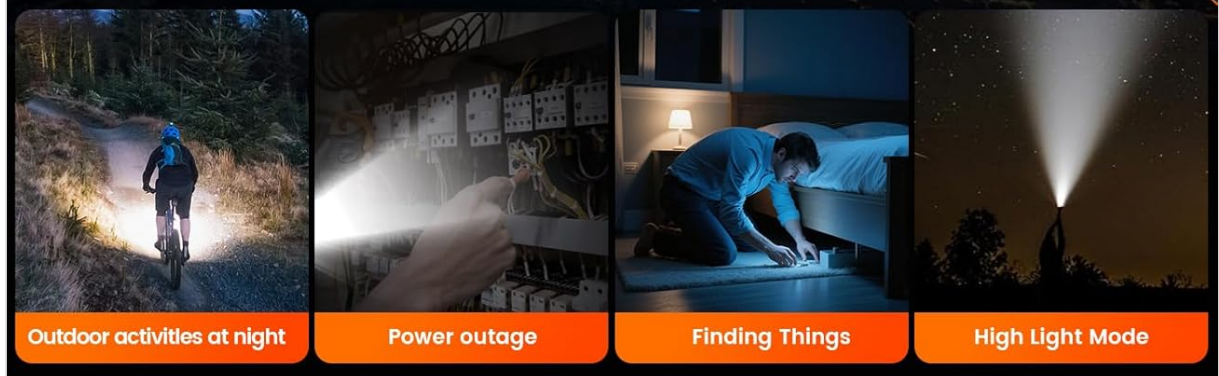

Powerful LED Flashlight

Your Light, Always Within Reach.

Image: The HIRREO EF18 Smart Watch demonstrating its Bluetooth calling feature with a dial pad and call logs, alongside smart notifications from various social media applications.