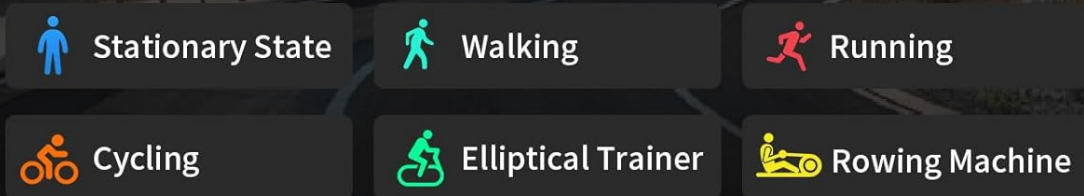

114 Sports Modes

Image: The HIRREO EF18 Smart Watch highlighting its military-grade quality, including dustproof, extreme temperature resistance, waterproof up to 5 ATM, and anti-impact features.

6. TROUBLESHOOTING