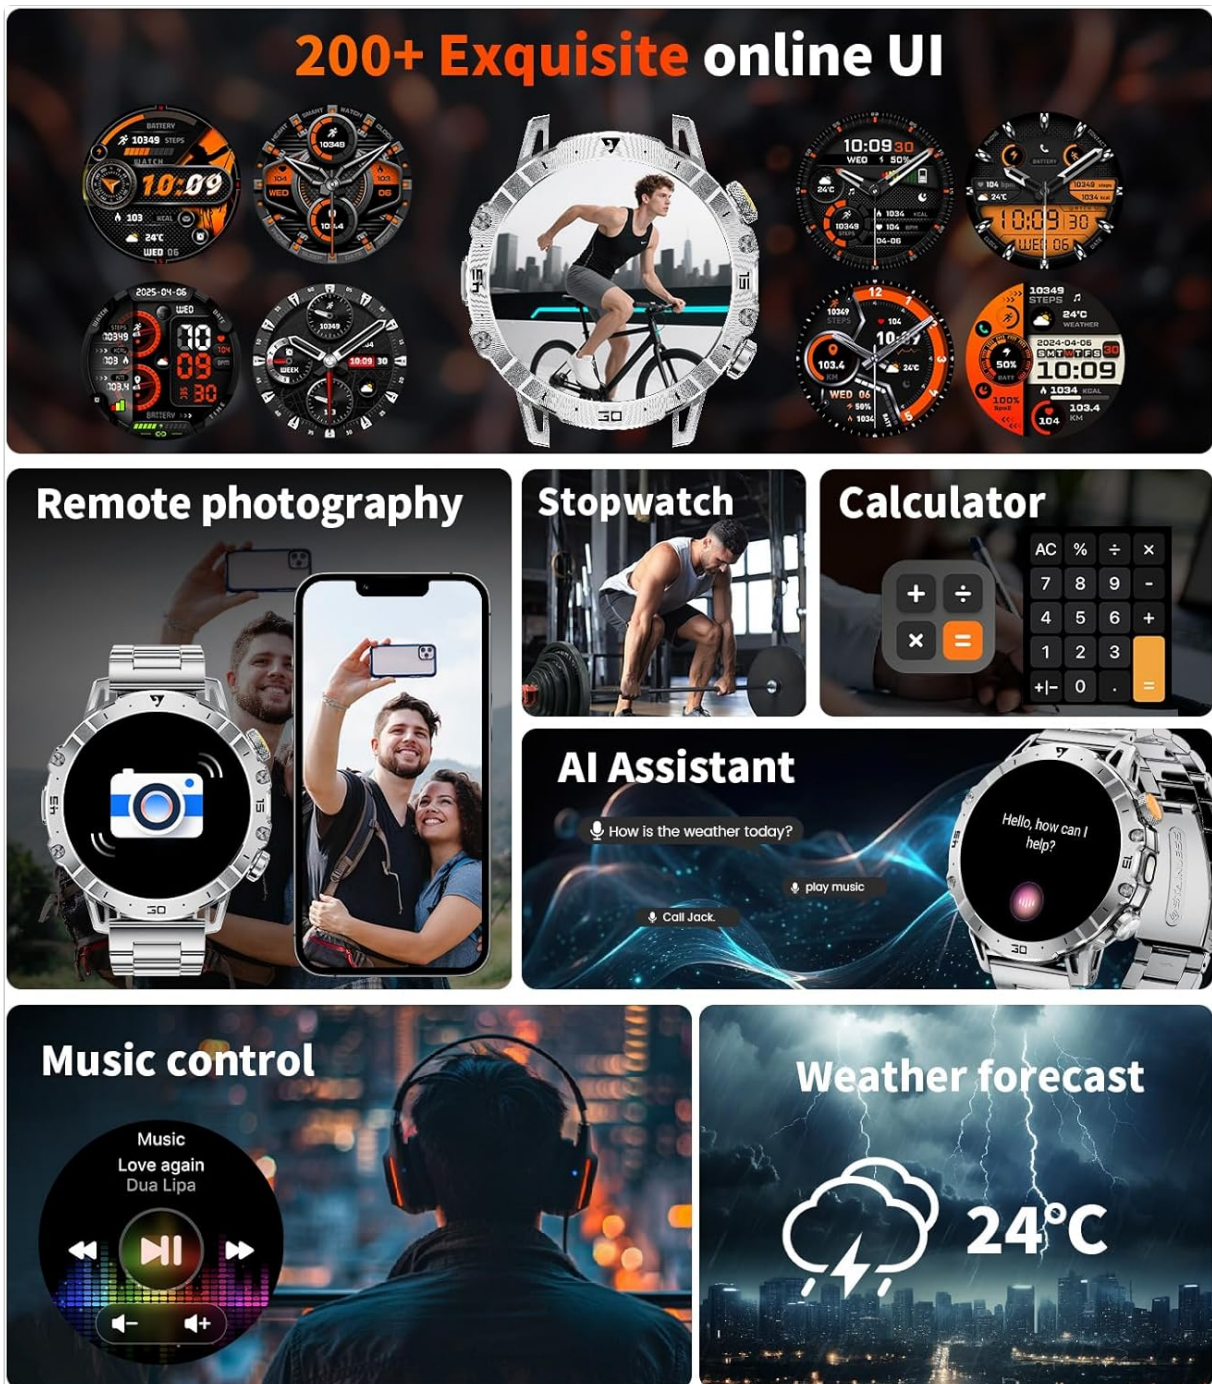

HIRREO EF18

HIRREO EF18 Military Smart Watch User Manual

Model: EF18

1. INTRODUCTION

Thank you for choosing the HIRREO EF18 Military Smart Watch. This device is designed to provide a robust and feature-rich experience, combining advanced health monitoring, comprehensive fitness tracking, and smart connectivity. Featuring a durable design and a large HD screen, your smartwatch is built to withstand various conditions while keeping you connected and informed.

2. PACKAGE CONTENTS

- Smart Watch
- Stainless Steel Strap + 2 Silicone Straps
- Strap Accessories
- USB + Type-C Charger
- Instruction Manual

3. SETUP

3.1 Initial Charging

Before first use, fully charge your HIRREO EF18 Smart Watch. The device is equipped with a 1000mAh large-capacity battery, offering 7-10 days of daily use and up to 45 days of standby time on a single charge. Use the provided Type-C or USB charger for convenient charging.

Image: The HIRREO EF18 Smart Watch showcasing its 1000mAh large capacity battery and charging capabilities. It highlights extended battery life compared to other smartwatches.

3.2 App Download and Pairing

To unlock the full potential of your smartwatch, download the companion app. The HIRREO EF18 is compatible with iOS 11.0 and above (calls require iOS 13 and above) and Android 5.0 and above, with BT4.0 connectivity.