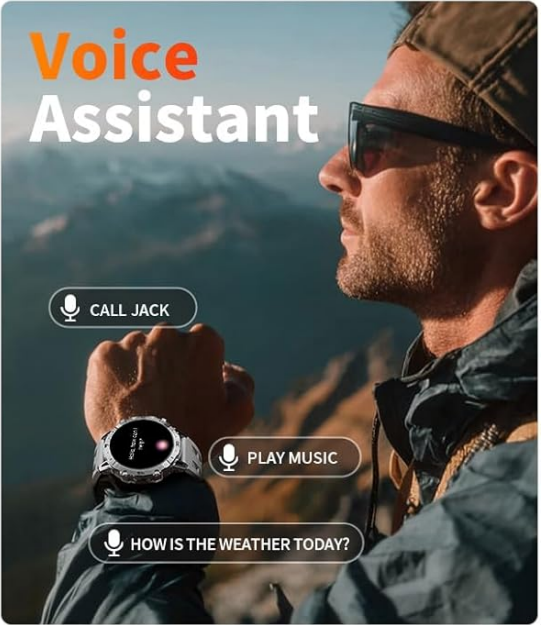

Military-Grade Quality

Image: The HIRREO EF18 Smart Watch showcasing its smart health monitoring features, including heart rate, blood oxygen, and sleep tracking data on its display.

4.3 Sports Modes

The smartwatch offers 8 built-in sports modes (walking, running, hiking, cycling, basketball, swimming, badminton, football) and over 100 additional sports programs accessible via the companion app (tennis, rugby, yoga, dancing, skiing, rowing machine, elliptical trainer, etc.). Track your steps, calories burned, distance, and more during your workouts.

Image: The HIRREO EF18 Smart Watch highlighting its 114 sports modes, showing a user cycling and the watch displaying exercise records like calories, distance, and steps.

4.4 Connectivity (Bluetooth Calling & Notifications)