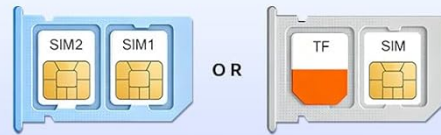

## 2.2 Inserting SIM and TF Cards

1. Locate the SIM card tray on the side of your phone.
2. Insert the SIM ejector pin into the small hole next to the tray and press gently until the tray pops out.
3. Place your Nano SIM card(s) and/or TF card into the designated slots on the tray. Ensure the gold contacts face downwards.
4. Carefully push the tray back into the phone until it is flush with the side.

### Two Lines, One Phone

SIM 1+ SIM 2 or SIM 1 + TF Card