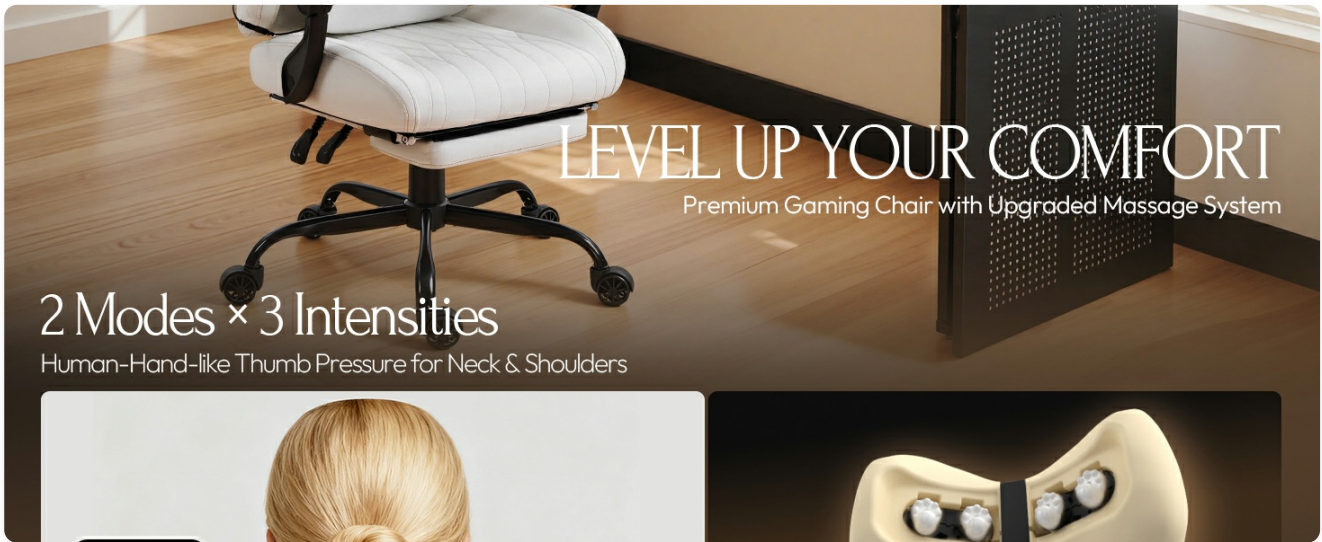

Retractable Footrest

For enhanced relaxation, pull the footrest out from beneath the seat. It extends to provide leg support when reclining. Push it back in when not in use.

Shiatsu Neck Massager

The headrest features a built-in Shiatsu massager with 3-speed intensity and heat function. Connect the USB cable from the headrest to a power source (e.g., USB port on a computer or a power bank) to activate. Controls are typically located on the massager unit itself.

Figure 3: The Shiatsu neck massage pillow offers 3-speed intensity and heat. It can rotate clockwise or counter-clockwise to relieve neck tension.

Lumbar Support Massage

The lumbar pillow provides deep-tissue massage with 3 intensity levels. Connect its USB cable to a power source to activate. The pillow can be adjusted vertically along the backrest for personalized support.