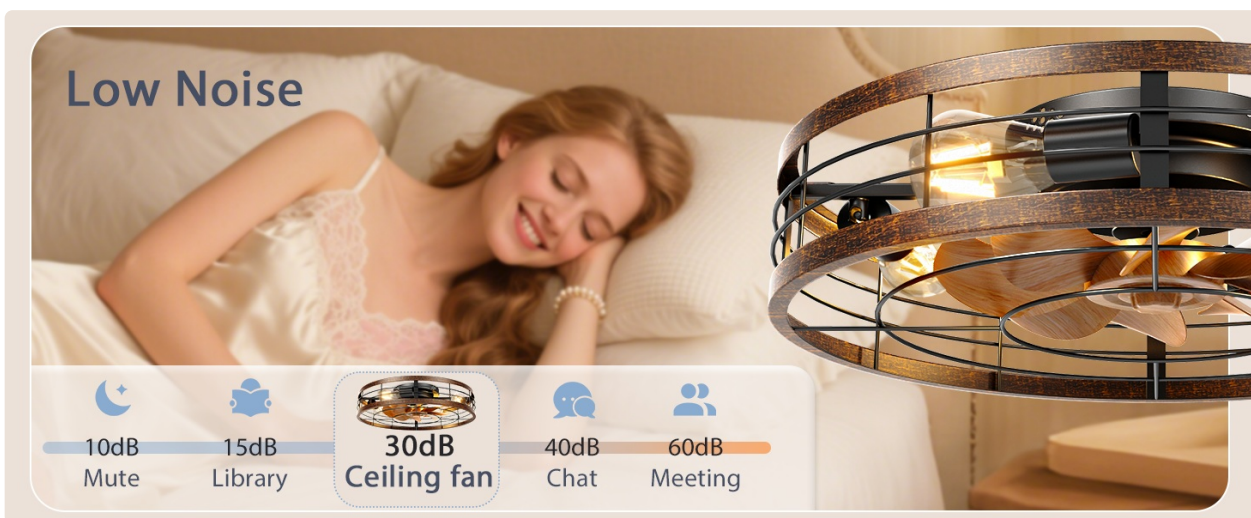

Bedroom

Living room

Restaurant

Image: Displays the remote control with buttons for forward/reverse, light ON/OFF, 6 fan speeds, and 1/2/4-hour timer settings.

5.2 APP Control Operation

The fan can also be controlled via a smartphone application. This offers additional smart features.

Your browser does not support the video tag.

Video: Demonstrates the features of the VOLISUN Caged Ceiling Fan with Lights, including remote and app control, showing how to adjust settings.

Your browser does not support the video tag.

Video: A tutorial on how to pair the VOLISUN Caged Ceiling Fan with the mobile application for smart control.

Image: Shows a smartphone displaying the app control interface for the fan, with a QR code for app download. The app allows control over fan and light functions.