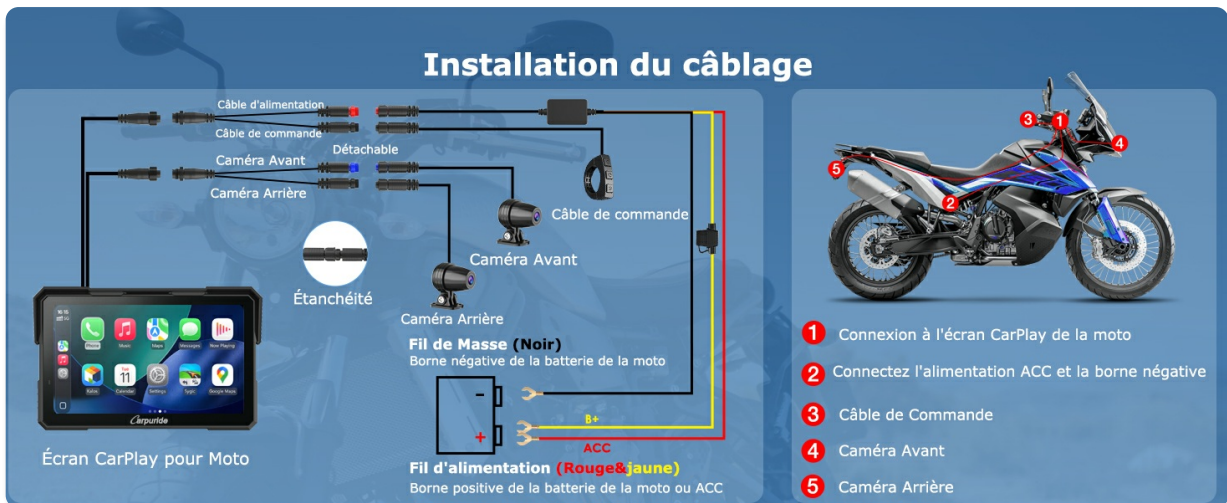

- 1x 64GB TF Card

This image displays all items included in the Carpuride W702 Plus package: the 7-inch CarPlay display, power cable, two cameras, wired controller, ring-shaped bracket, user manual, USB cable, and a 64GB TF card.

Your browser does not support the video tag.

This video provides an unboxing experience for a Motorcycle Smart Screen, showing the contents of the package.

3. SETUP AND INSTALLATION

The Carpuride W702 Plus is designed for easy installation on various motorcycles. Follow these steps for proper setup: