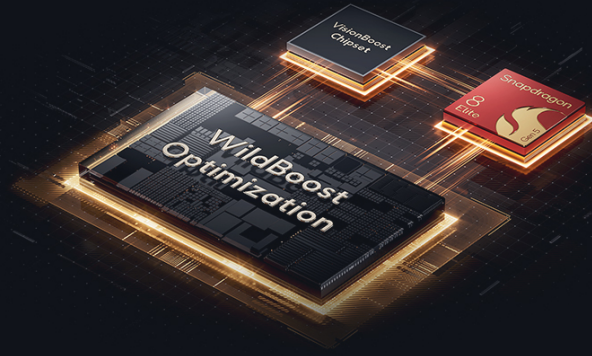

### 3.4. Performance and System

Powered by the Snapdragon 8 Elite Gen 5 processor, the POCO F8 Ultra delivers exceptional performance for demanding applications and gaming. It features a 3nm process and an all-big-core CPU architecture for efficiency and power. The LiquidCool 3D cooling system ensures sustained performance.

Image: LiquidCool 3D cooling system.