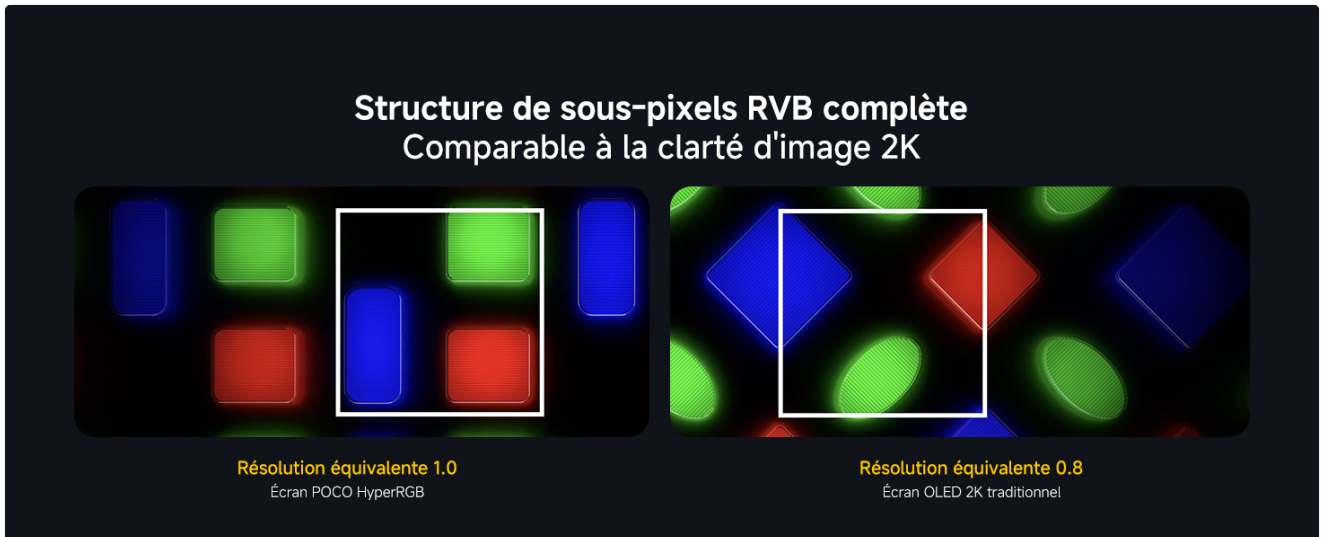

## 3.5. Audio Experience

Experience revolutionary mobile audio with Sound by Bose. The device features symmetrical stereo speakers with an independent bass chamber, providing rich bass, clear vocals, and an immersive soundstage.