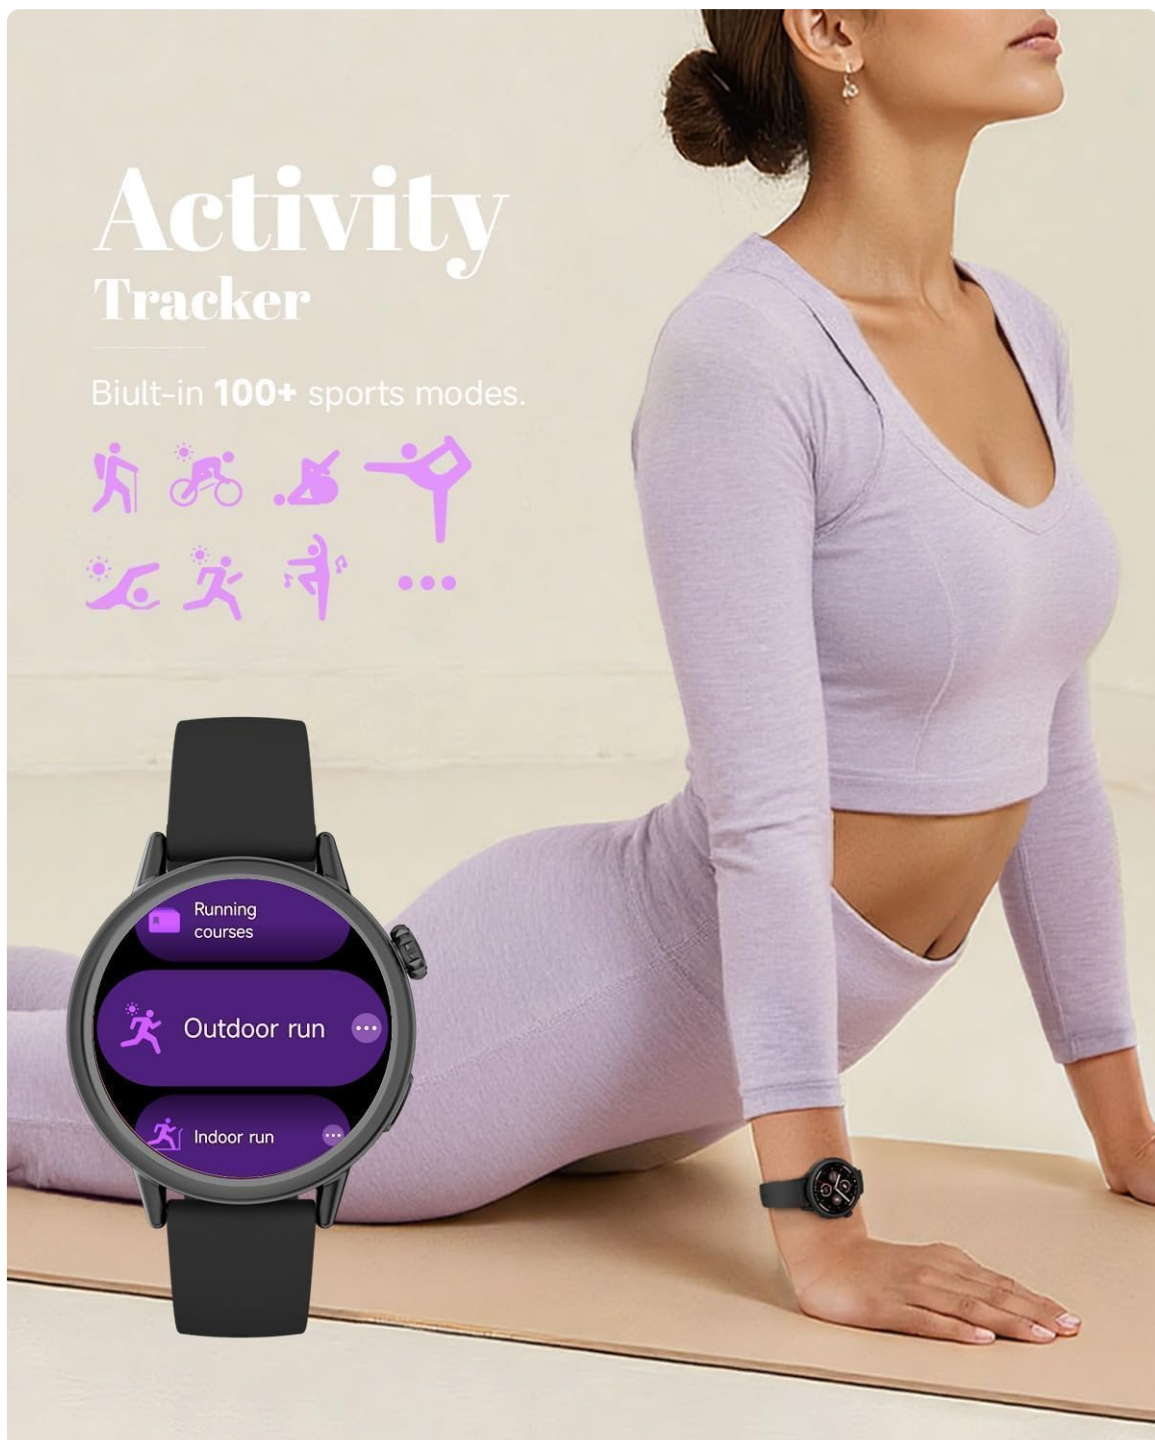

2. WHAT'S IN THE BOX

- TOOBUR DR07 Petite Smart Watch
- Charging Cable
- User Manual (this document)

3. PRODUCT OVERVIEW

The TOOBUR DR07 features a sleek, lightweight design with a 1.45-inch (37mm) AMOLED display, ensuring vibrant colors and clear visuals. Its skin-friendly silicone strap provides comfort for all-day wear. The watch is equipped with a physical knob for easy navigation.

The smartwatch continuously tracks various health metrics:

- **Steps, Calories, Distance:** Automatically recorded 24/7.
- **Heart Rate:** Continuous heart rate monitoring.
- **Sleep Monitor:** Tracks sleep quality, including light, deep, and REM sleep stages.
- **Mood:** Monitors emotional fluctuations.

Figure 4: The Activity Tracker feature on the TOOBUR DR07, showing real-time fitness data during exercise.

Figure 5: The Sleep Monitor interface on the TOOBUR DR07, providing detailed insights into sleep patterns.