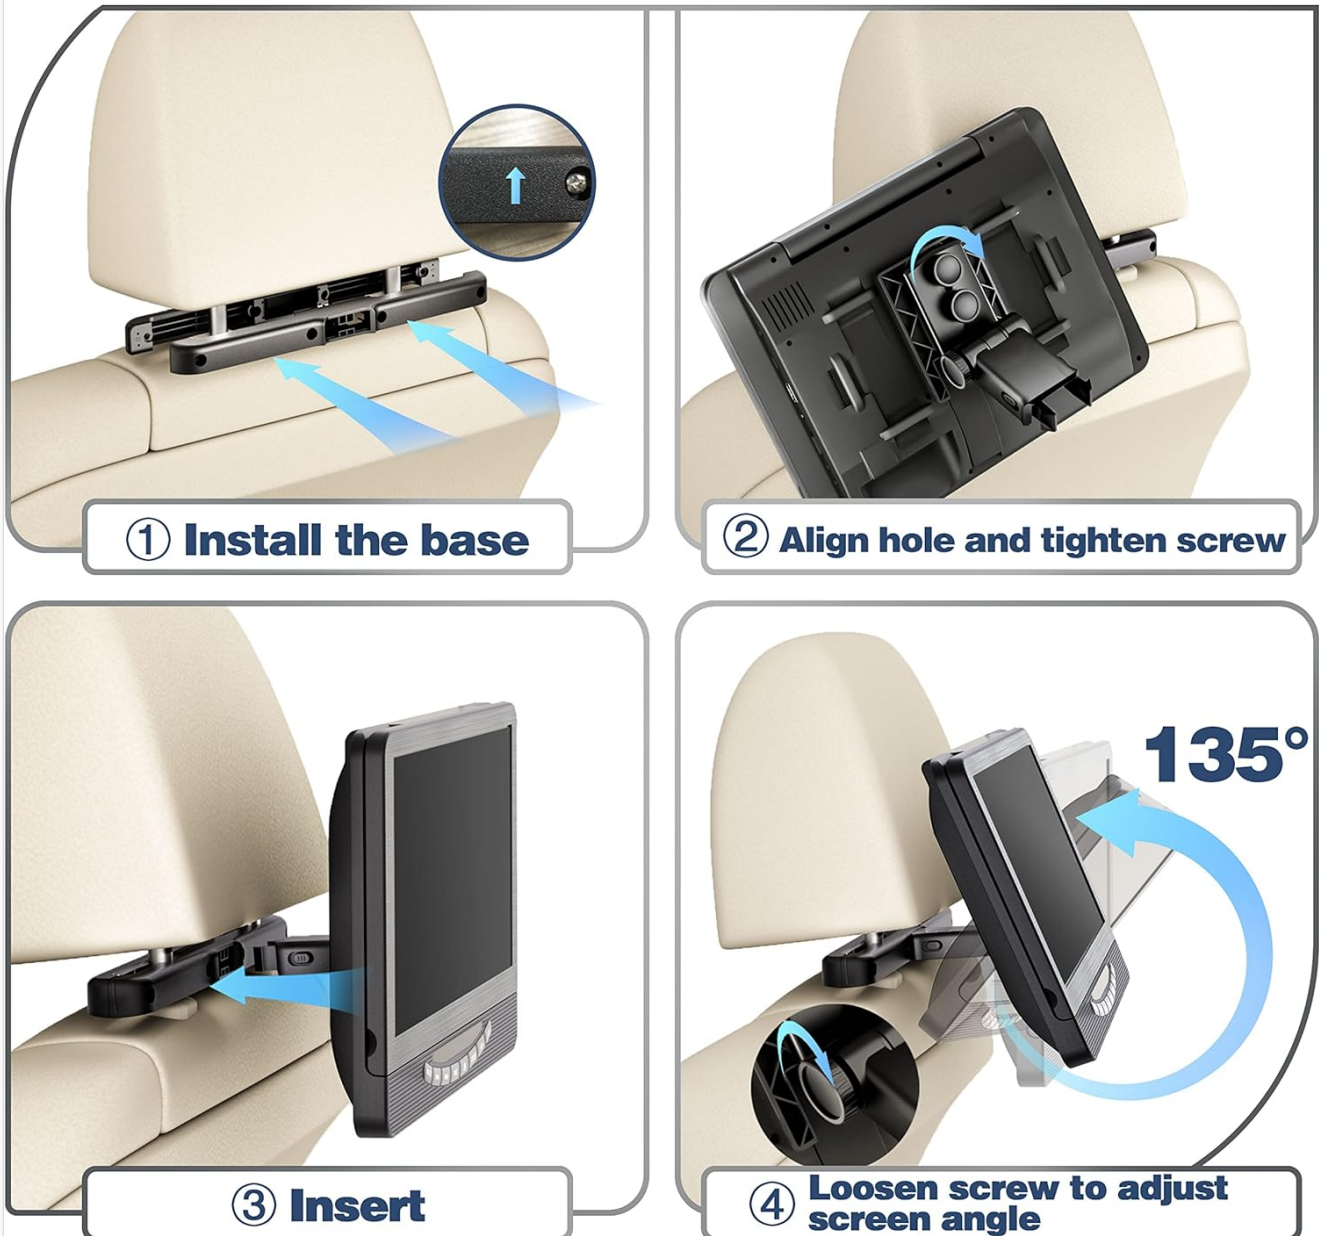

1. **Install the Base:** Attach the mounting bracket base to the headrest posts.
2. **Align and Tighten:** Align the holes and use the provided screwdriver to tighten the screws, securing the bracket firmly.
3. **Insert Player:** Slide the portable DVD player onto the installed mounting bracket.
4. **Adjust Screen Angle:** Loosen the screw on the bracket to adjust the screen to your desired viewing angle (up to 135 degrees), then tighten to secure.

For additional security, use the provided headrest straps to further stabilize the players.

Fast and Easy Installation

Figure 2: Step-by-step guide for headrest mounting.

Powering the Device

The device features a built-in rechargeable battery for portable use. For extended use or charging, three power options are available: