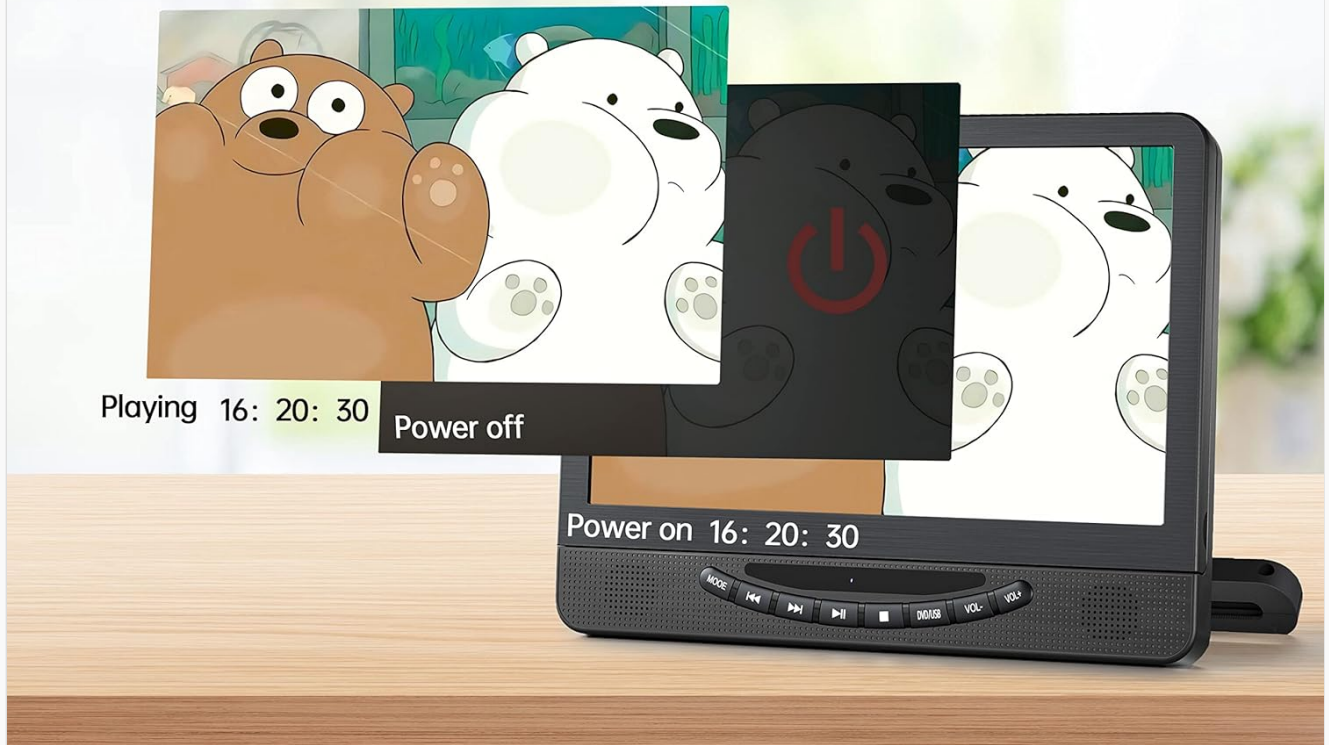

Last Memory & Multi-Formats

Video Formats:

VOB / AVI / FLV / DAT / XVID / DIVX / MPEG 1, MPEG 2

DVD Formats:

DVD, CD, VCD, SVCD, DVD±R, DVD±RW, CD±R, CD±RW (Blu-Ray not supported)

Audio Formats:

MP3, WMA

Image Formats:

JPG/JPEG

Figure 6: Media format compatibility and auto-resume feature.

Audio and Viewing Experience

- **Built-in Speakers:** Each player has dual front-facing speakers for clear audio.
- **Headphone Jacks:** Individual headphone jacks on each screen allow for private listening.
- **Adjustable Viewing Angles:** Screens can be tilted to optimize viewing comfort.

Syncing to a Television

You can connect the portable DVD player to a television using the included RCA cable to enjoy content on a larger screen. Connect the RCA cable from the DVD player's AV output to the corresponding AV input ports on your television.