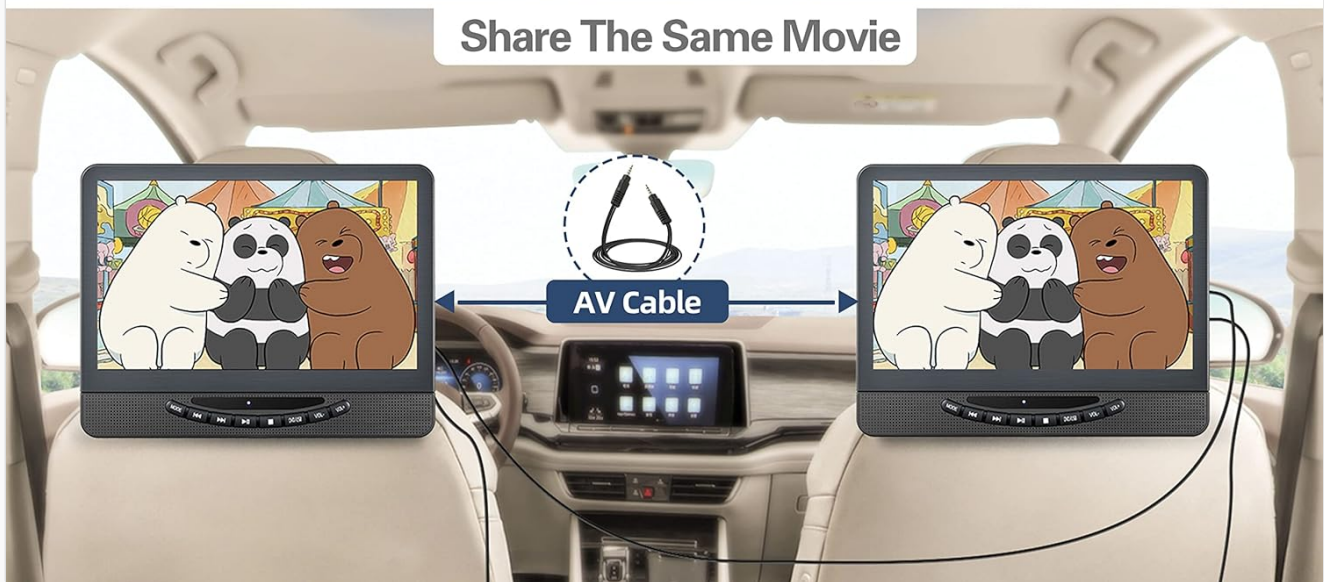

One Order to Get Double Happiness

Figure 4: Dual screen viewing options.

HDMI Input (Screen Mirroring)

The HDMI input port allows you to connect external devices and mirror their content onto the DVD player's screen in up to 1080P. This is useful for playing videos, games, or shows from smartphones, tablets, laptops, or gaming consoles (e.g., Nintendo Switch).

Note:

- This device supports HDMI **input only**, not output.
- HDMI input is applicable only to devices with HDMI output functionality.
- A 3-in-1 smartphone to HDMI cable is required for smartphone mirroring (not included).

HDMI Input--Screen Mirroring

Sync up To 1080P Full HD video to the player via 3 in 1 smartphone to HDMI Cable(not included)

Raspberry Pi

Xbox

PlayStation

Switch

Phone

Computer