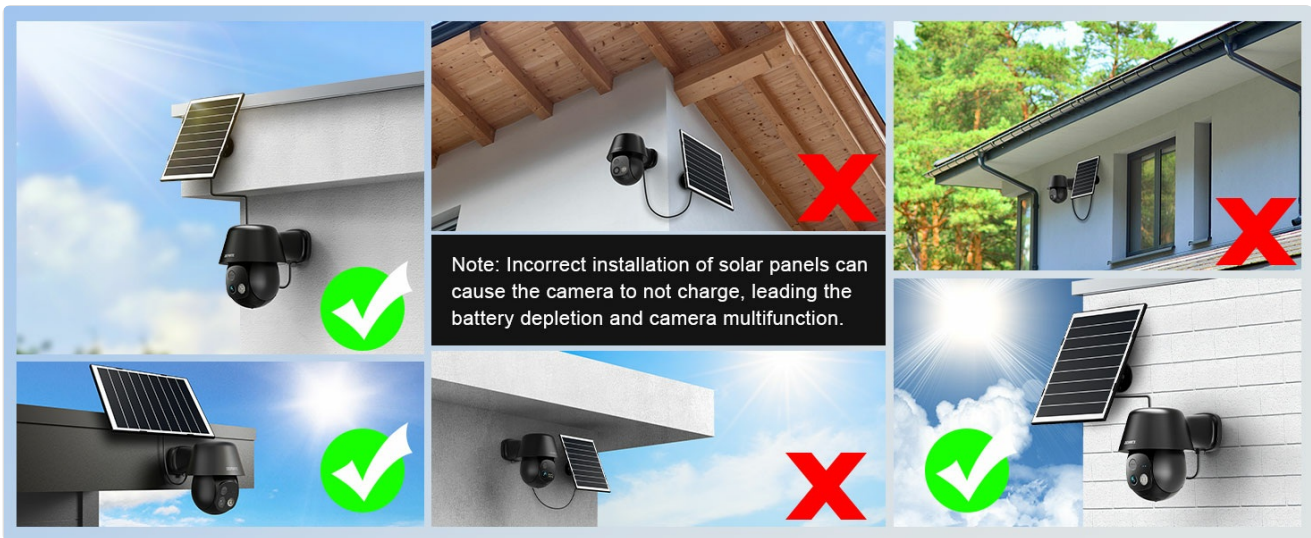

Proper solar panel placement ensures continuous power for the camera.

Operating Instructions

- **24/7 Recording:** The camera supports continuous recording when an SD card is inserted, ensuring constant surveillance.
- **2K Ultra HD & Color Night Vision:** Enjoy crystal-clear 2K resolution video. At night, the camera provides full-color night vision for enhanced visibility.
- **360° Pan & Tilt:** Control the camera's viewing angle remotely via the app, offering 360° horizontal and 120° vertical coverage to eliminate blind spots.
- **AI Motion Detection & Two-Way Audio:** Advanced PIR motion detection accurately identifies people and animals, sending instant push notifications to your phone. Use the two-way audio feature to communicate or deter intruders.
- **4G Data Plan:** The built-in SIM card connects to the strongest available 4G network (Verizon, AT&T, T-Mobile). A subscription is required for 4G data usage.
- **Secure Storage:** Footage can be stored locally on an SD card (up to 256GB, not included) or via optional cloud storage services.
- **Family Sharing:** Share access to your camera with family members for remote monitoring from anywhere.