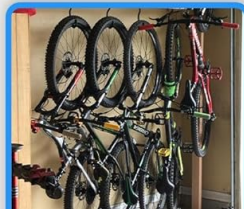

Item Weight

77.2 pounds

MULTI-FUNCTIONAL RESIN STORAGE

**PET
HOUSE**

**BICYCLE
SHED**

**STORAGE
SHED**

**GARBAGE
ROOM**

Image: The Greesum storage shed with its doors open, showcasing its spacious interior and potential for organized storage of garden tools and equipment. A person is shown using a wheelbarrow near the shed.