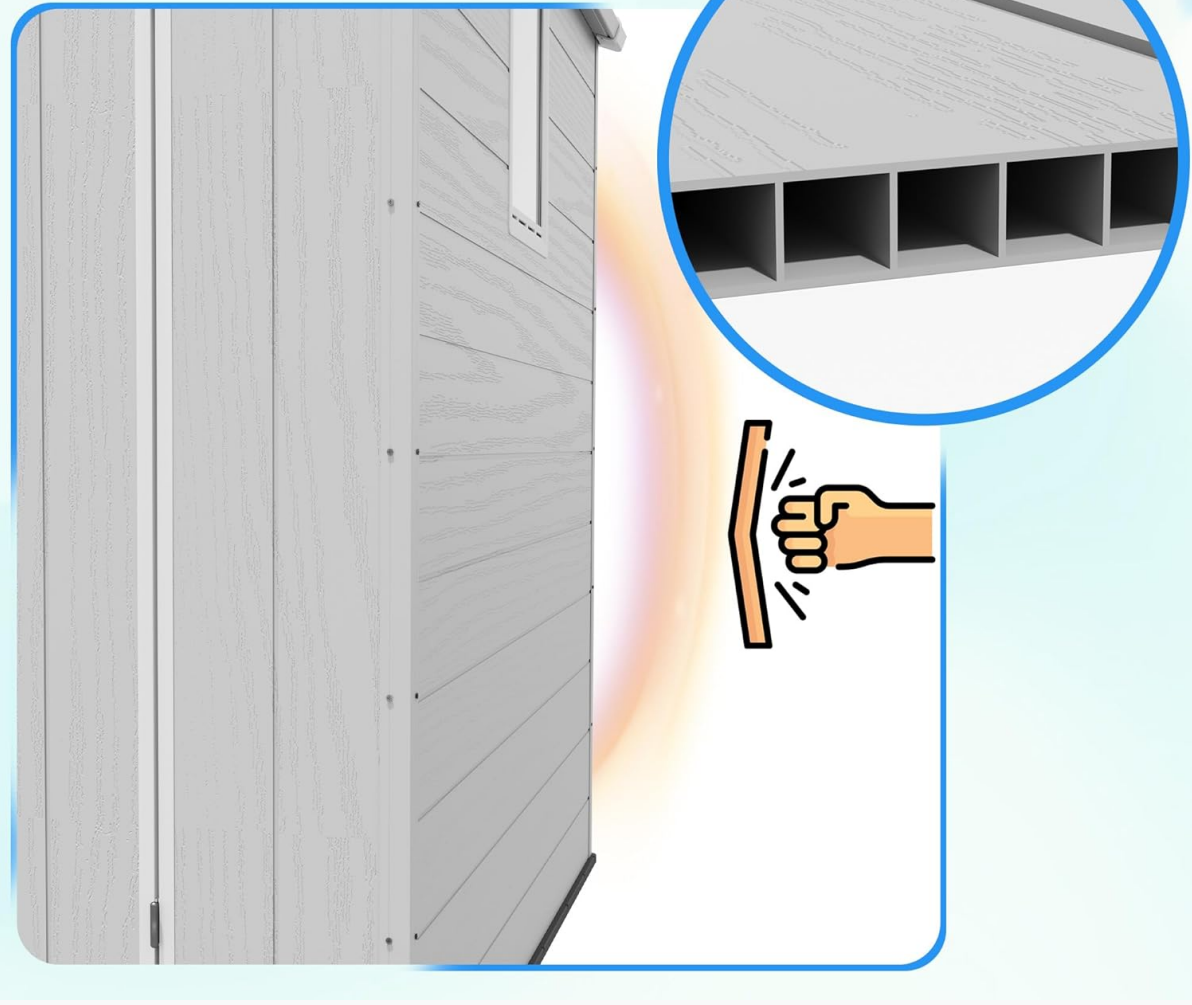

Image: Side view of the Greesum storage shed, highlighting the textured light gray panels and the integrated window.

Image: Back view of the Greesum storage shed, illustrating the solid panel construction and the sloped roof for water drainage.

DOUBLE-LAYER RESIN MATERIAL

Not easily damaged and provides good support for the product

Image: The Greesum storage shed situated in a garden, demonstrating its appearance in an outdoor environment with its doors closed.

OPERATING AND USAGE

The Greesum 6x6FT Plastic Outdoor Storage Shed is designed to provide secure and organized storage for various outdoor items.

Key Features for Operation:

- **Lockable Double Door:** The shed features double doors with a lockable mechanism for enhanced security. *Note: A padlock is not included and must be purchased separately.*
- **Integrated Window:** A bright window allows natural light into the shed, improving visibility without the need for artificial lighting during the day.
- **Ventilation:** Built-in vents ensure proper airflow, reducing condensation and maintaining a suitable environment for stored items.
- **Spacious Capacity:** With dimensions of 72.6"D x 72.6"W x 83"H, the shed offers ample space for storing lawnmowers, bicycles, garden tools, patio furniture, and other outdoor equipment.