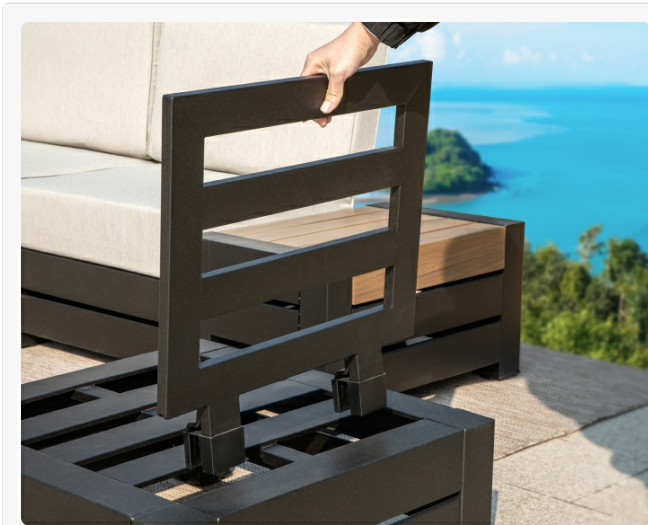

Detachable Backrest

The Installation is Simple; The Plastic Clips At The Plug-in Points Not Only Protect The Crossbar But Also Stabilize The Backrest.

Figure 3.4: Patented backrest structure with plug-in points for stability and protection.

Assembly Video: