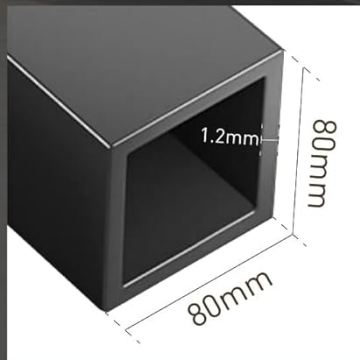

Armrest-free and Ergonomically Dsigned

Figure 5.1: Cushions are 5.9 inches thick with 28-density high-rebound elastic foam for comfort and shape retention.

High-quality Steel Frame

Durable and Strong Carrying Capacity