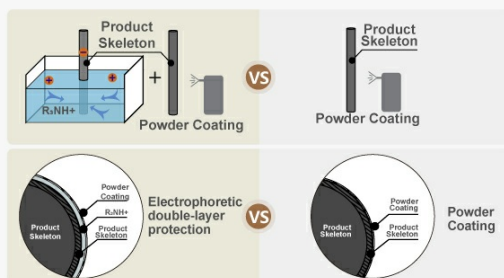

Dual Rust-Proof Frame

Powder Coating And Exclusive E-Coating

Figure 3.2: Modular design allows for flexible arrangement of seating and tables to suit different spaces and needs.