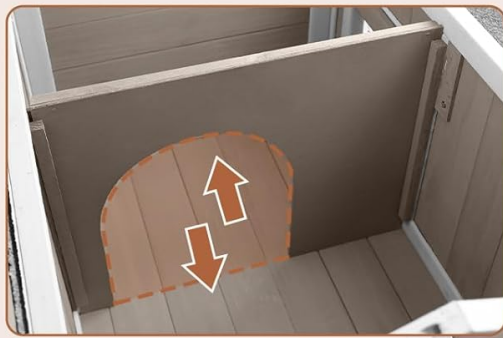

Image: Magazoopet Small Cat House Weatherproof in an outdoor setting.

Key Features:

- **Two-Entrances Design:** Features a front door and an openable roof for easy access. Includes PVC curtain doors for ventilation.
- **Internal Pull-out Divider:** Allows for creation of a larger space or a separate compartment with an easy-entry hole.
- **Comfortable Space:** Provides an activity area for cats to roam, play, and rest, equipped with a clear window.
- **Weatherproof Construction:** Crafted from durable wood with a sloped roof to prevent water pooling and elevated feet to keep the house off wet ground.
- **Easy Assembly:** Designed for straightforward setup with numbered parts and clear instructions.

Setup and Assembly

The Magazoopet Small Cat House is designed for easy assembly. Follow the step-by-step instructions provided in the packaging. All necessary parts are numbered for convenience.

Provide A Comfortable Space for Your Cats

Suitable for cats, rabbits and other small animals

Image: Dimensions of the cat house, useful for planning placement.

Internal Structure

Easy-entry Hole

Removable Design

Image: Internal structure showing the removable divider and entry hole.

- **Access Points:** Cats can enter and exit through the front opening, which features PVC curtain doors.
- **Openable Roof:** The roof can be opened to provide easy access for cleaning, feeding, or interacting with your cat.
- **Internal Divider:** The internal divider can be used to create two separate spaces or removed for a larger single area. Cats can pass through the hole in the divider.
- **Observation Window:** A clear window allows your cat to observe its surroundings from inside the house.