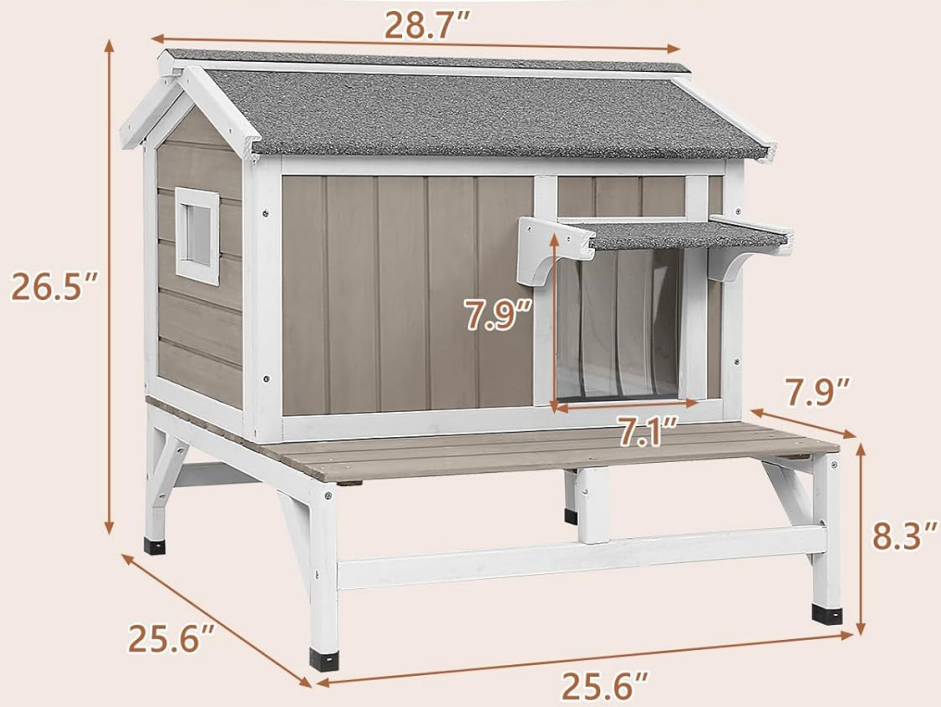

Image: Magazoopet Small Cat House Weatherproof in an outdoor setting.

Key Features:

- **Two-Entrances Design:** Features a front door and an openable roof for easy access. Includes PVC curtain doors for ventilation.
- **Internal Pull-out Divider:** Allows for creation of a larger space or a separate compartment with an easy-entry hole.
- **Comfortable Space:** Provides an activity area for cats to roam, play, and rest, equipped with a clear window.
- **Weatherproof Construction:** Crafted from durable wood with a sloped roof to prevent water pooling and elevated feet to keep the house off wet ground.
- **Easy Assembly:** Designed for straightforward setup with numbered parts and clear instructions.

Setup and Assembly

The Magazoopet Small Cat House is designed for easy assembly. Follow the step-by-step instructions provided in the packaging. All necessary parts are numbered for convenience.

Provide A Comfortable Space for Your Cats

Suitable for cats, rabbits and other small animals

Image: Dimensions of the cat house, useful for planning placement.

Internal Structure

Easy-entry Hole

Removable Design

Image: Internal structure showing the removable divider and entry hole.

- **Access Points:** Cats can enter and exit through the front opening, which features PVC curtain doors.
- **Openable Roof:** The roof can be opened to provide easy access for cleaning, feeding, or interacting with your cat.
- **Internal Divider:** The internal divider can be used to create two separate spaces or removed for a larger single area. Cats can pass through the hole in the divider.
- **Observation Window:** A clear window allows your cat to observe its surroundings from inside the house.