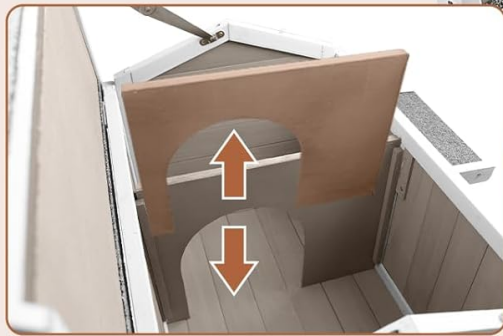

Image: Magazoopet Small Cat House Weatherproof in an outdoor setting.

Key Features:

- **Two-Entrances Design:** Features a front door and an openable roof for easy access. Includes PVC curtain doors for ventilation.
- **Internal Pull-out Divider:** Allows for creation of a larger space or a separate compartment with an easy-entry hole.
- **Comfortable Space:** Provides an activity area for cats to roam, play, and rest, equipped with a clear window.
- **Weatherproof Construction:** Crafted from durable wood with a sloped roof to prevent water pooling and elevated feet to keep the house off wet ground.
- **Easy Assembly:** Designed for straightforward setup with numbered parts and clear instructions.

Setup and Assembly

The Magazoopet Small Cat House is designed for easy assembly. Follow the step-by-step instructions provided in the packaging. All necessary parts are numbered for convenience.

Provide A Comfortable Space for Your Cats

Suitable for cats, rabbits and other small animals

Image: Dimensions of the cat house, useful for planning placement.

Internal Structure

Easy-entry Hole

Removable Design

Image: Internal structure showing the removable divider and entry hole.

- **Access Points:** Cats can enter and exit through the front opening, which features PVC curtain doors.
- **Openable Roof:** The roof can be opened to provide easy access for cleaning, feeding, or interacting with your cat.
- **Internal Divider:** The internal divider can be used to create two separate spaces or removed for a larger single area. Cats can pass through the hole in the divider.
- **Observation Window:** A clear window allows your cat to observe its surroundings from inside the house.