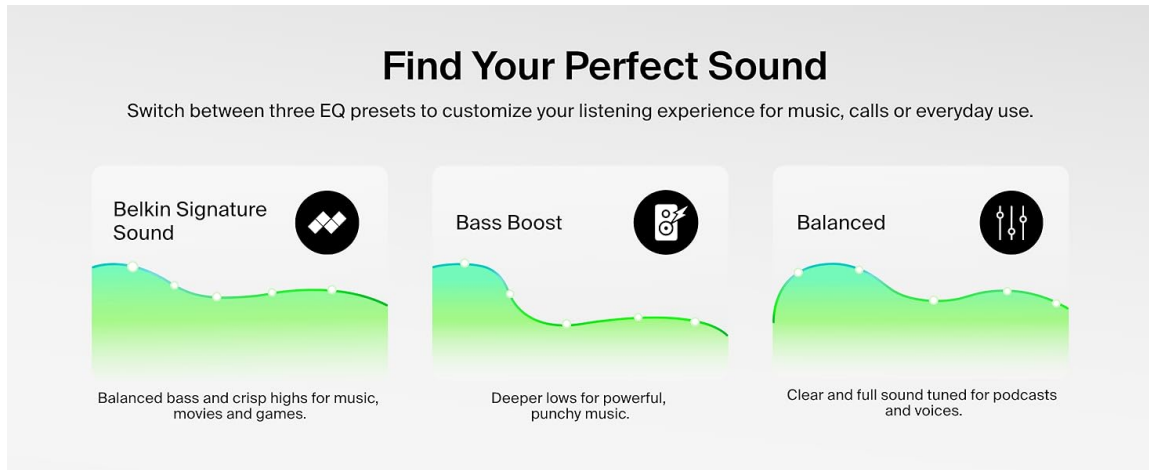

Noise Control Modes

The earbuds offer three listening modes: Active Noise Cancellation (ANC), Hear-Thru, and Standard. You can switch between these modes by pressing and holding the left earbud for 2 seconds.

- **ANC (Active Noise Cancellation):** Filters out unwanted background noise for immersive sound.
- **Hear-Thru Mode:** Allows ambient noise to pass through, keeping you aware of your surroundings.

- **Standard Listening Mode:** Delivers exceptional audio without active noise cancellation or ambient sound pass-through.

Image: Instructions for switching between noise control modes.

EQ Presets

Customize your listening experience with three Equalizer (EQ) presets: Belkin Signature Sound, Bass Boost, and Balanced. To cycle through these presets, press and hold both the left and right earbuds simultaneously for 1 second.