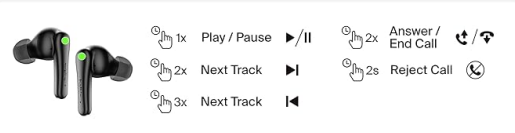

How to Control

Smart Touch Controls