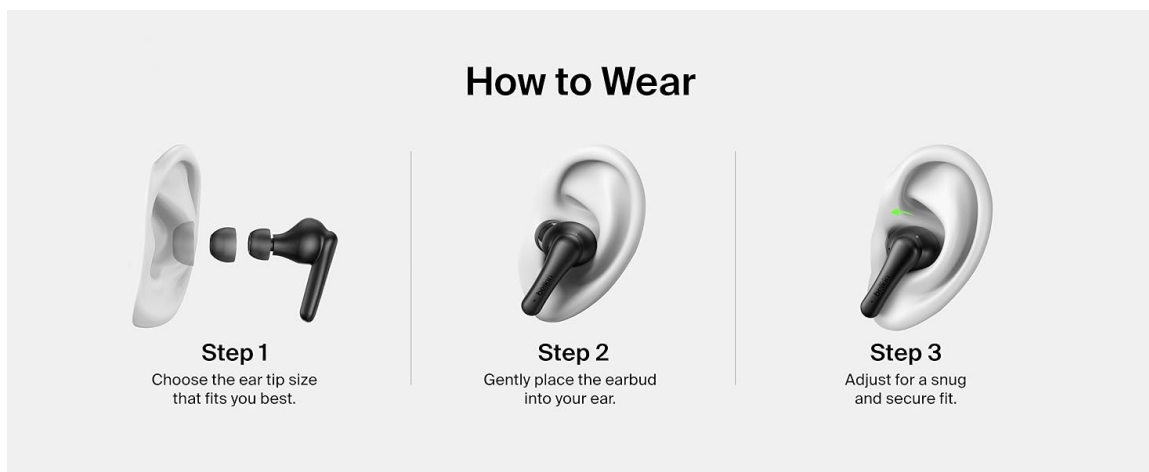

- **Belkin Signature Sound:** Tuned for balanced bass and crisp highs.
- **Bass Boost:** Provides deeper lows for powerful music.
- **Balanced:** Offers clear and full sound, optimized for podcasts and voices.