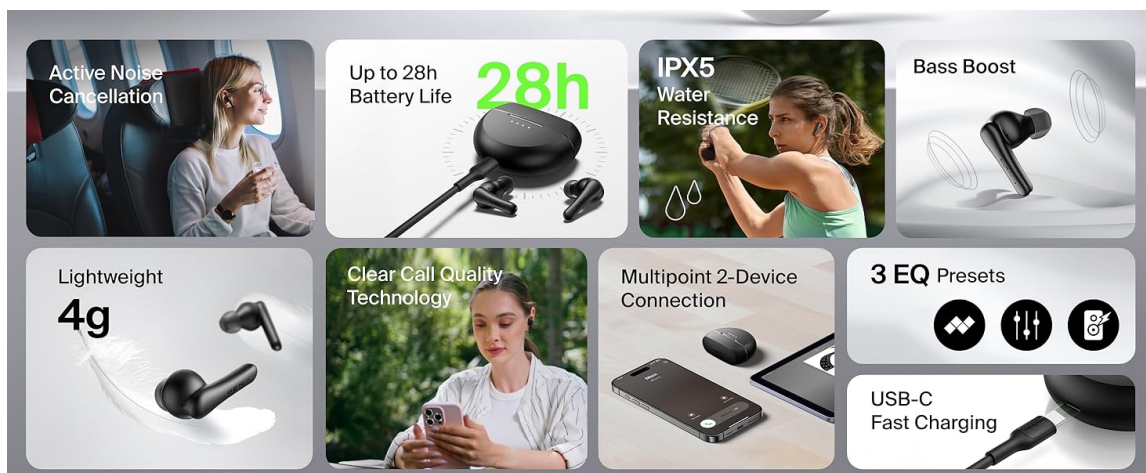

2. Ear Tip Selection and Fit

For optimal sound quality and comfort, choose the ear tip size that best fits your ears. The package includes small (S), medium (M), and large (L) ear tips. Gently insert the earbud into your ear and adjust for a snug and secure fit.