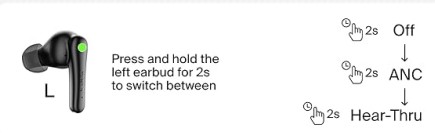

Image: Belkin SoundForm Rhythm ANC True Wireless Earbuds and their charging case.

WHAT'S IN THE BOX

- 1 x SoundForm Rhythm ANC Earbuds
- 1 x Charging Case
- 3 pairs of silicone ear tips (S, M, L)
- 1 x USB-C to USB-A charging cable
- Quick Start Guide

How to Control

Smart Touch Controls

Noise Control Modes

EQ Sound Presets

Pairing & Multipoint

Image: All items included in the Belkin SoundForm Rhythm ANC Earbuds package.

SETUP GUIDE

1. Initial Charging