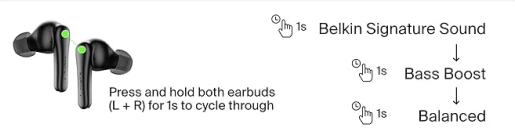

Image: Belkin SoundForm Rhythm ANC True Wireless Earbuds and their charging case.

WHAT'S IN THE BOX

- 1 x SoundForm Rhythm ANC Earbuds
- 1 x Charging Case
- 3 pairs of silicone ear tips (S, M, L)
- 1 x USB-C to USB-A charging cable
- Quick Start Guide

How to Control

Smart Touch Controls

Noise Control Modes

EQ Sound Presets

Pairing & Multipoint

Image: All items included in the Belkin SoundForm Rhythm ANC Earbuds package.

SETUP GUIDE

1. Initial Charging

2. Ear Tip Selection and Fit

For optimal sound quality and comfort, choose the ear tip size that best fits your ears. The package includes small (S), medium (M), and large (L) ear tips. Gently insert the earbud into your ear and adjust for a snug and secure fit.